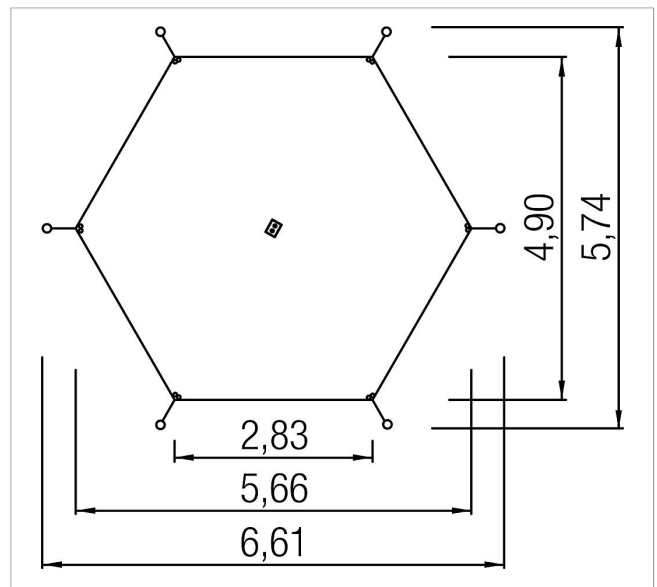

5 59 133 021

Awning height-adjustable hexagon

made in germany

Scope of delivery

- 7x post: galvanised steel
- 7x cover: plastic
- 7x ground sleeve: galvanised steel
- 6x comfort handle: powder-coated steel
- 2x center tensioning: steel
- 1x awning: HDPE knitted fabric UPF 10-20