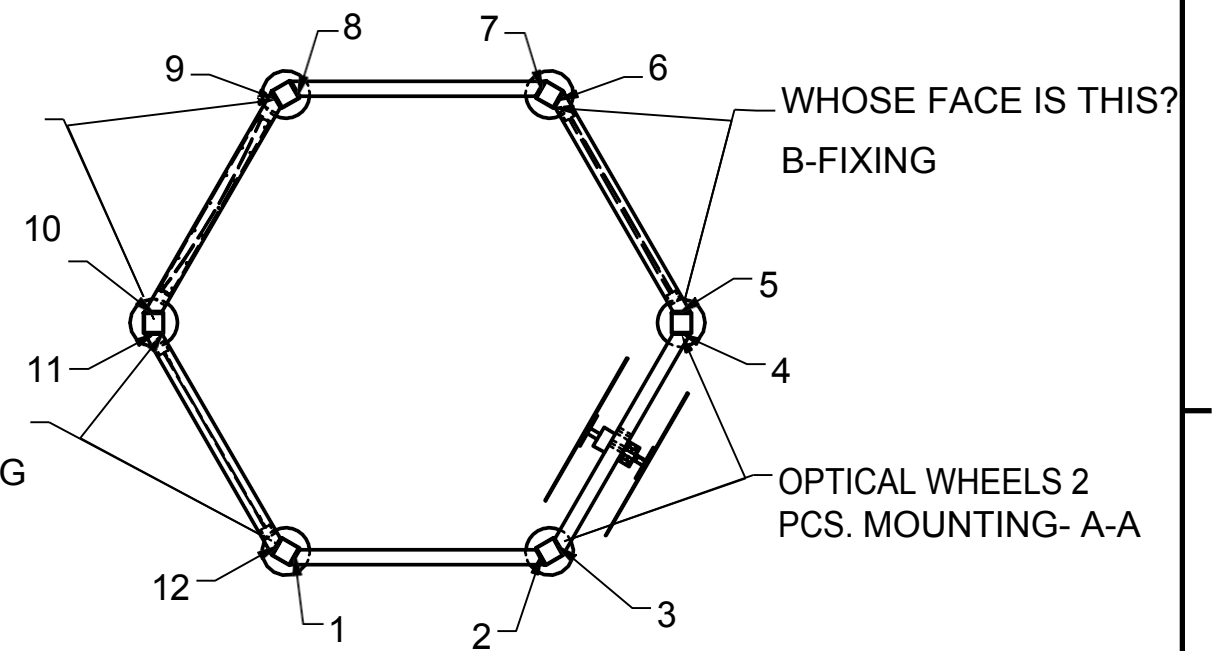

# I0006 - SCIENTIFIC HEX

MIRROR CURVES  
C-C MOUNTING

OPT ILLUSION BOARD.  
D-D FIXING

Designed	by	Tested by	Approved by	Date	Date	
www.naukoweplacezabaw.pl			NH.montag		Edition	Sheet
			e 2		1	2 / 2