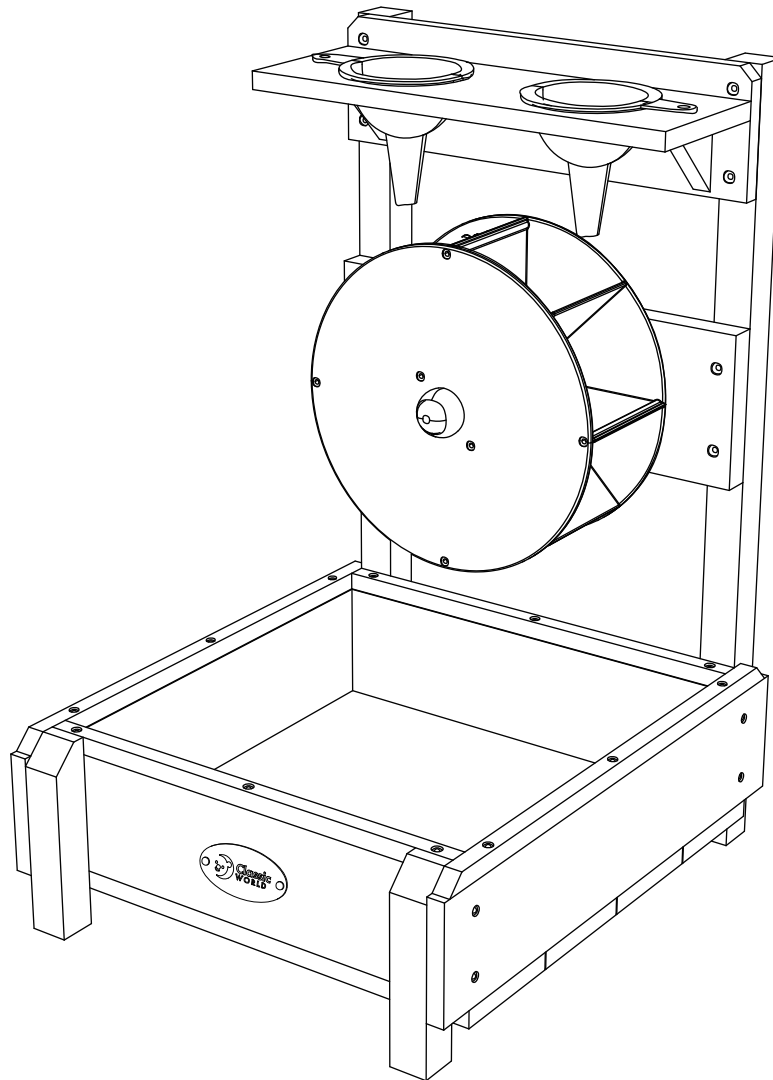

Assembly Instruction

7 pcs

WARNING:

- Assembly by an adult.
本产品需成人组装。
- Small parts not for child or any individuals who have a tendency to place inedible objects in their mouths.
本产品组装前含有小物件，请在组装前不要让小朋友接近，防止小物件被小朋友误食，组装完成后才能提供给小朋友使用。
- This products contain sharp points and should be assembled by adult only.
本产品配件中可能存在尖点，请在组装时不要让小朋友接触。
- Please follow the installation direction to assembling.
请严格按照此说明书安装步骤组装。

<p>① x 2</p> 	<p>② x 1</p> 	<p>③ x 1</p> 
<p>④ x 4</p>  <p>M6x40</p>	<p>⑤ x 2</p> 	<p>⑥ x 1</p> 