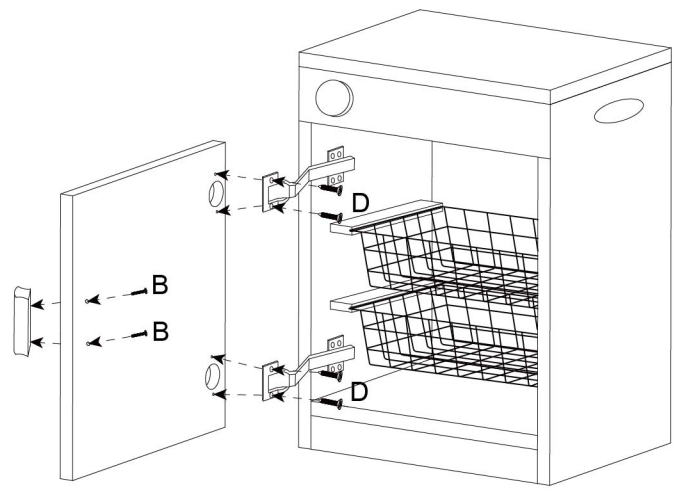

Assembly Instruction

Item No.50761 White Kitchen-Dish Washer (Version-1)

Thank you for purchasing VIGA product. Please follow the instructions step by step in order to build the unit correctly.
Attention: Screws should be located and not tightened completely until the unit is constructed into a dish washer.

STEP 1

STEP 2

STEP 3

STEP 4

WARNING:

This toy is required to be assembled by adults only.
It may contain potential choking hazards, small parts or sharp points before assembly.
Incorrect assembly may cause injury to children.
Screws may rust over time, please inspect all the screws periodically.