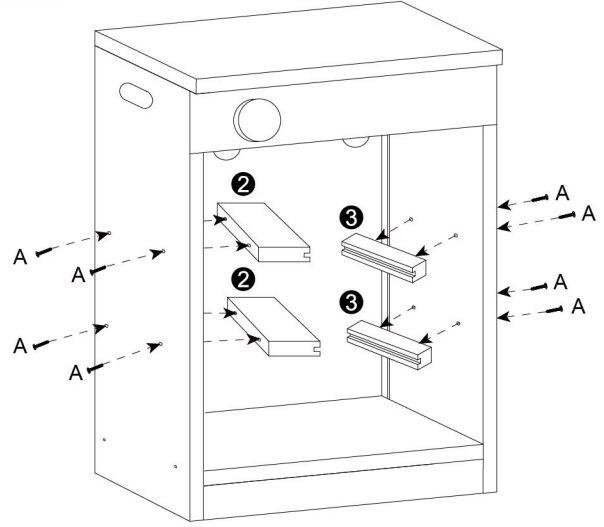

Assembly Instruction

Item No.50761 White Kitchen-Dish Washer (Version-1)

Thank you for purchasing VIGA product. Please follow the instructions step by step in order to build the unit correctly.
Attention: Screws should be located and not tightened completely until the unit is constructed into a dish washer.

STEP 1

STEP 2

STEP 3

STEP 4

WARNING:

This toy is required to be assembled by adults only.
It may contain potential choking hazards, small parts or sharp points before assembly.
Incorrect assembly may cause injury to children.
Screws may rust over time, please inspect all the screws periodically.