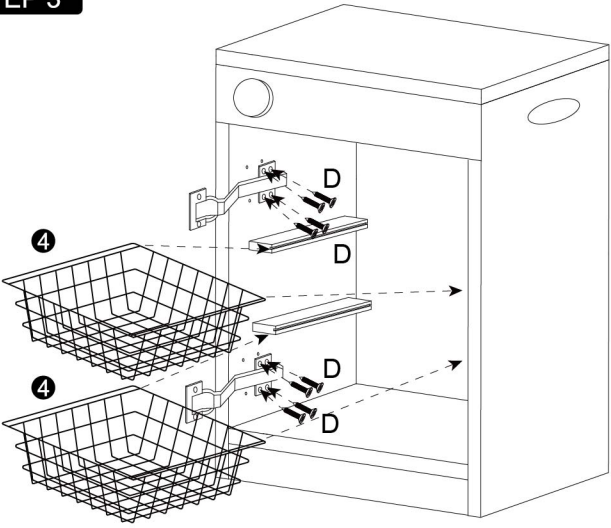

Assembly Instruction

Item No.50761 White Kitchen-Dish Washer (Version-1)

Thank you for purchasing VIGA product. Please follow the instructions step by step in order to build the unit correctly.
Attention: Screws should be located and not tightened completely until the unit is constructed into a dish washer.

STEP 1

STEP 2

STEP 3

STEP 4

WARNING:

This toy is required to be assembled by adults only.
It may contain potential choking hazards, small parts or sharp points before assembly.
Incorrect assembly may cause injury to children.
Screws may rust over time, please inspect all the screws periodically.