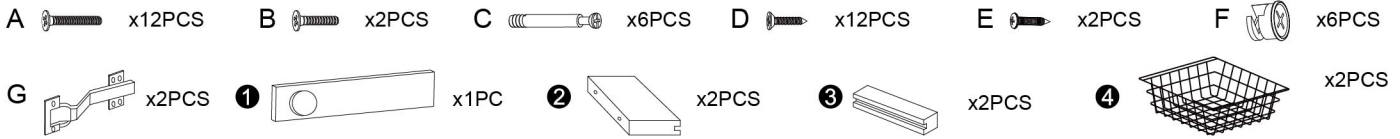

Assembly Instruction

Item No.50761 White Kitchen-Dish Washer (Version-1)

Thank you for purchasing VIGA product. Please follow the instructions step by step in order to build the unit correctly.
Attention: Screws should be located and not tightened completely until the unit is constructed into a dish washer.

STEP 1

STEP 2

STEP 3

STEP 4

WARNING:

This toy is required to be assembled by adults only.
It may contain potential choking hazards, small parts or sharp points before assembly.
Incorrect assembly may cause injury to children.
Screws may rust over time, please inspect all the screws periodically.