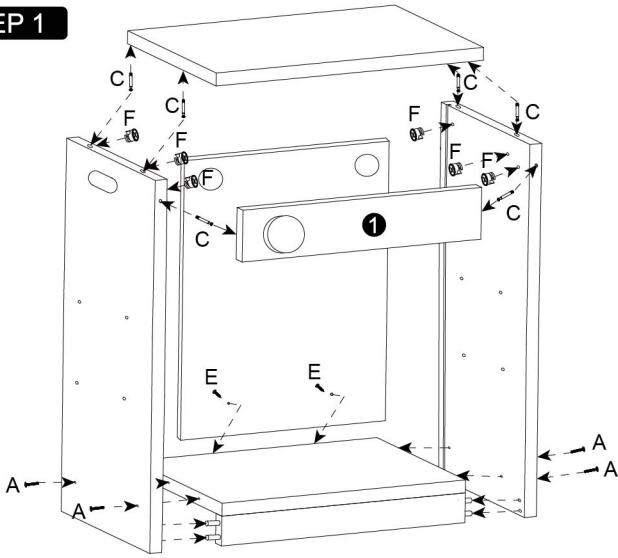

Assembly Instruction

Item No.50761 White Kitchen-Dish Washer (Version-1)

Thank you for purchasing VIGA product. Please follow the instructions step by step in order to build the unit correctly.
Attention: Screws should be located and not tightened completely until the unit is constructed into a dish washer.

STEP 1

STEP 2

STEP 3

STEP 4

WARNING:

This toy is required to be assembled by adults only.
It may contain potential choking hazards, small parts or sharp points before assembly.
Incorrect assembly may cause injury to children.
Screws may rust over time, please inspect all the screws periodically.