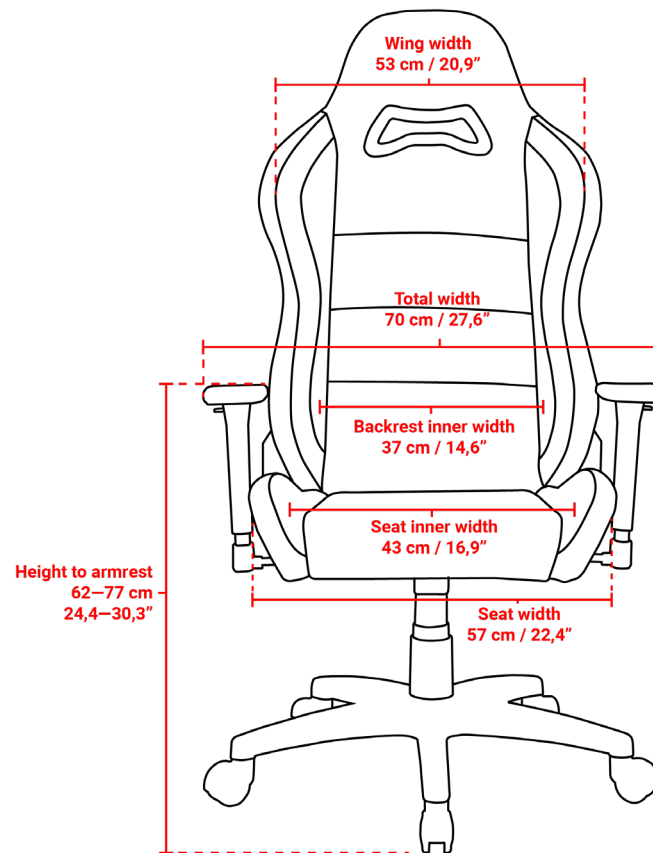

Purple

Logistic & Specs

Netto Weight

22.2kg / 49 lbs

Gross Weight

26.5kg / 58.4 lbs

Box Dimension

86 x 69 x 35 cm
33.9 x 27 x 13.8 inches

Frame material.....Metal
Wheel base.....Nylon
Upholstery.....Soft Fabric™

Density seat.....60 kg/m³
Density backrest.....60 kg/m³

Armrest.....3D
Tilt angle.....12°
Tilt lock.....Yes
Tilt angle lock.....No
Backrest max angle.....165°
Gas lift.....Class 4

Lumbar cushion.....Yes
Headrest.....Yes

Weight capacity.....120kg / 265 lbs.

Box Dimension