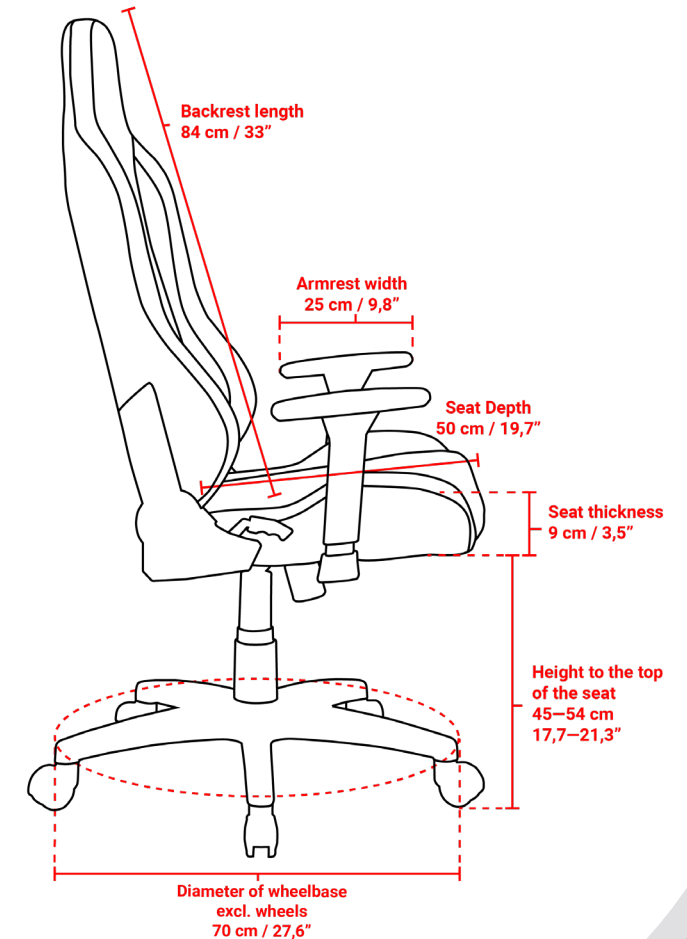

TORRETTA SOFT FABRIC™

The Torretta Soft Fabric™ has an ergonomic design that makes using this chair easier on your back and posture for longer periods of use.

It is equipped with 2 adjustable support pillows — a lumbar pillow for your back and a headrest pillow to support your neck and head.

Frame material.....Metal
Wheel base.....Nylon
Upholstery.....Soft Fabric™

Density seat.....60 kg/m³
Density backrest.....60 kg/m³

Armrest.....3D
Tilt angle.....12°
Tilt lock.....Yes
Tilt angle lock.....No
Backrest max angle.....165°
Gas lift.....Class 4

Lumbar cushion.....Yes
Headrest.....Yes

Weight capacity.....120kg / 265 lbs.

Box Dimension