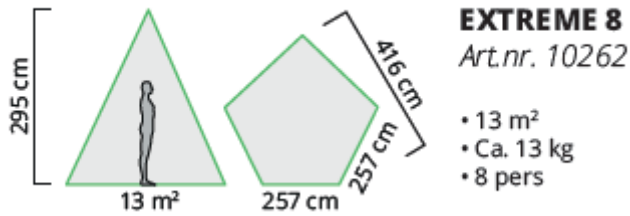

FRISPORT EXTREME 8

210T Rip-Stop Polyester

50 mm. aluminium center rod. 295 cm.

FRISPORT EXTREME 15

420D Rip-Stop Polyoxford

50 mm. aluminium center rod. 350 cm.

BOTTENDUK 8 /10/15

- Extreme 8 10015
- Extreme 10 10016
- Extreme 15 10017

210T Polyester