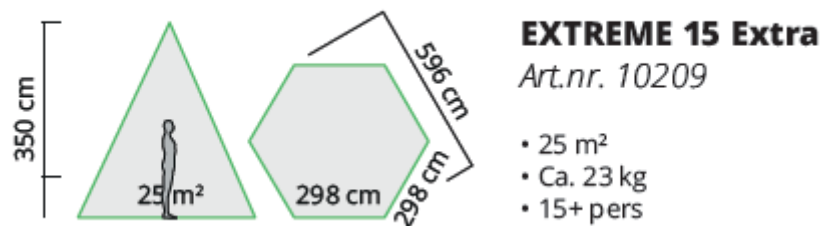

FRISPORT EXTREME 8

210T Rip-Stop Polyester

50 mm. aluminium center rod. 295 cm.

FRISPORT EXTREME 15

420D Rip-Stop Polyoxford

50 mm. aluminium center rod. 350 cm.

BOTTENDUK 8 /10/15

- Extreme 8 10015
- Extreme 10 10016
- Extreme 15 10017

210T Polyester