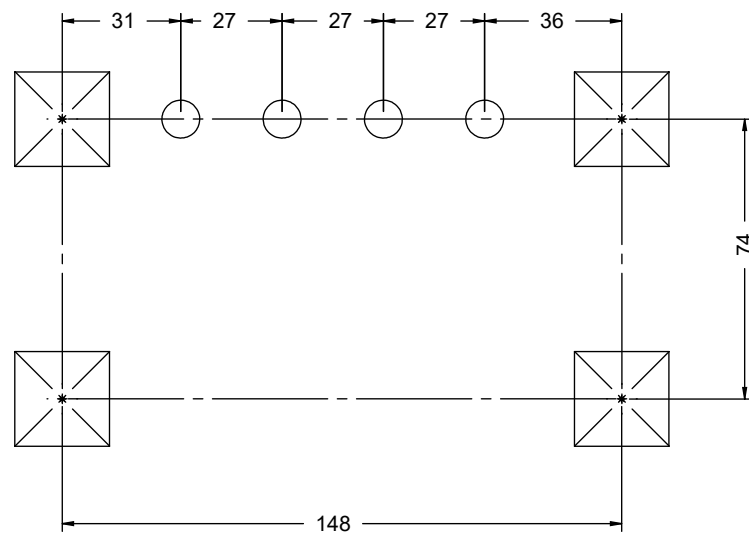

vinci  
play

24x M10x120 (K2)  
24x M10x120 (K3)

**NOT INCLUDED**

[cm]

vinci  
play

14718990  
x2

14721990  
x2

145136  
x1

[cm]

vinci  
play

8x50 sxi

142138

WD14-4

WD14-4

WD52

8x50 sxi