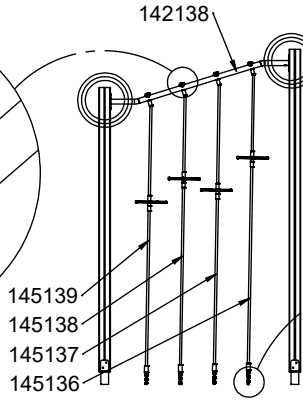

vinci  
play

24x M10x120 (K2)  
24x M10x120 (K3)

**NOT INCLUDED**

[cm]

vinci  
play

14718990  
x2

14721990  
x2

145136  
x1

[cm]

vinci  
play

8x50 sxi

142138

WD14-4

WD14-4

WD52

8x50 sxi

[cm]

vinci  
play

WD1

V001

[cm]

vinci play