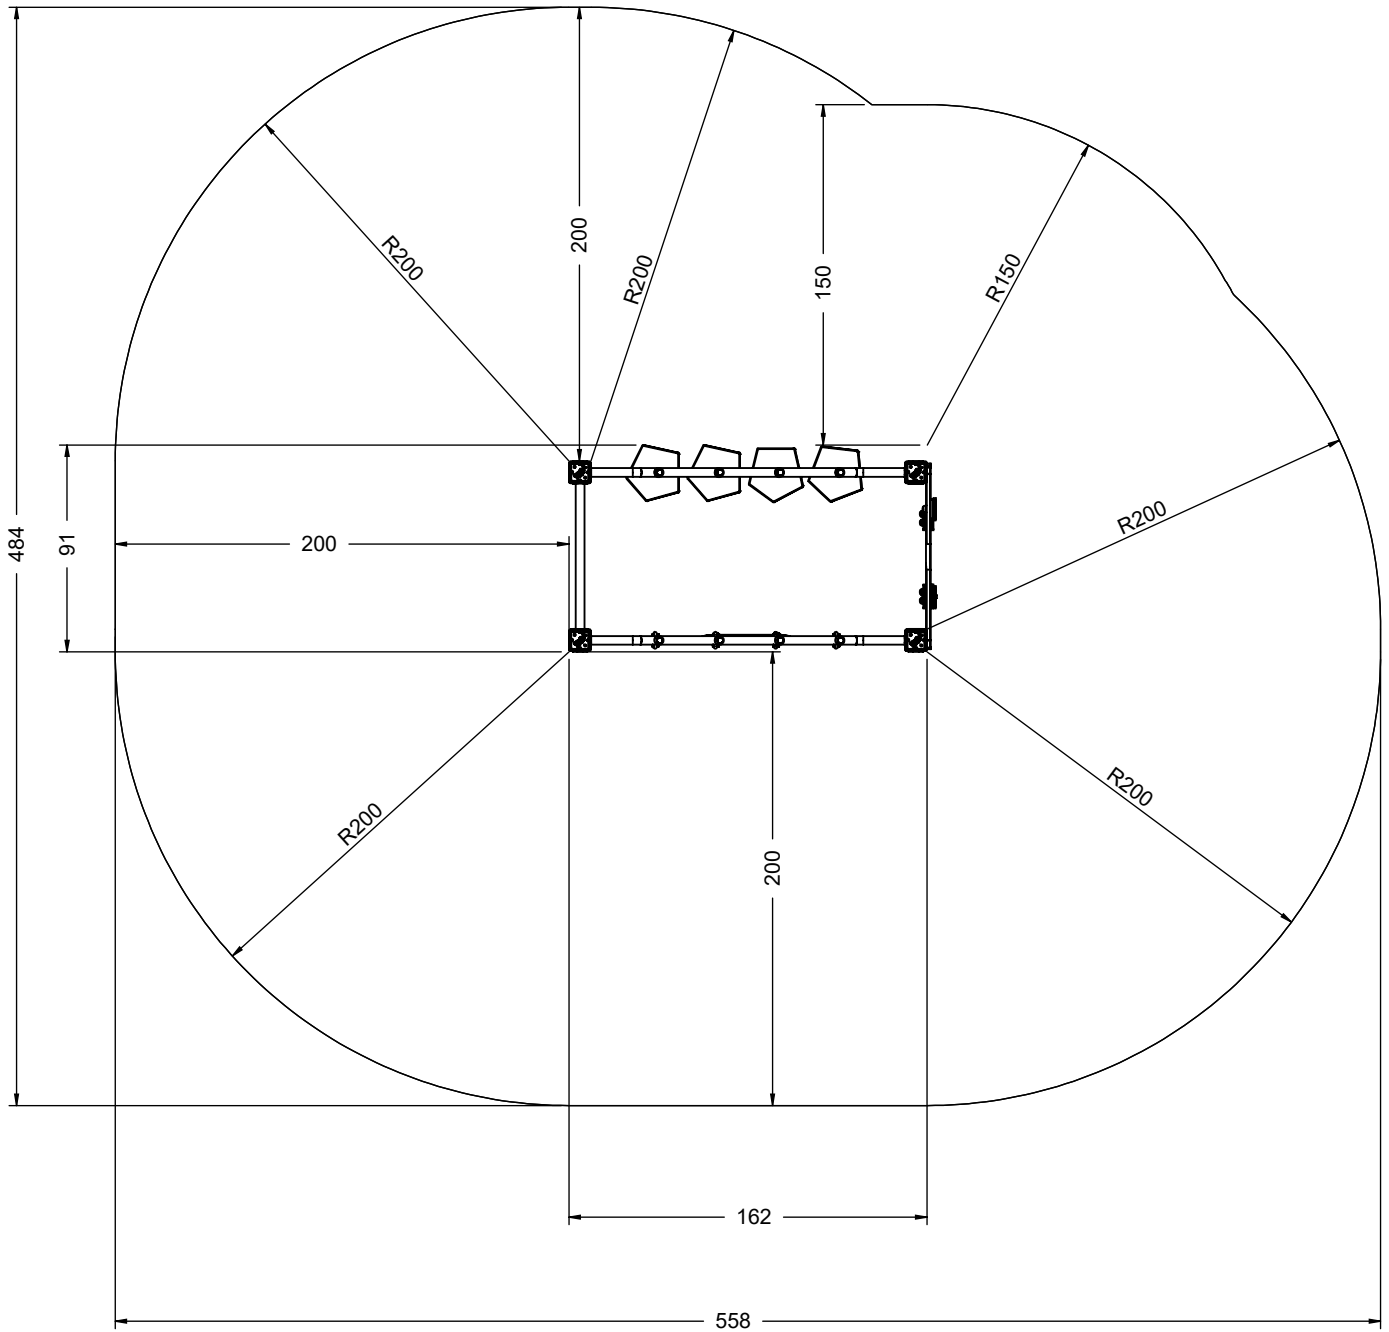

# WD1417

v012  
21.01.2021  
D. P.  
[cm]

vinci  
play

[cm]

vinci  
play

[cm]

vinci  
play

[cm]

vinci  
play

24x M10x120 (K2)  
24x M10x120 (K3)

**NOT INCLUDED**

[cm]

vinci  
play

14718990  
x2

14721990  
x2

145136  
x1

[cm]

vinci  
play

8x50 sxi

142138

WD14-4

WD14-4

WD52

8x50 sxi