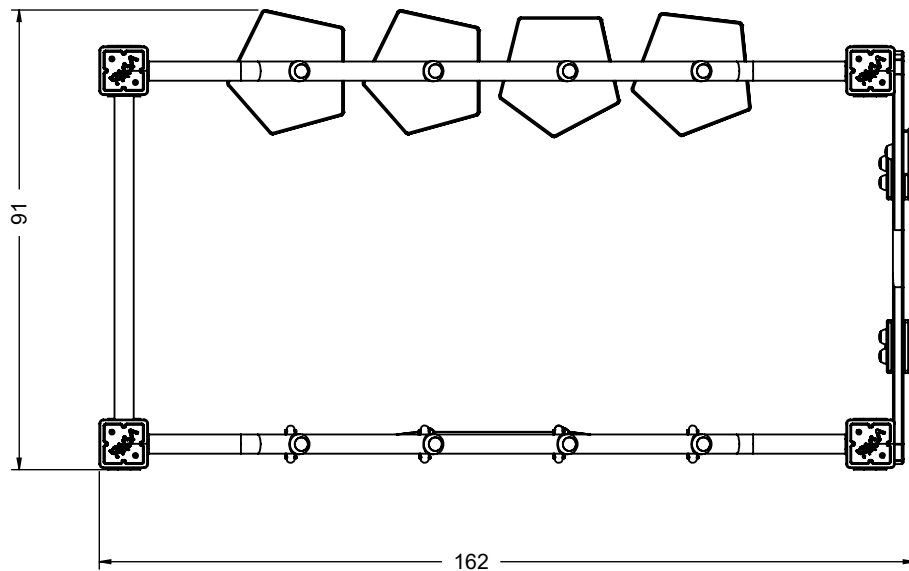

[cm]

vinci
play