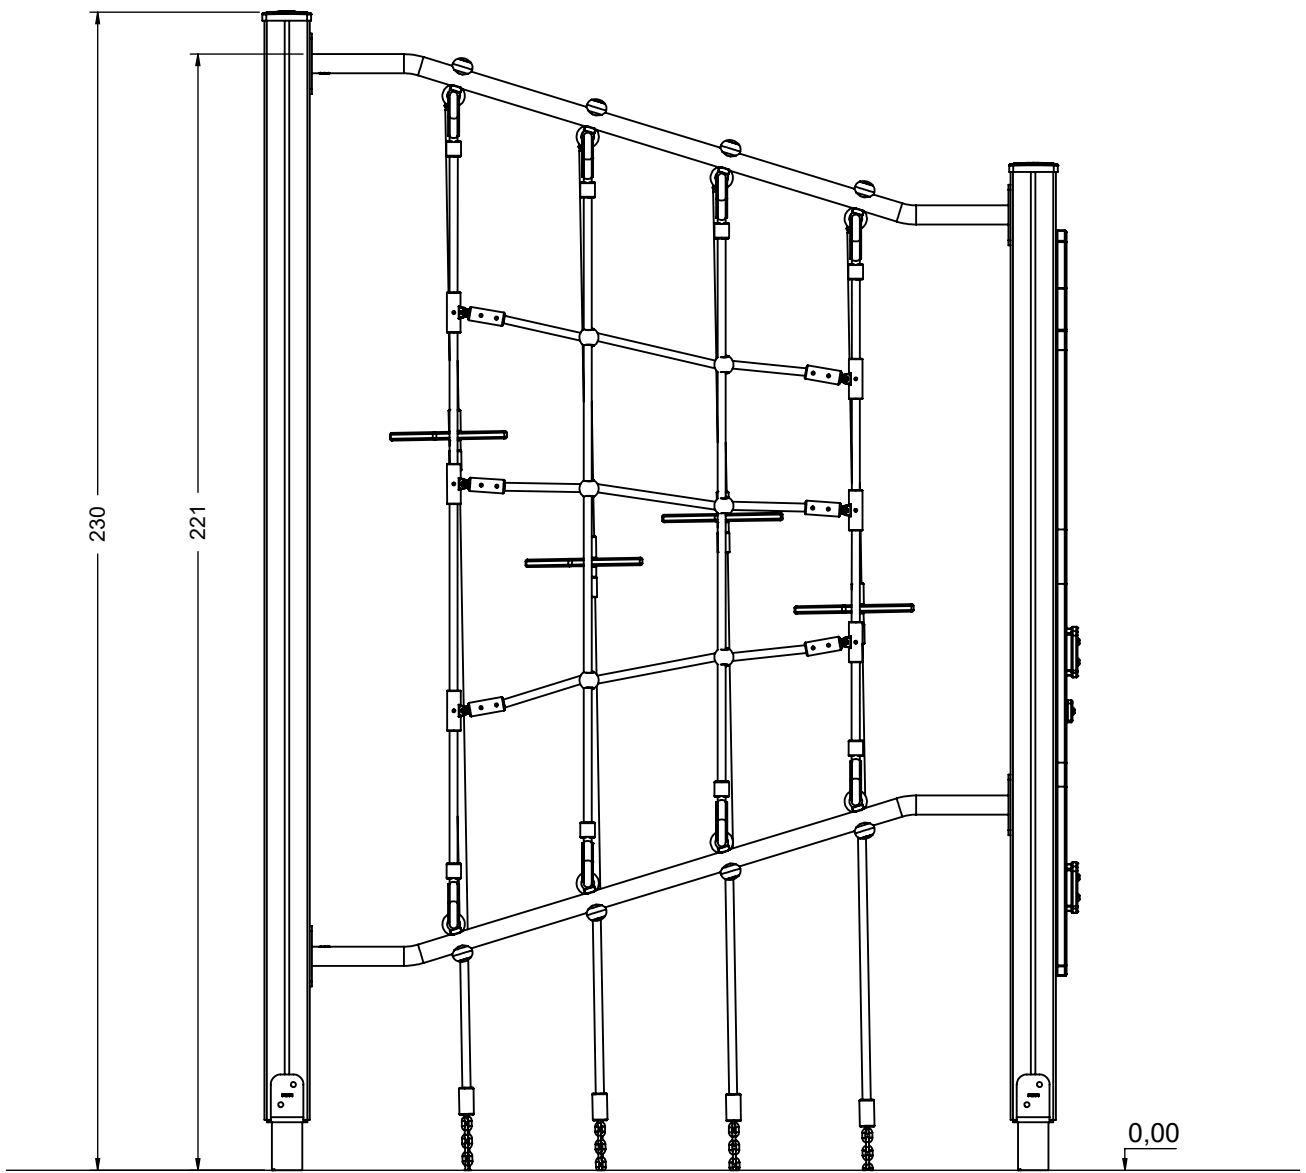

[cm]

vinci
play