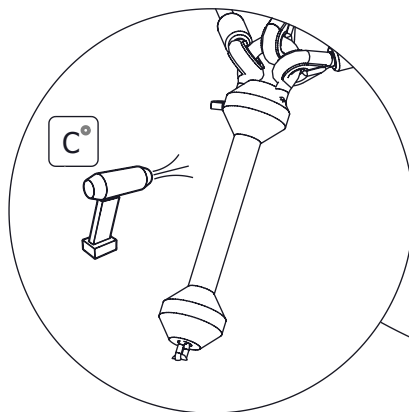

2.5h

vinci
play

E225

	K2, K3
M10x120 x28	
NOT INCLUDED	

[cm]

vinci
play

045116
x1

	ST / INOX
1x	E185
1x	E200
1x	GL
4x	E224 <small>(K25)</small>
4x	E226 <small>(K25)</small>
4x	E225 <small>(K3)</small>
1x	V002

E185

10kN

48h

E200

C°

[cm]

vinci
play

Diagram illustrating cleaning instructions: a spray bottle labeled with a percentage symbol (%), a hand, and a cloth. Arrows indicate the sequence of actions.