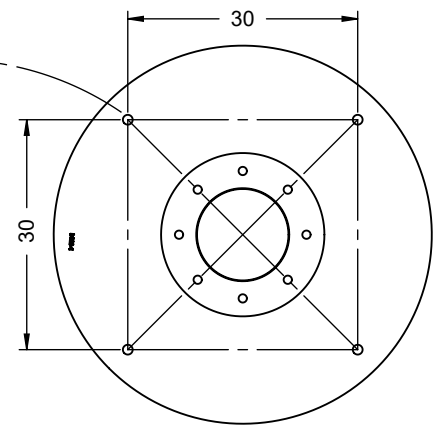

K25

K29b
x4
>0.06m³

K25

K25

E226

E224

K25

[cm]

2.5h

vinci
play

E225

	K2, K3
M10x120 x28	
NOT INCLUDED	

[cm]

vinci
play

045116
x1

	ST / INOX
1x	E185
1x	E200
1x	GL
4x	E224 <small>(K25)</small>
4x	E226 <small>(K25)</small>
4x	E225 <small>(K3)</small>
1x	V002

E185

10kN

48h

E200

C°

[cm]

vinci
play

Diagram illustrating cleaning instructions: a spray bottle labeled with a percentage symbol (%), a hand, and a cloth. Arrows indicate the sequence of actions.