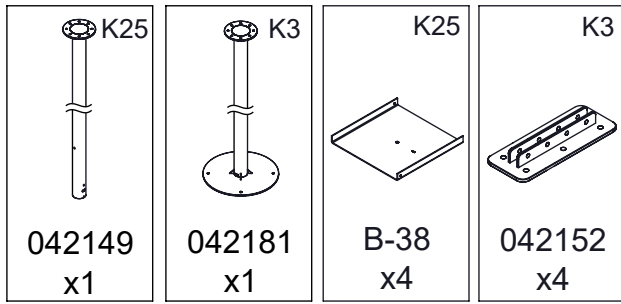

2.5h

vinci
play

E225

	K2, K3
M10x120 x28	
NOT INCLUDED	

[cm]

vinci
play

045116
x1

	ST / INOX
1x	E185
1x	E200
1x	GL
4x	E224 <small>(K25)</small>
4x	E226 <small>(K25)</small>
4x	E225 <small>(K3)</small>
1x	V002

E185

10kN

48h

E200

C°

[cm]

vinci
play

Diagram illustrating cleaning instructions: a spray bottle labeled with a percentage symbol (%), a hand, and a cloth. Arrows indicate the sequence of actions.