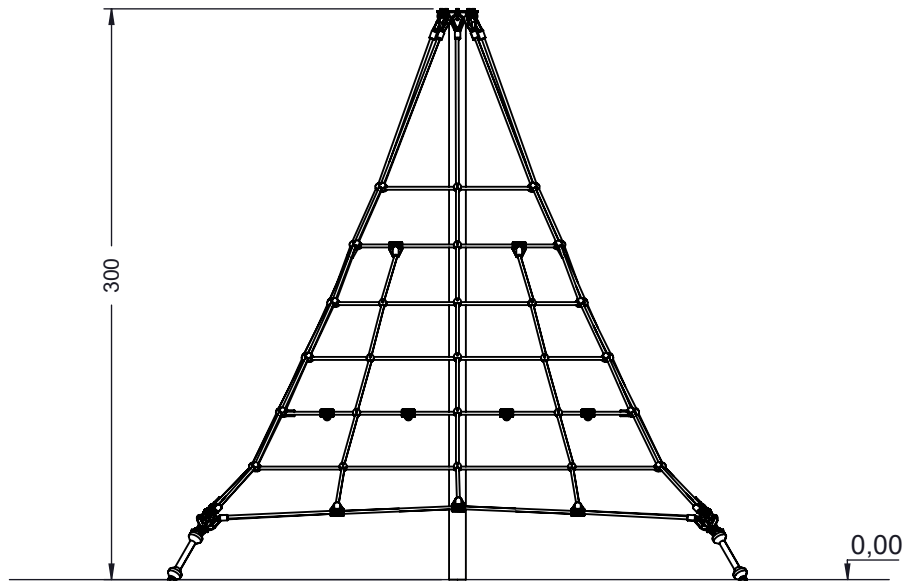

[cm]

vinci
play

[cm]

vinci
play

[cm]

vinci
play

K29a

K25
x1
>0.11m³

K25

K29b
x4
>0.06m³

K25

K25

E226

E224

K25

[cm]

2.5h

vinci
play

E225

	K2, K3
M10x120 x28	
NOT INCLUDED	

[cm]

vinci
play

045116
x1

	ST / INOX
1x	E185
1x	E200
1x	GL
4x	E224 <small>(K25)</small>
4x	E226 <small>(K25)</small>
4x	E225 <small>(K3)</small>
1x	V002

E185

10kN

48h

E200

C°

[cm]

vinci
play

Diagram illustrating cleaning instructions: a spray bottle labeled with a percentage symbol (%), a hand, and a cloth. Arrows indicate the sequence of actions.