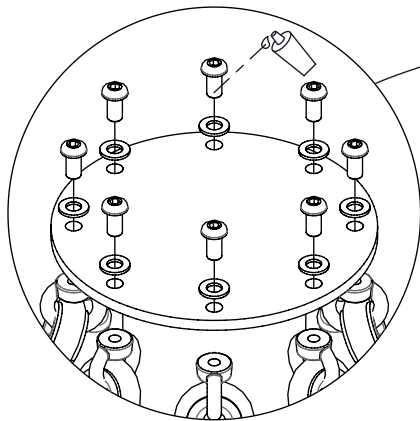

2.5h

vinci
play

E225

	K2, K3
M10x120 x28	
NOT INCLUDED	

[cm]

vinci
play

045116
x1

	ST / INOX
1x	E185
1x	E200
1x	GL
4x	E224 <small>(K25)</small>
4x	E226 <small>(K25)</small>
4x	E225 <small>(K3)</small>
1x	V002

E185

10kN

48h

E200

C°

[cm]

vinci
play

Diagram illustrating cleaning instructions: a spray bottle labeled with a percentage symbol (%), a hand, and a cloth. Arrows indicate the sequence of actions.