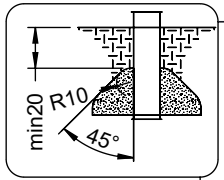

K25

K29b
x4
>0.06m³

K25

K25

E226

E224

K25

[cm]

2.5h

vinci
play

E225

	K2, K3
M10x120 x28	
NOT INCLUDED	

[cm]

vinci
play

045116
x1

	ST / INOX
1x	E185
1x	E200
1x	GL
4x	E224 <small>(K25)</small>
4x	E226 <small>(K25)</small>
4x	E225 <small>(K3)</small>
1x	V002

E185

10kN

48h

E200

C°

[cm]

vinci
play

Diagram illustrating cleaning instructions: a spray bottle labeled with a percentage symbol (%), a hand, and a cloth. Arrows indicate the sequence of actions.