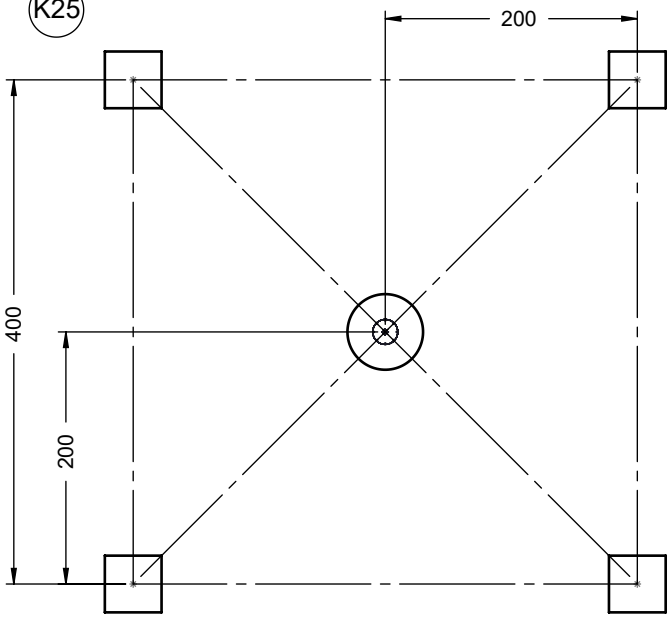

[cm]

vinci
play

[cm]

vinci
play

[cm]

vinci
play

K29a

K25
x1
>0.11m³

K25

K29b
x4
>0.06m³

K25

K25

E226

E224

K25

[cm]

2.5h

vinci
play

E225

	K2, K3
M10x120 x28	
NOT INCLUDED	

[cm]

vinci
play

045116
x1

	ST / INOX
1x	E185
1x	E200
1x	GL
4x	E224 <small>(K25)</small>
4x	E226 <small>(K25)</small>
4x	E225 <small>(K3)</small>
1x	V002

E185

10kN

48h

E200

C°

[cm]

vinci
play

Diagram illustrating cleaning instructions: a spray bottle labeled with a percentage symbol (%), a hand, and a cloth. Arrows indicate the sequence of actions.