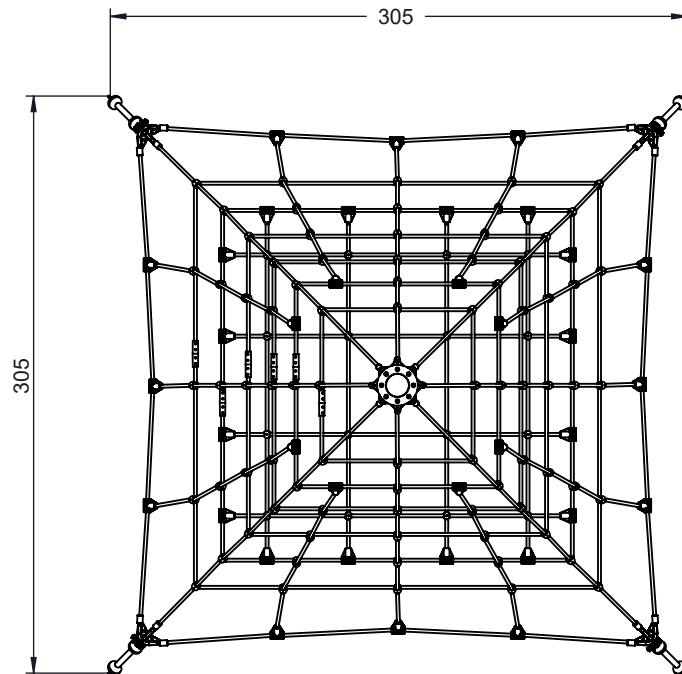

[cm]

vinci
play

[cm]

vinci
play

[cm]

vinci
play

K29a

K25
x1
>0.11m³

K25

K29b
x4
>0.06m³

K25

K25

E226

E224

K25

[cm]

2.5h

vinci
play

E225

	K2, K3
M10x120 x28	
NOT INCLUDED	

[cm]

vinci
play

045116
x1

	ST / INOX
1x	E185
1x	E200
1x	GL
4x	E224 <small>(K25)</small>
4x	E226 <small>(K25)</small>
4x	E225 <small>(K3)</small>
1x	V002

E185

10kN

48h

E200

C°

[cm]

vinci
play

Diagram illustrating cleaning instructions: a spray bottle labeled with a percentage symbol (%), a hand, and a cloth. Arrows indicate the sequence of actions.