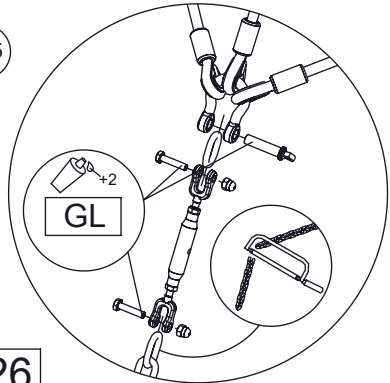

[cm]

vinci
play

[cm]

vinci
play

[cm]

vinci
play

K29a

K25
x1
>0.11m³

K25

K29b
x4
>0.06m³

K25

K25

E226

E224

K25

[cm]

2.5h

vinci
play

E225

	K2, K3
M10x120 x28	
NOT INCLUDED	

[cm]

vinci
play

045116
x1

	ST / INOX
1x	E185
1x	E200
1x	GL
4x	E224 <small>(K25)</small>
4x	E226 <small>(K25)</small>
4x	E225 <small>(K3)</small>
1x	V002

E185

10kN

48h

E200

C°

[cm]

vinci
play

Diagram illustrating cleaning instructions: a spray bottle labeled with a percentage symbol (%), a hand, and a cloth. Arrows indicate the sequence of actions.