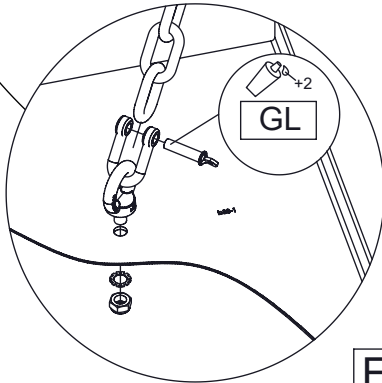

[cm]

vinci
play

[cm]

vinci
play

[cm]

vinci
play

K29a

K25
x1
>0.11m³

K25

K29b
x4
>0.06m³

K25

K25

E226

E224

K25

[cm]

2.5h

vinci
play

E225

	K2, K3
M10x120 x28	
NOT INCLUDED	

[cm]

vinci
play

045116
x1

	ST / INOX
1x	E185
1x	E200
1x	GL
4x	E224 <small>(K25)</small>
4x	E226 <small>(K25)</small>
4x	E225 <small>(K3)</small>
1x	V002

E185

10kN

48h

E200

C°

[cm]

vinci
play

Diagram illustrating cleaning instructions: a spray bottle labeled with a percentage symbol (%), a hand, and a cloth. Arrows indicate the sequence of actions.