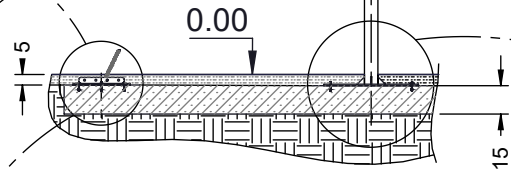

[cm]

vinci
play

[cm]

vinci
play

[cm]

vinci
play

K29a

K25
x1
>0.11m³

K25

K29b
x4
>0.06m³

K25

K25

E226

E224

K25

[cm]

2.5h

vinci
play

E225

	K2, K3
M10x120 x28	
NOT INCLUDED	

[cm]

vinci
play

045116
x1

	ST / INOX
1x	E185
1x	E200
1x	GL
4x	E224 <small>(K25)</small>
4x	E226 <small>(K25)</small>
4x	E225 <small>(K3)</small>
1x	V002

E185

10kN

48h

E200

C°

[cm]

vinci
play

Diagram illustrating cleaning instructions: a spray bottle labeled with a percentage symbol (%), a hand, and a cloth. Arrows indicate the sequence of actions.