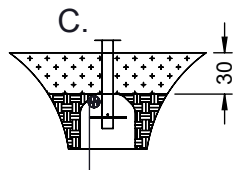

[cm]

vinci
play

[cm]

vinci
play

[cm]

vinci
play

K29a

K25
x1
>0.11m³

K25

K29b
x4
>0.06m³

K25

K25

E226

E224

K25

[cm]

2.5h

vinci
play

E225

	K2, K3
M10x120 x28	
NOT INCLUDED	

[cm]

vinci
play

045116
x1

	ST / INOX
1x	E185
1x	E200
1x	GL
4x	E224 <small>(K25)</small>
4x	E226 <small>(K25)</small>
4x	E225 <small>(K3)</small>
1x	V002

E185

10kN

48h

E200

C°

[cm]

vinci
play

Diagram illustrating cleaning instructions: a spray bottle labeled with a percentage symbol (%), a hand, and a cloth. Arrows indicate the sequence of actions.