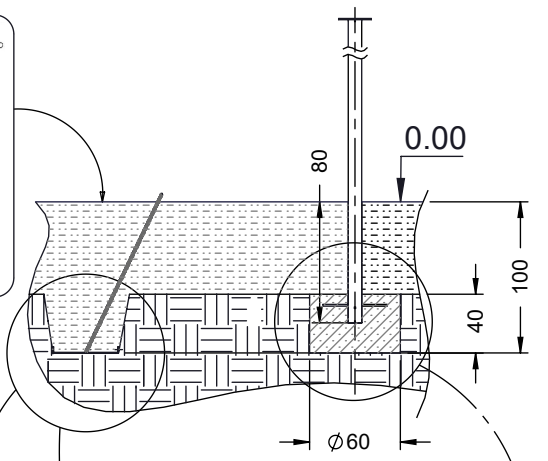

[cm]

vinci
play

[cm]

vinci
play

[cm]

vinci
play

K29a

K25
x1
>0.11m³

K25

K29b
x4
>0.06m³

K25

K25

E226

E224

K25

[cm]

2.5h

vinci
play

E225

	K2, K3
M10x120 x28	
NOT INCLUDED	

[cm]

vinci
play

045116
x1

	ST / INOX
1x	E185
1x	E200
1x	GL
4x	E224 <small>(K25)</small>
4x	E226 <small>(K25)</small>
4x	E225 <small>(K3)</small>
1x	V002

E185

10kN

48h

E200

C°

[cm]

vinci
play

Diagram illustrating cleaning instructions: a spray bottle labeled with a percentage symbol (%), a hand, and a cloth. Arrows indicate the sequence of actions.