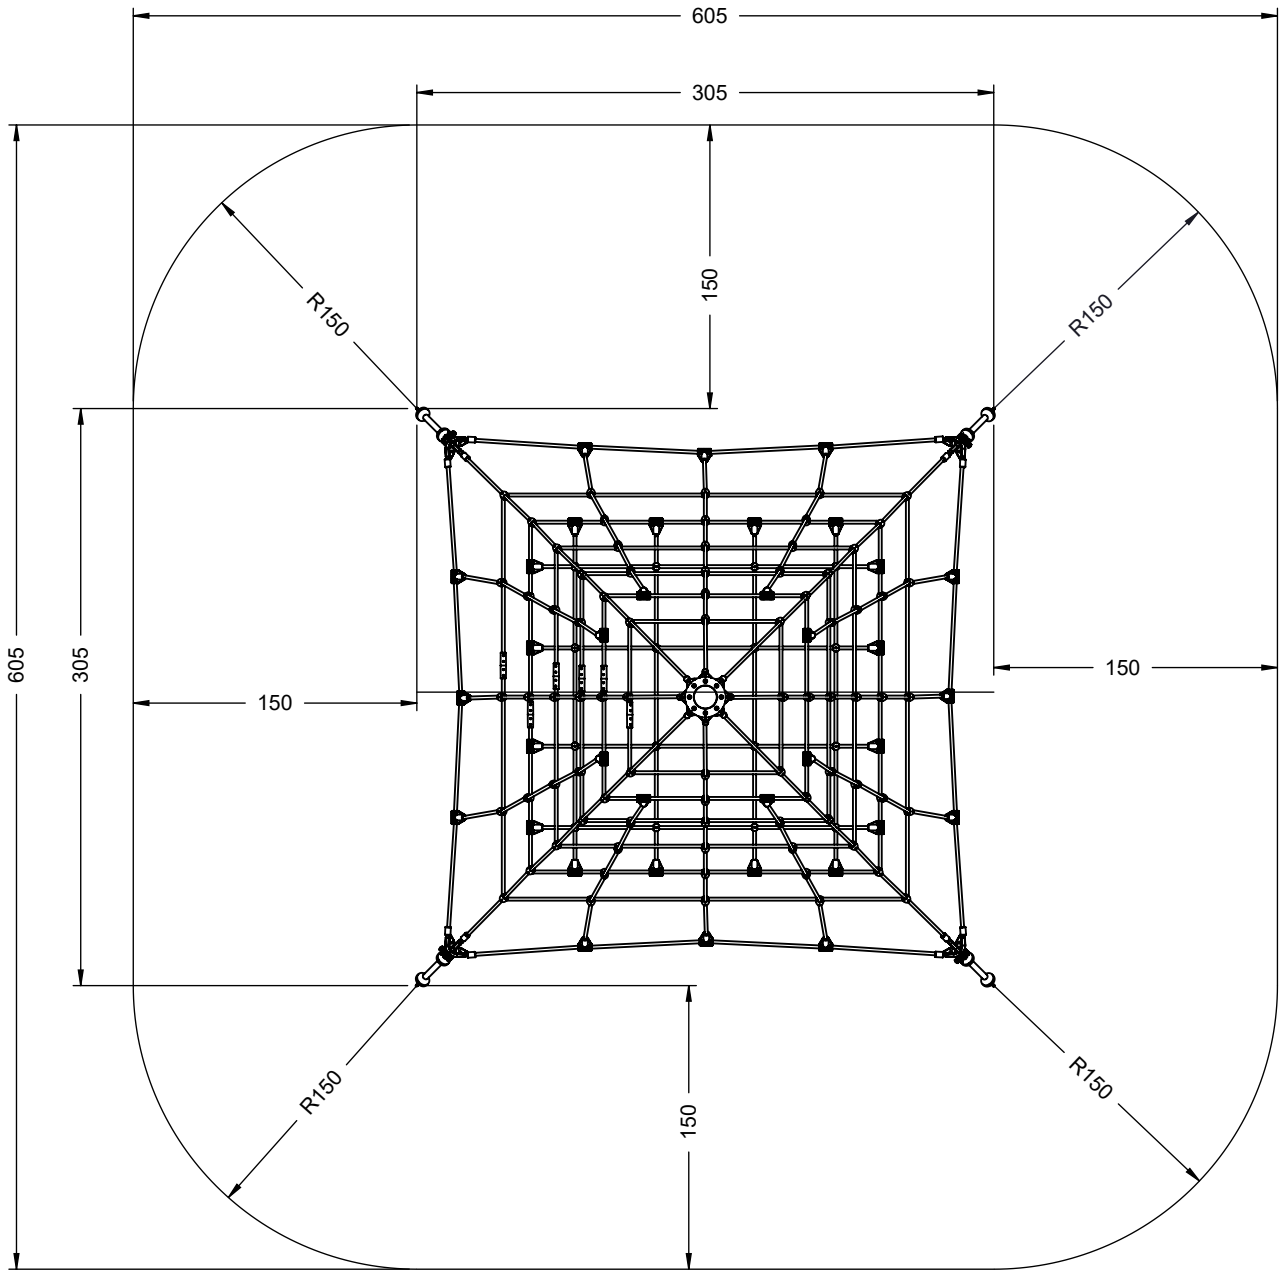

[cm]

vinci
play

[cm]

vinci
play

[cm]

vinci
play

K29a

K25
x1
>0.11m³

K25

K29b
x4
>0.06m³

K25

K25

E226

E224

K25

[cm]

2.5h

vinci
play

E225

	K2, K3
M10x120 x28	
NOT INCLUDED	

[cm]

vinci
play

045116
x1

	ST / INOX
1x	E185
1x	E200
1x	GL
4x	E224 <small>(K25)</small>
4x	E226 <small>(K25)</small>
4x	E225 <small>(K3)</small>
1x	V002

E185

10kN

48h

E200

C°

[cm]

vinci
play

Diagram illustrating cleaning instructions: a spray bottle labeled with a percentage symbol (%), a hand, and a cloth. Arrows indicate the sequence of actions.