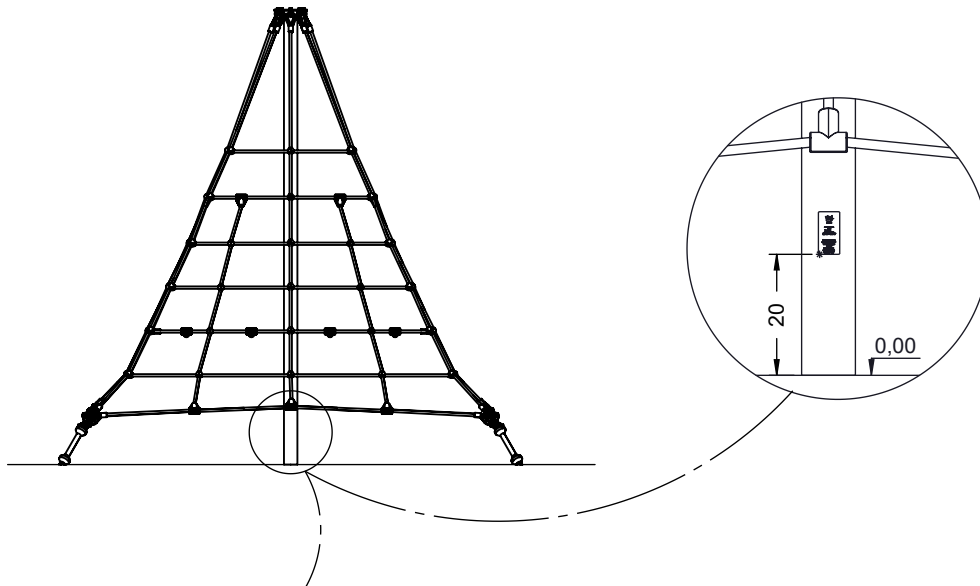

E185

10kN

48h

E200

C°

[cm]

vinci
play

Diagram illustrating cleaning instructions: a spray bottle labeled with a percentage symbol (%), a hand, and a cloth. Arrows indicate the sequence of actions.