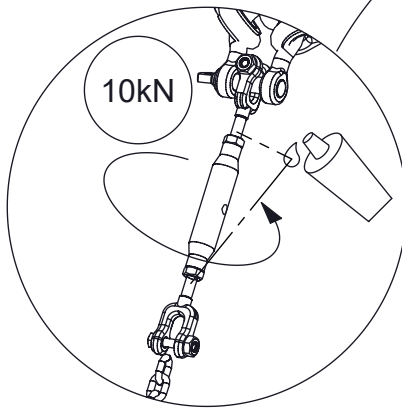

2.5h

vinci
play

E225

	K2, K3
M10x120 x28	
NOT INCLUDED	

[cm]

vinci
play

045116
x1

	ST / INOX
1x	E185
1x	E200
1x	GL
4x	E224 <small>(K25)</small>
4x	E226 <small>(K25)</small>
4x	E225 <small>(K3)</small>
1x	V002

E185

10kN

48h

E200

C°

[cm]

vinci
play

Diagram illustrating cleaning instructions: a spray bottle labeled with a percentage symbol (%), a hand, and a cloth. Arrows indicate the sequence of actions.