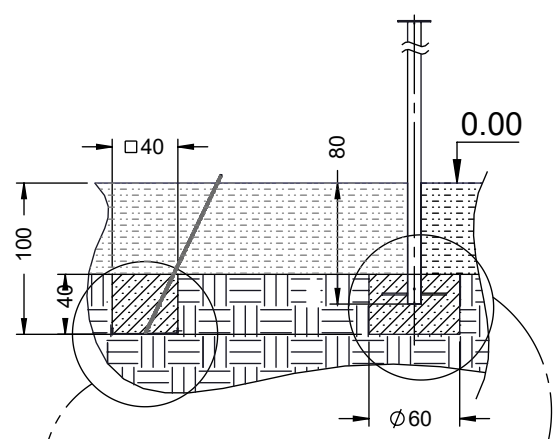

[cm]

vinci
play

[cm]

vinci
play

[cm]

vinci
play

K29a

K25
x1
>0.11m³

K25

K29b
x4
>0.06m³

K25

K25

E226

E224

K25

[cm]

2.5h

vinci
play

E225

	K2, K3
M10x120 x28	
NOT INCLUDED	

[cm]

vinci
play

045116
x1

	ST / INOX
1x	E185
1x	E200
1x	GL
4x	E224 <small>(K25)</small>
4x	E226 <small>(K25)</small>
4x	E225 <small>(K3)</small>
1x	V002

E185

10kN

48h

E200

C°

[cm]

vinci
play

Diagram illustrating cleaning instructions: a spray bottle labeled with a percentage symbol (%), a hand, and a cloth. Arrows indicate the sequence of actions.