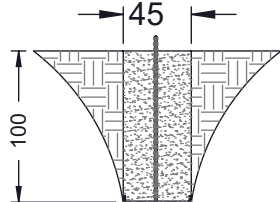

[cm]

vinci
play

[cm]

vinci
play

[cm]

vinci
play

K29a

K25
x1
>0.11m³

K25

K29b
x4
>0.06m³

K25

K25

E226

E224

K25

[cm]

2.5h

vinci
play

E225

	K2, K3
M10x120 x28	
NOT INCLUDED	

[cm]

vinci
play

045116
x1

	ST / INOX
1x	E185
1x	E200
1x	GL
4x	E224 <small>(K25)</small>
4x	E226 <small>(K25)</small>
4x	E225 <small>(K3)</small>
1x	V002

E185

10kN

48h

E200

C°

[cm]

vinci
play

Diagram illustrating cleaning instructions: a spray bottle labeled with a percentage symbol (%), a hand, and a cloth. Arrows indicate the sequence of actions.