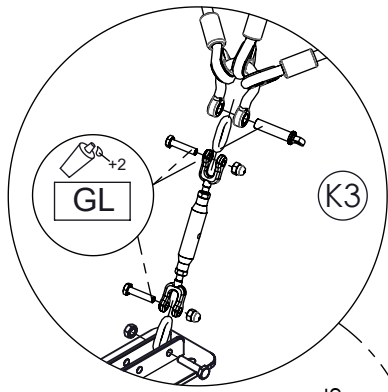

K25

K29b
x4
>0.06m³

K25

K25

E226

E224

K25

[cm]

2.5h

vinci
play

E225

	K2, K3
M10x120 x28	
NOT INCLUDED	

[cm]

vinci
play

045116
x1

	ST / INOX
1x	E185
1x	E200
1x	GL
4x	E224 <small>(K25)</small>
4x	E226 <small>(K25)</small>
4x	E225 <small>(K3)</small>
1x	V002

E185

10kN

48h

E200

C°

[cm]

vinci
play

Diagram illustrating cleaning instructions: a spray bottle labeled with a percentage symbol (%), a hand, and a cloth. Arrows indicate the sequence of actions.