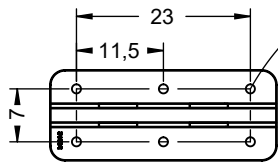

[cm]

vinci
play

[cm]

vinci
play

[cm]

vinci
play

K29a

K25
x1
>0.11m³

K25

K29b
x4
>0.06m³

K25

K25

E226

E224

K25

[cm]

2.5h

vinci
play

E225

	K2, K3
M10x120 x28	
NOT INCLUDED	

[cm]

vinci
play

045116
x1

	ST / INOX
1x	E185
1x	E200
1x	GL
4x	E224 <small>(K25)</small>
4x	E226 <small>(K25)</small>
4x	E225 <small>(K3)</small>
1x	V002

E185

10kN

48h

E200

C°

[cm]

vinci
play

Diagram illustrating cleaning instructions: a spray bottle labeled with a percentage symbol (%), a hand, and a cloth. Arrows indicate the sequence of actions.