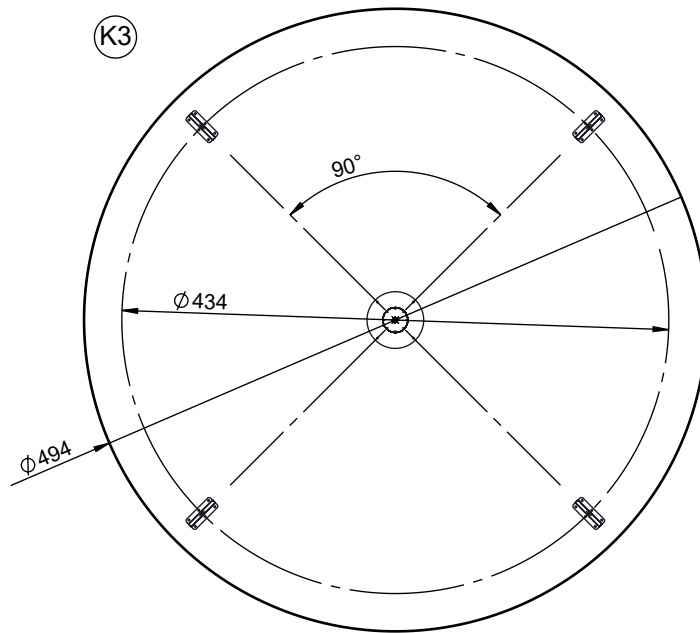

K25

K29b
x4
>0.06m³

K25

K25

E226

E224

K25

[cm]

2.5h

vinci
play

E225

	K2, K3
M10x120 x28	
NOT INCLUDED	

[cm]

vinci
play

045116
x1

	ST / INOX
1x	E185
1x	E200
1x	GL
4x	E224 <small>(K25)</small>
4x	E226 <small>(K25)</small>
4x	E225 <small>(K3)</small>
1x	V002

E185

10kN

48h

E200

C°

[cm]

vinci
play

Diagram illustrating cleaning instructions: a spray bottle labeled with a percentage symbol (%), a hand, and a cloth. Arrows indicate the sequence of actions.