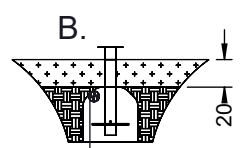

[cm]

vinci
play

[cm]

vinci
play

[cm]

vinci
play

K29a

K25
x1
>0.11m³

K25

K29b
x4
>0.06m³

K25

K25

E226

E224

K25

[cm]

2.5h

vinci
play

E225

	K2, K3
M10x120 x28	
NOT INCLUDED	

[cm]

vinci
play

045116
x1

	ST / INOX
1x	E185
1x	E200
1x	GL
4x	E224 <small>(K25)</small>
4x	E226 <small>(K25)</small>
4x	E225 <small>(K3)</small>
1x	V002

E185

10kN

48h

E200

C°

[cm]

vinci
play

Diagram illustrating cleaning instructions: a spray bottle labeled with a percentage symbol (%), a hand, and a cloth. Arrows indicate the sequence of actions.