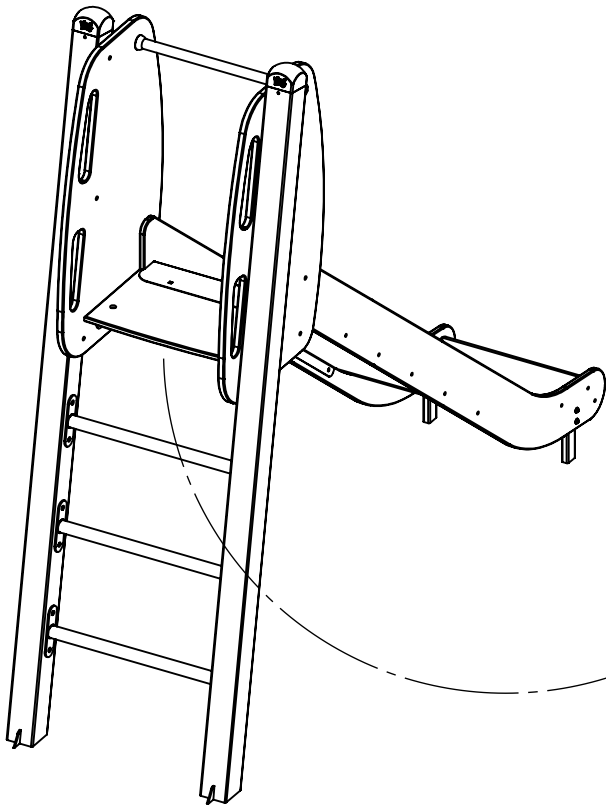

[cm]

play
viaci

HPL
1x PH78
S2

HPL
1x PH79
S6

 Art. №
 year
201
 EN 1176-1: 2017
 Vinci Group Sp. z o.o.
 Regulny, ul. Królowicza 6
 05-816 Michelowice
 POLAND
 +48 42 203 24 99
 www.vinci-play.com
 www.babycam.pl

1x V001

Part No:
000000-
00000

000000-00000

[cm]

play
vinci

[cm]

play
vinici