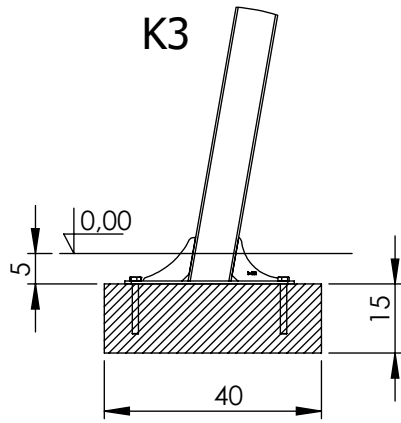

K3

M10x120 x10

Ø10

NOT INCLUDED

[cm]

play
Viñci