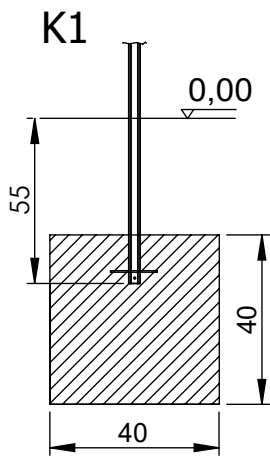

K3

M10x120 x10

Ø10

NOT INCLUDED

[cm]

play
Viñci