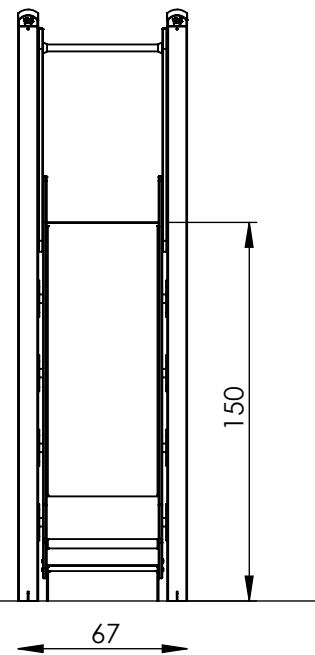

[cm]

play
Vinci