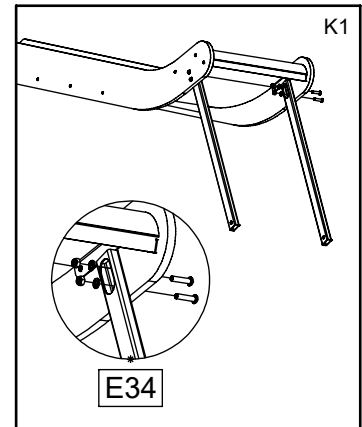

[cm]

play
viaci

HPL
1x PH78
S2

HPL
1x PH79
S6

 Art. №
 year
201
 EN 1176-1: 2017
 Vinci Group Sp. z o.o.
 Regulny, ul. Królowicza 6
 05-816 Michelowice
 POLAND
 +48 42 203 24 99
 www.vinci-play.com
 www.babycam.pl

1x V001

Part No:
000000-
00000

000000-00000

[cm]

play
vinci

[cm]

play
vinici