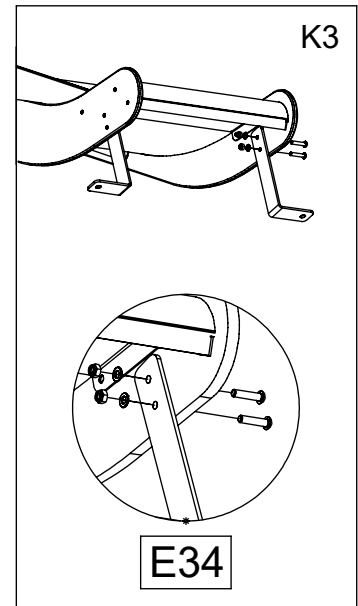

[cm]

play
viaci

HPL
1x PH78
S2

HPL
1x PH79
S6

 Art. №
 year
201
 EN 1176-1: 2017
 Vinci Group Sp. z o.o.
 Regulny, ul. Królowicza 6
 05-816 Michelowice
 POLAND
 +48 42 203 24 99
 www.vinci-play.com
 www.babycam.pl

1x V001

Part No:
000000-
00000

000000-00000

[cm]

play
vinci

[cm]

play
vinici