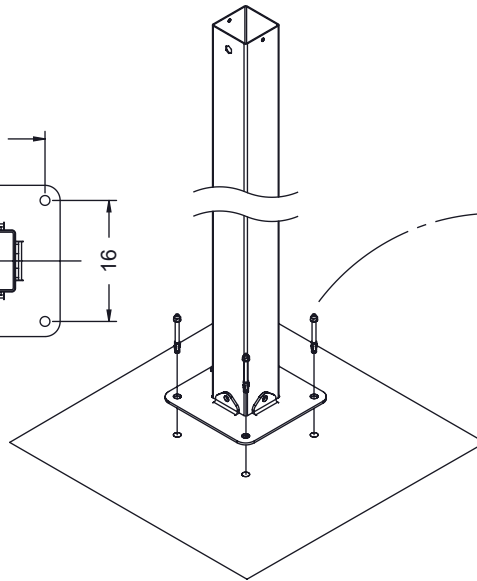

vinci
play

E37

24x M10x120 (K2)
24x M10x120 (K3)

Ø10

NOT INCLUDED

[cm]

2h

vinci
play

V002

Part No:
000000-
00000

000000-00000