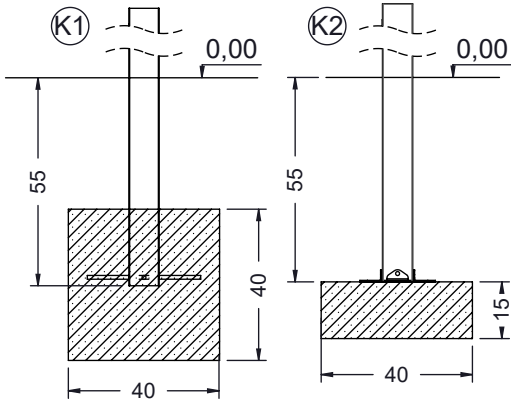

vinci
play

E37

24x M10x120 (K2)
24x M10x120 (K3)

Ø10

NOT INCLUDED

[cm]

2h

vinci
play