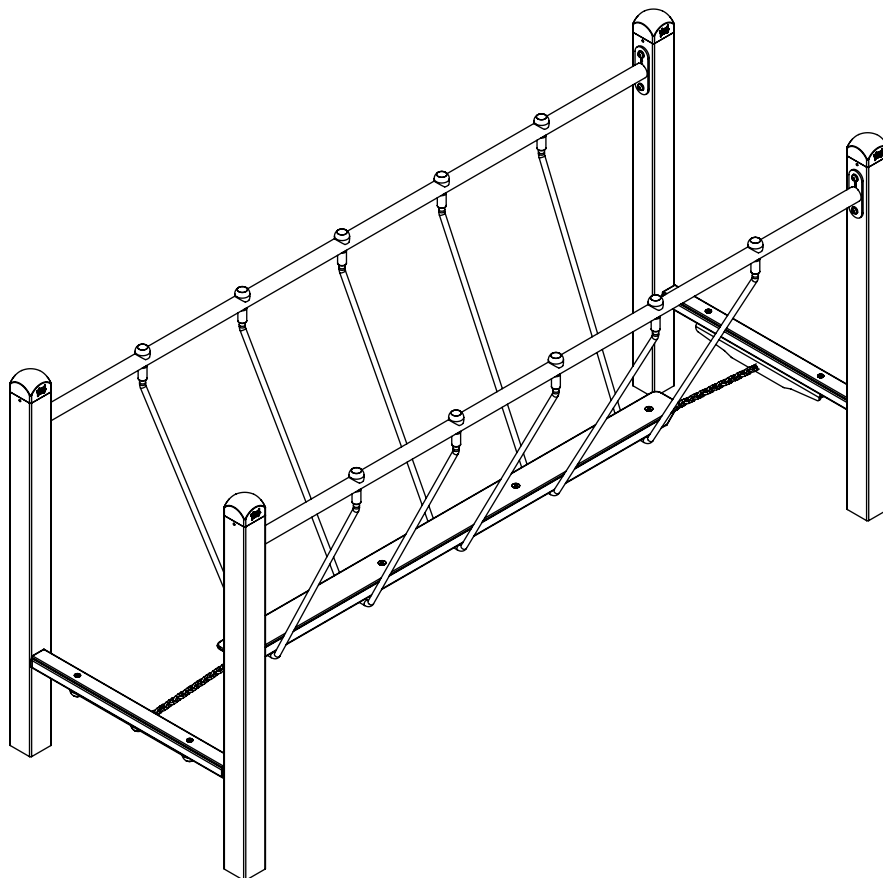

0404-1

v014
06.04.2021
A. H.
[cm]

vinci
play