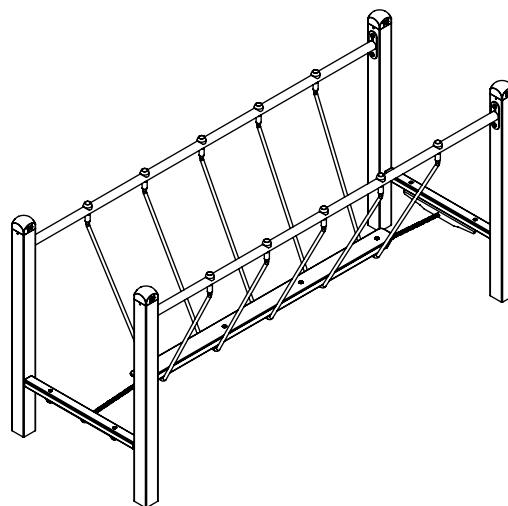

[cm]

vinci
play