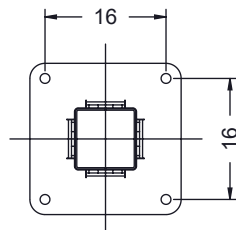

vinci
play

E37

24x M10x120 (K2)
24x M10x120 (K3)

Ø10

NOT INCLUDED

[cm]

2h

vinci
play

V002

Part No:
000000-
00000

000000-00000