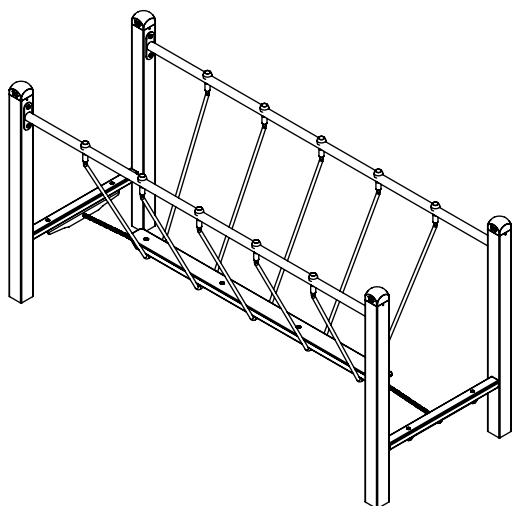

[cm]

vinci
play