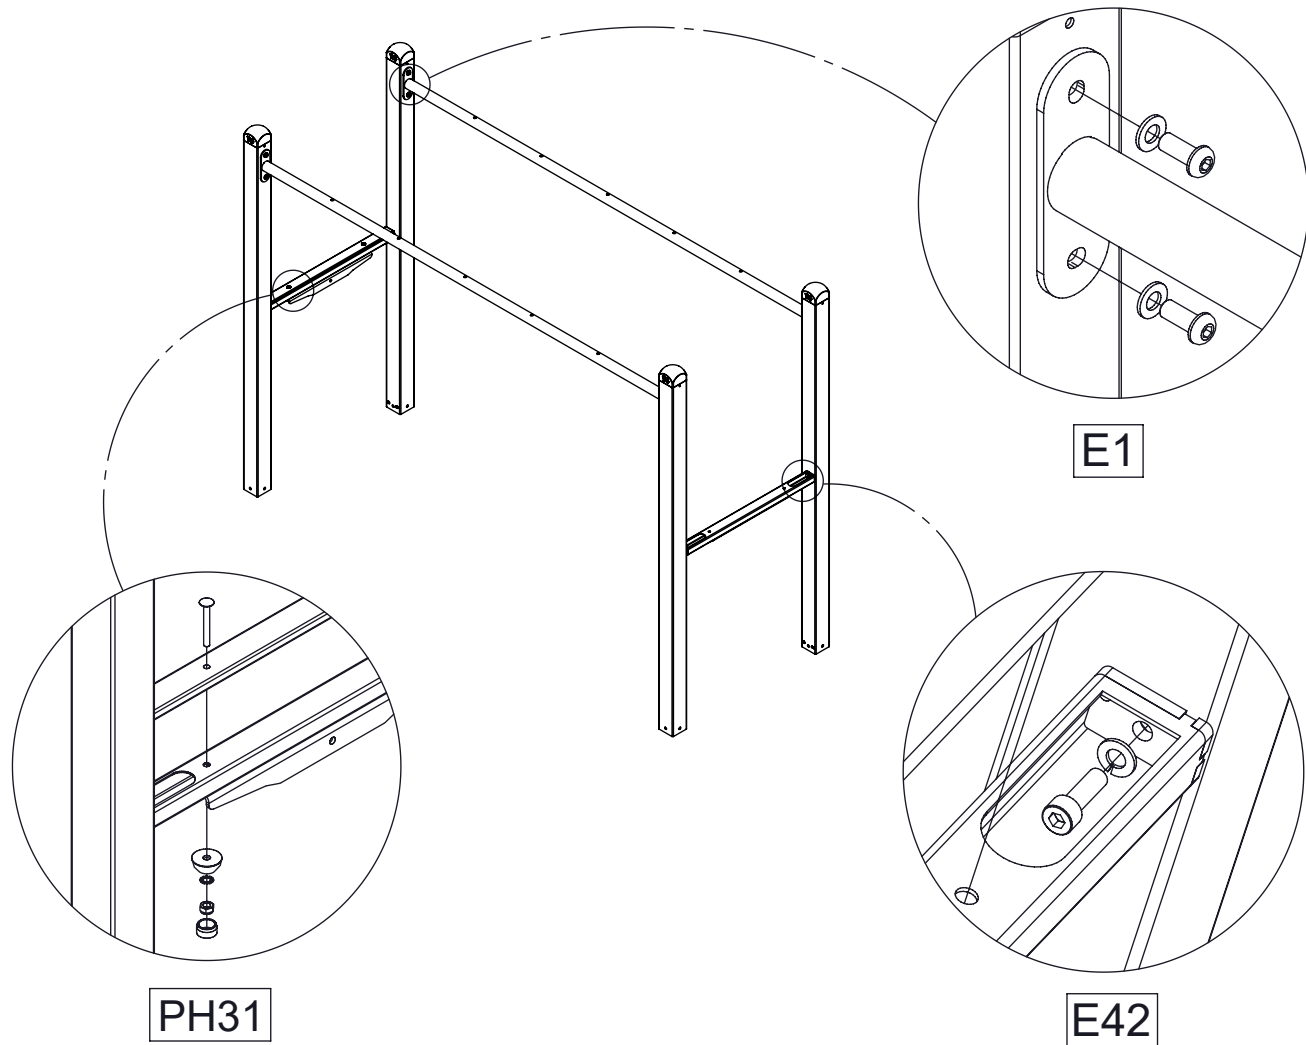

E1

PH31

E42

PH64

[cm]

vinci
play