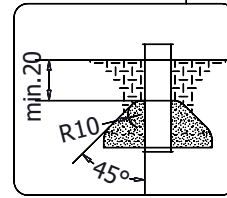

vinci
play

E37

24x M10x120 (K2)
24x M10x120 (K3)

Ø10

NOT INCLUDED

[cm]

2h

vinci
play