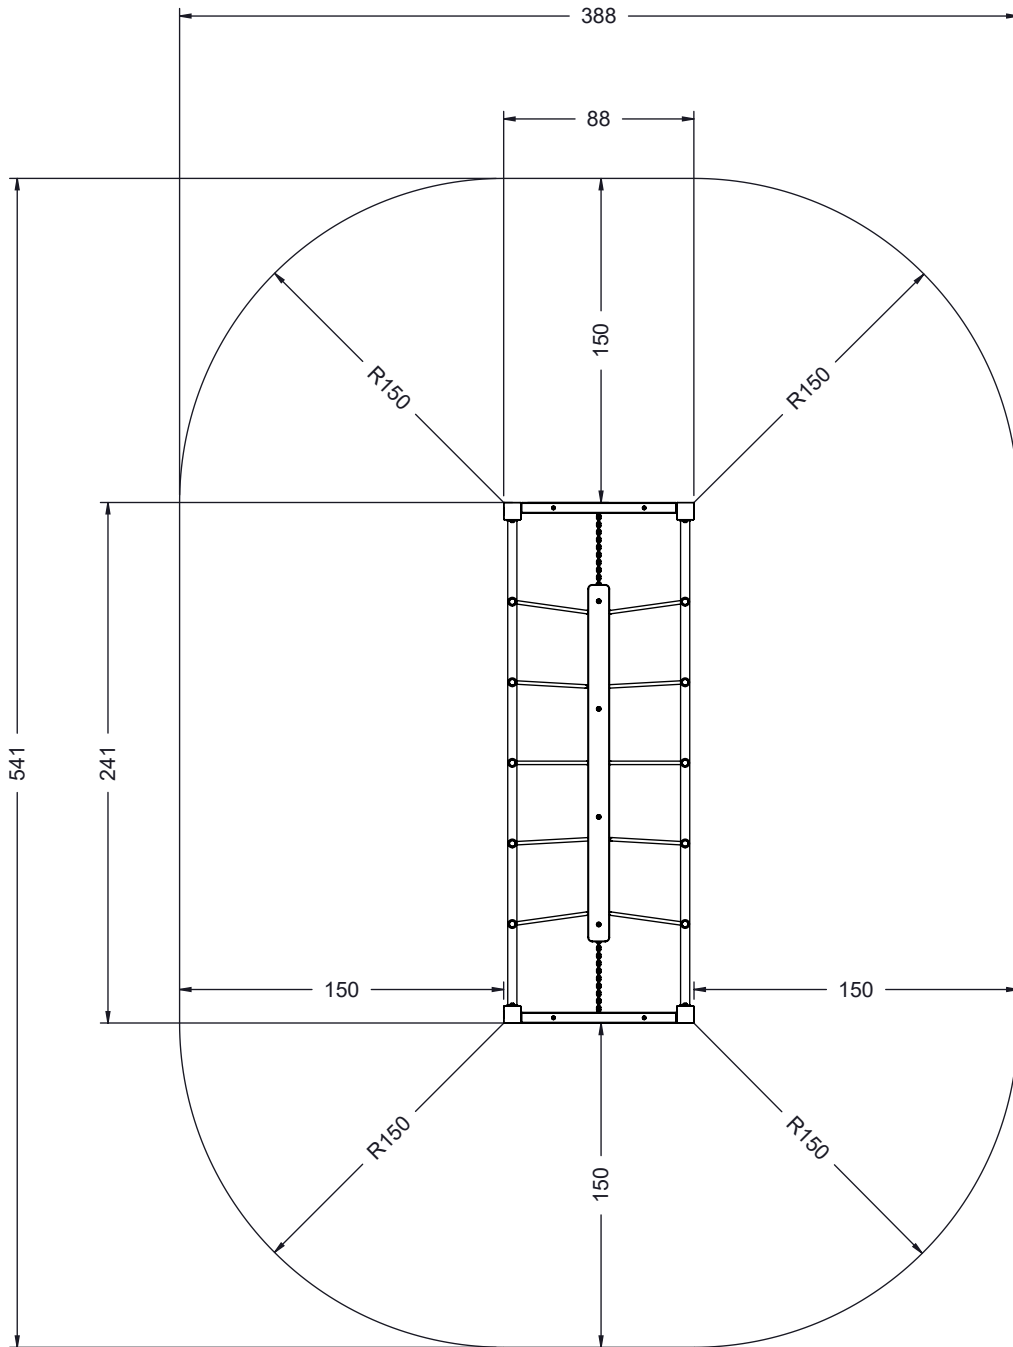

[cm]

vinci
play