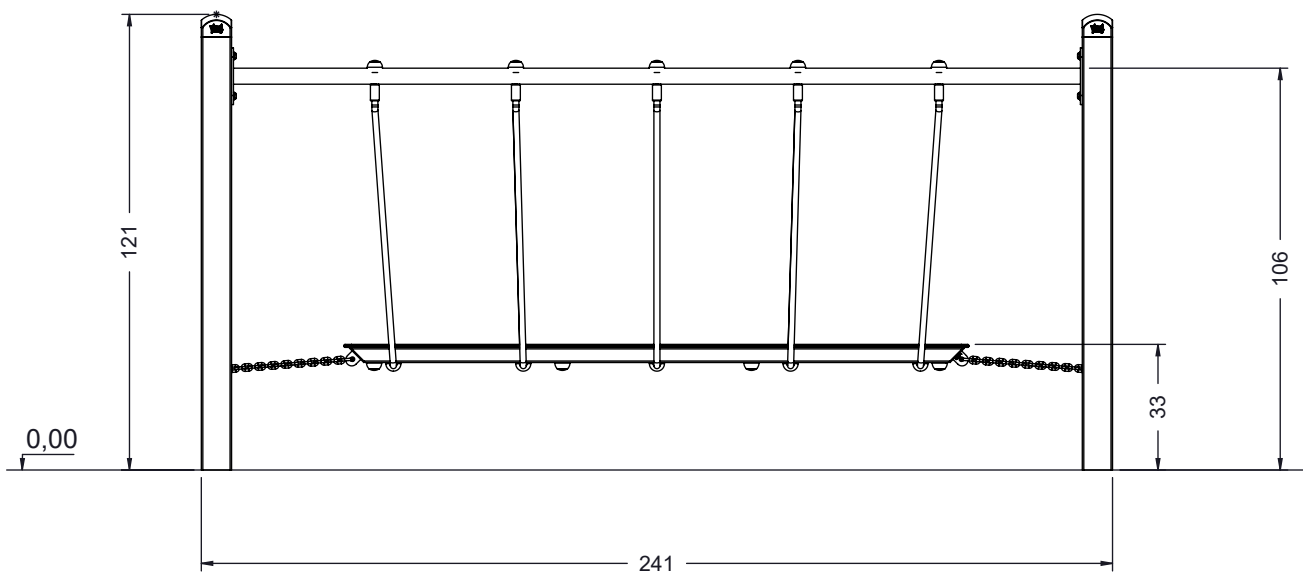

[cm]

vinci
play