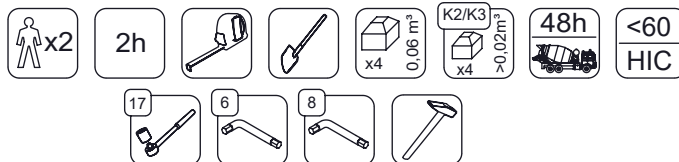

0404-1

v014
06.04.2021
A. H.
[cm]

vinci
play