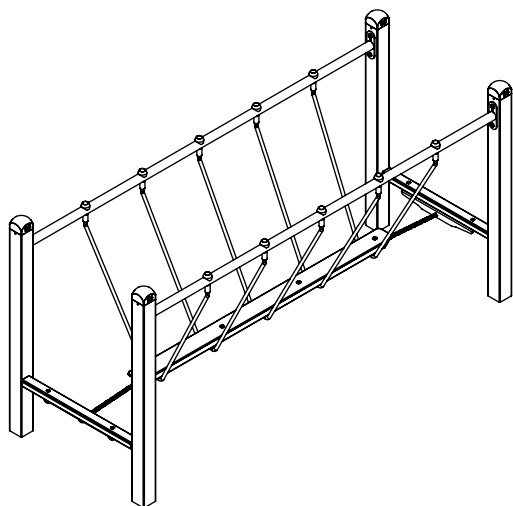

[cm]

vinci
play