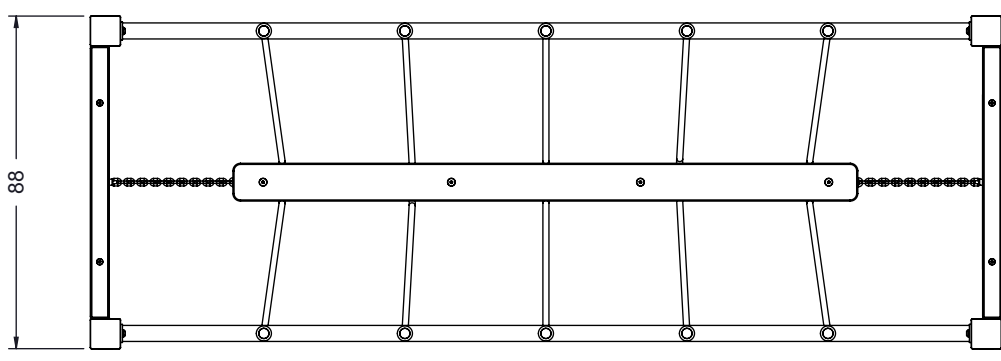

[cm]

vinci
play