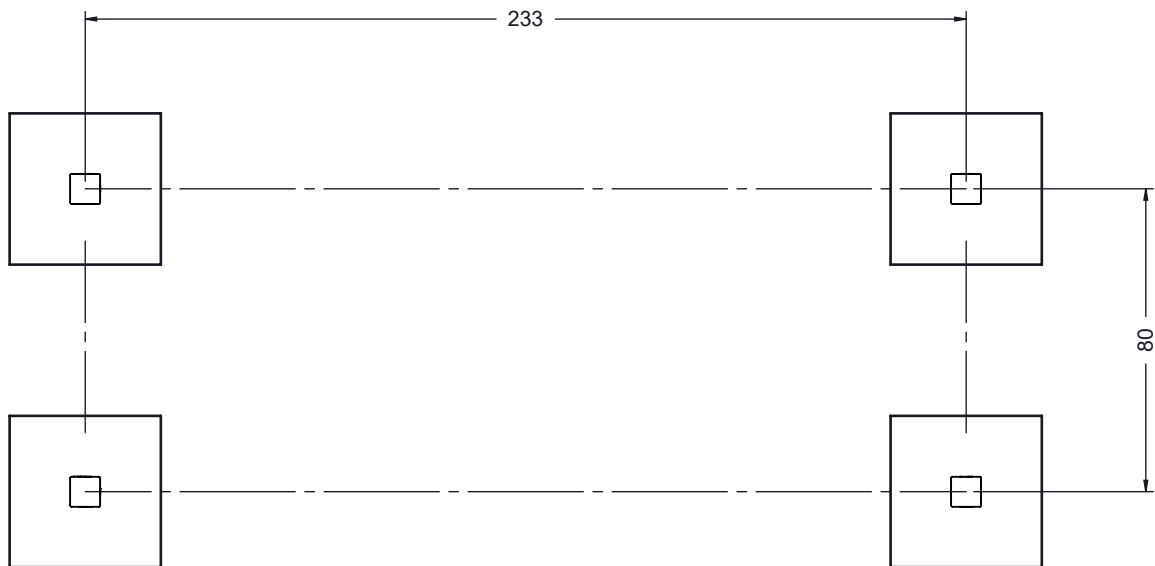

vinci
play

E37

24x M10x120 (K2)
24x M10x120 (K3)

Ø10

NOT INCLUDED

[cm]

2h

vinci
play

404A
x1

404B
x1

404C
x1

404D
x1

022100
x2

b202
x2

021160
x2

042115
x2