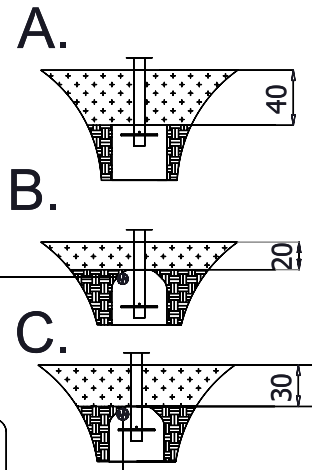

vinci
play

E37

24x M10x120 (K2)
24x M10x120 (K3)

Ø10

NOT INCLUDED

[cm]

2h

vinci
play

404A
x1

404B
x1

404C
x1

404D
x1

022100
x2

b202
x2

021160
x2

042115
x2

V002

Part No:
000000-
00000

000000-00000