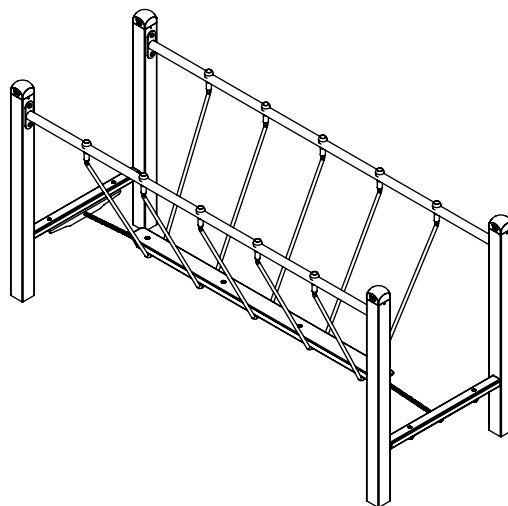

[cm]

vinci
play