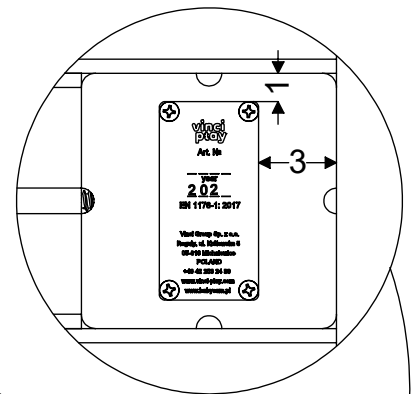

vinci  
play

4x M10x120 (K2)  
4x M10x120 (K3)

**NOT INCLUDED**

[cm]

vinci play

141264  
x4

14724990  
x12

ST/INOX	
36x	8x50 sxi
16x	8x160 sxt
1x	V001

8x160 sxt

8x50 sxi

V001

[cm]

vinci play