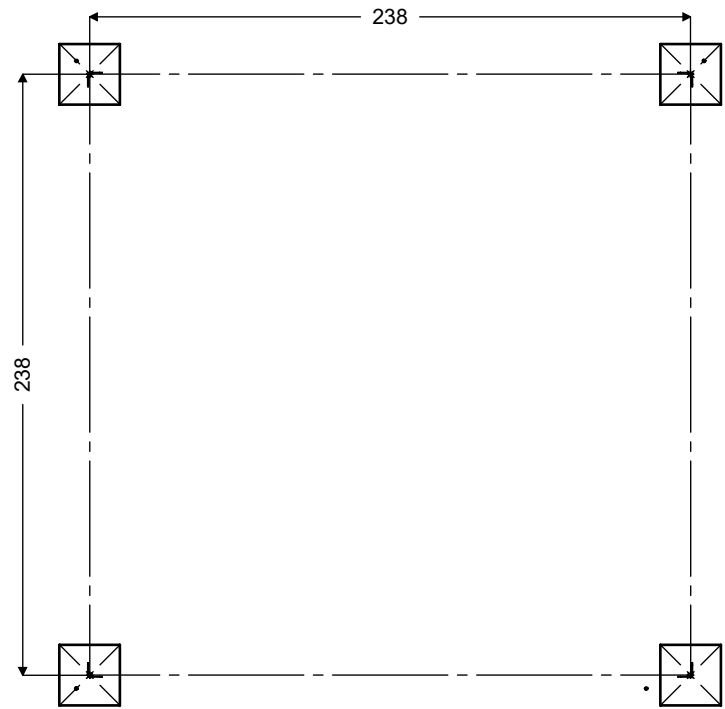

vinci  
play

4x M10x120 (K2)  
4x M10x120 (K3)

**NOT INCLUDED**

[cm]

vinci play

141264  
x4

14724990  
x12

ST/INOX	
36x	8x50 sxi
16x	8x160 sxt
1x	V001

8x160 sxt

8x50 sxi

V001

[cm]

vinci play