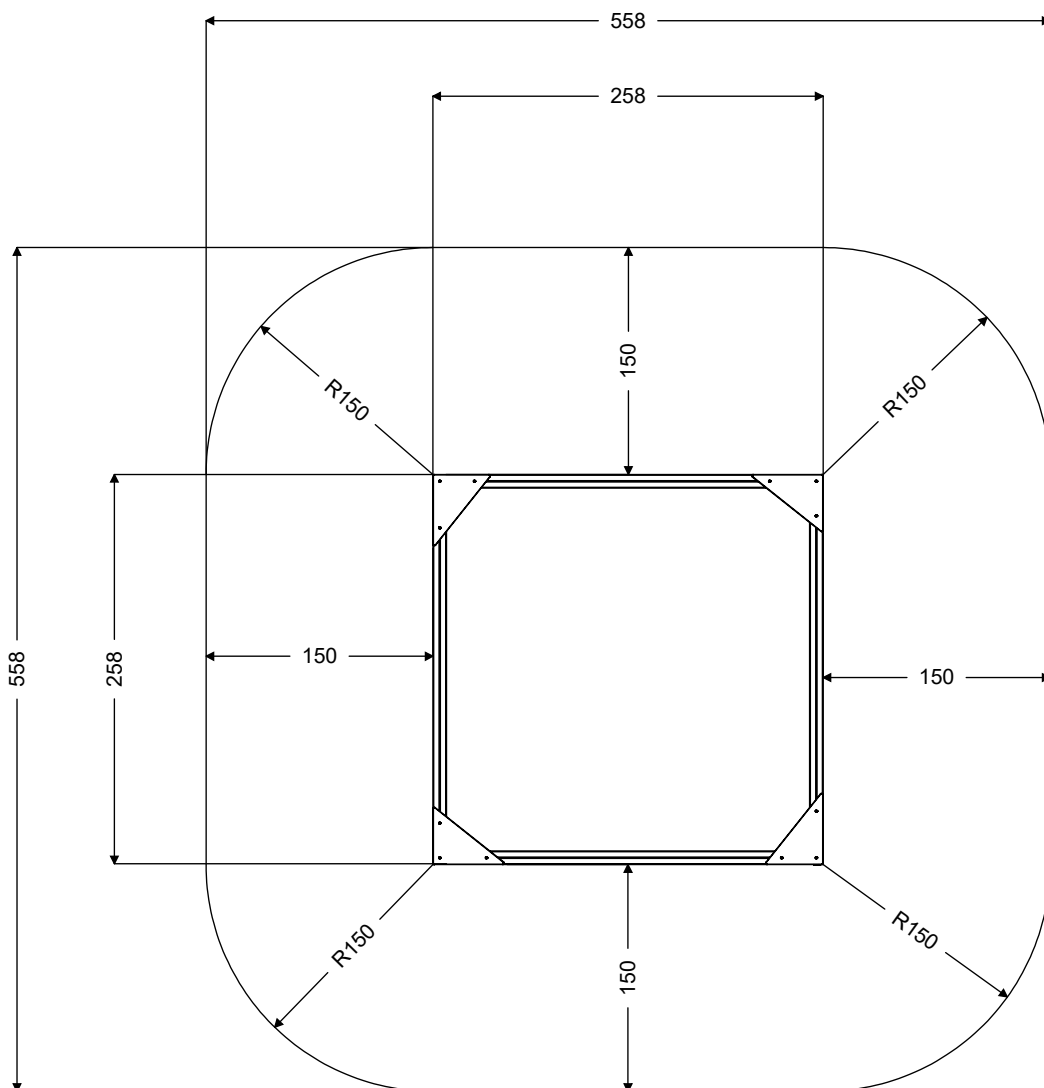

[cm]

vinci
play