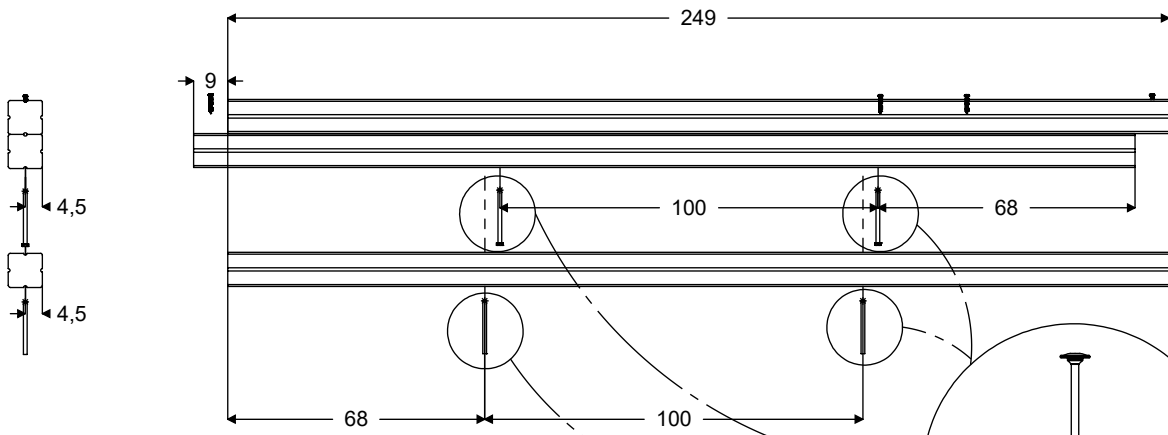

vinci  
play

4x M10x120 (K2)  
4x M10x120 (K3)

**NOT INCLUDED**

[cm]

vinci play

141264  
x4

14724990  
x12

ST/INOX	
36x	8x50 sxi
16x	8x160 sxt
1x	V001

8x160 sxt

8x50 sxi

V001

[cm]

vinci play