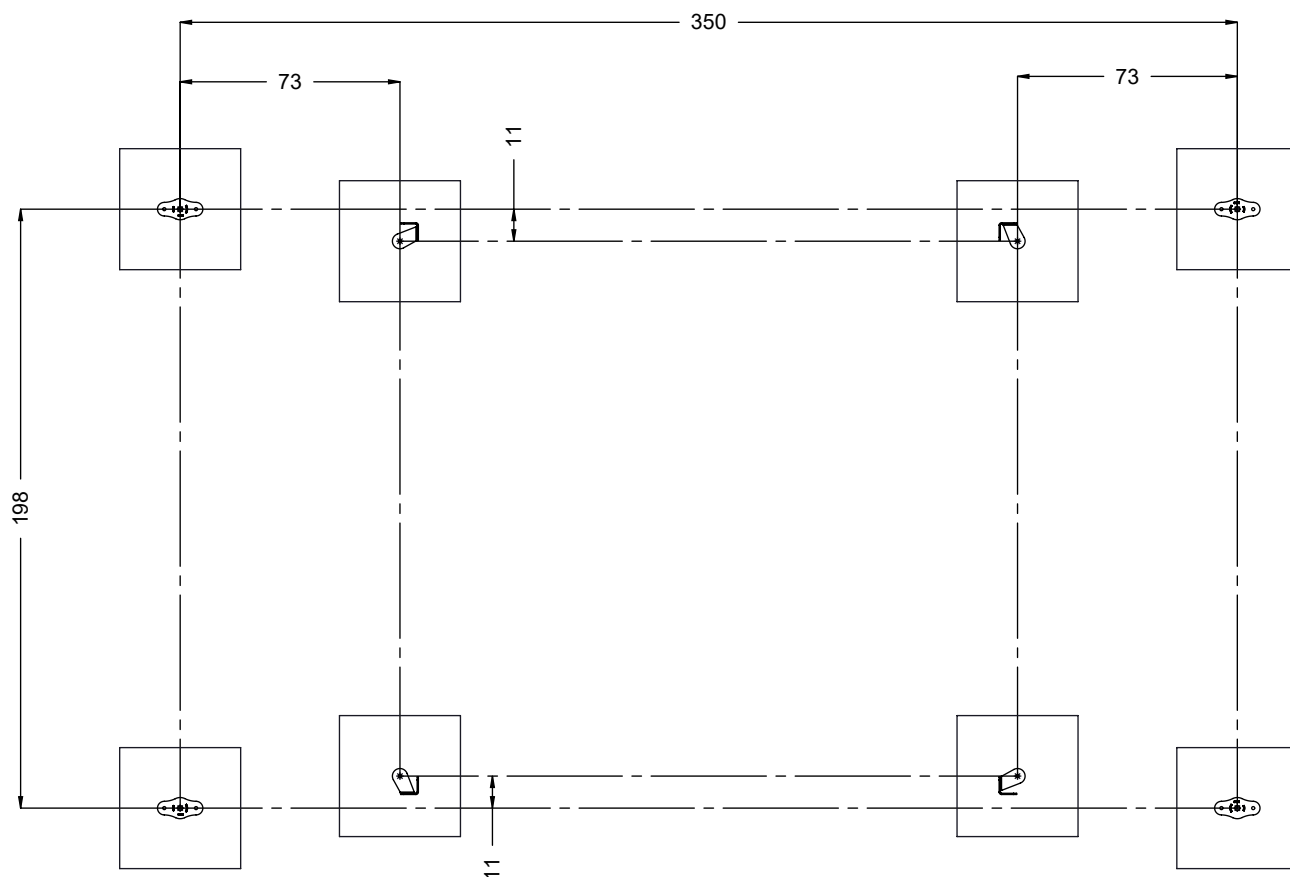

# WD1457-1

v010  
15.06.2021  
A. H.  
[cm]

vinci  
play

[cm]

vinci  
play

[cm]

vinci  
play

12x M10x120 (K2)  
 8x M10x120 (K3)

**NOT INCLUDED**

[cm]

vinci  
 play

14715990  
x6

14722190  
x6

14718990  
x4

202  
x4

141239  
x2

[cm]

vinci  
play

[cm]

vinci play

WD92  
4x20 sxs

[cm]

vinci  
play

8x50 sxi

8x50 sxi

V001

[cm]

vinci  
play