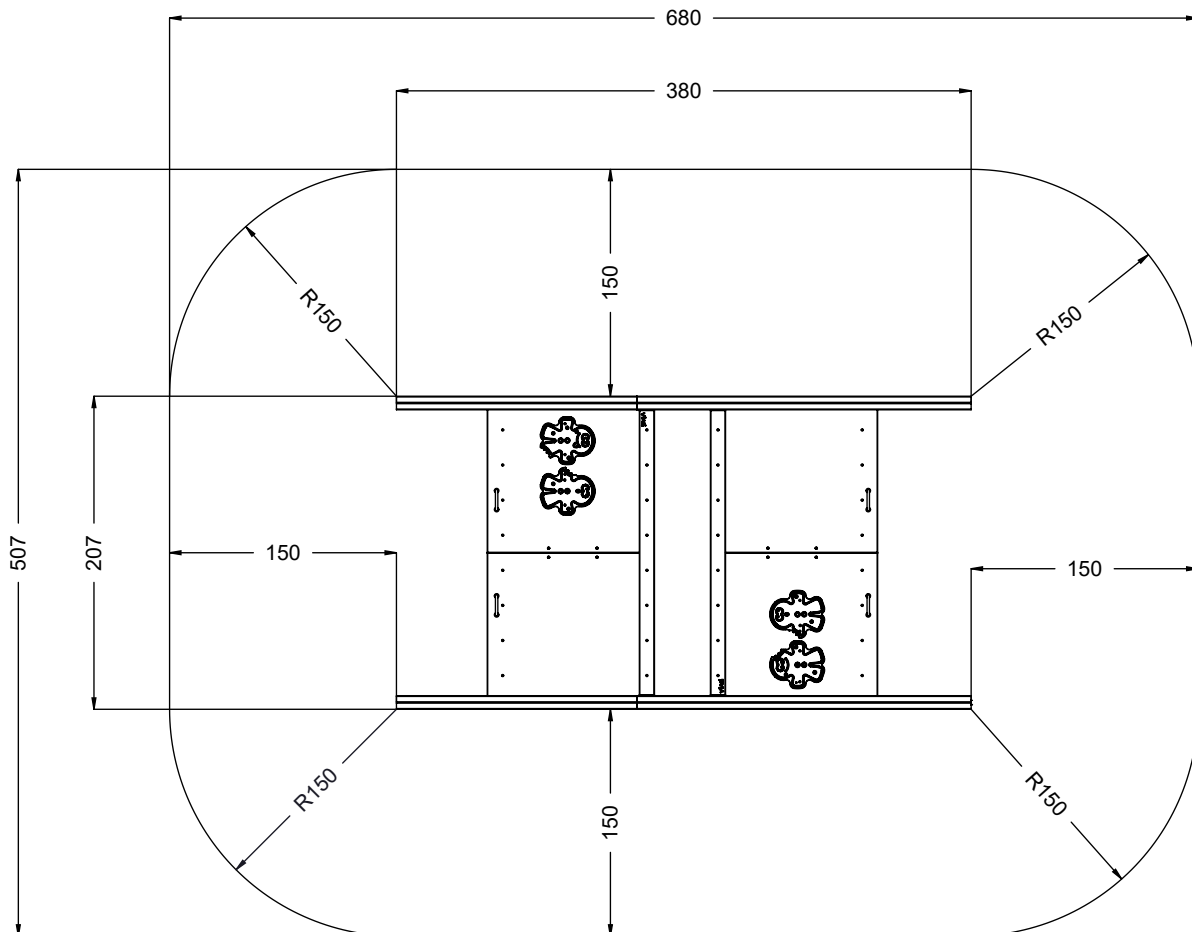

# WD1457-1

v010  
15.06.2021  
A. H.  
[cm]

vinci  
play

[cm]

vinci  
play

[cm]

vinci  
play

12x M10x120 (K2)  
 8x M10x120 (K3)

**NOT INCLUDED**

[cm]

vinci  
 play

14715990  
x6

14722190  
x6

14718990  
x4

202  
x4

141239  
x2

[cm]

vinci  
play

[cm]

vinci play

WD92  
4x20 sxs

[cm]

vinci  
play

8x50 sxi

8x50 sxi

V001

[cm]

vinci  
play