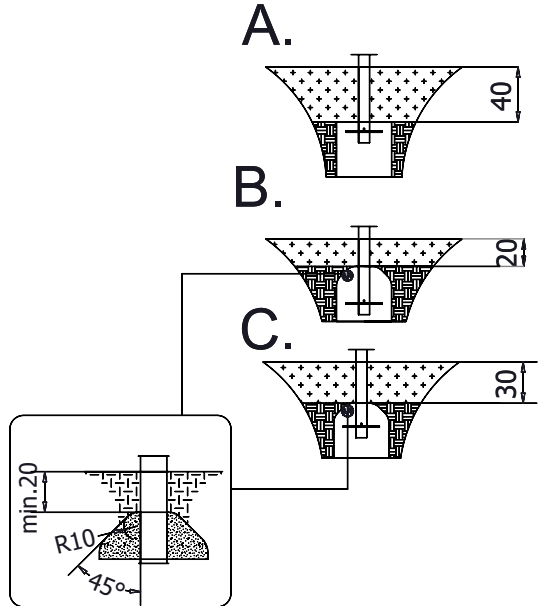

WD1473

v013
13.07.2021
A. H.
[cm]

vinci
play

[cm]

vinci
play

8x M10x120 (K2)
8x M10x120 (K3)

NOT INCLUDED

[cm]

vinci play

14712090
x2

141244
x1

141173
x1

141247
x1

		HDPE		HPL	
12x	8x50 sxi	2x	WD232	2x	WD231
2x	WD1	1x	WD234	1x	WD233
1x	V001	1x	WD236	1x	WD235
		1x	WD238	1x	WD237
		1x	WD240	1x	WD239

WD1

8x50 sxi

8x50 sxi

110

109

h

h

V001

Part No:
00000-
0000

00000-0000

[cm]

vinci
play