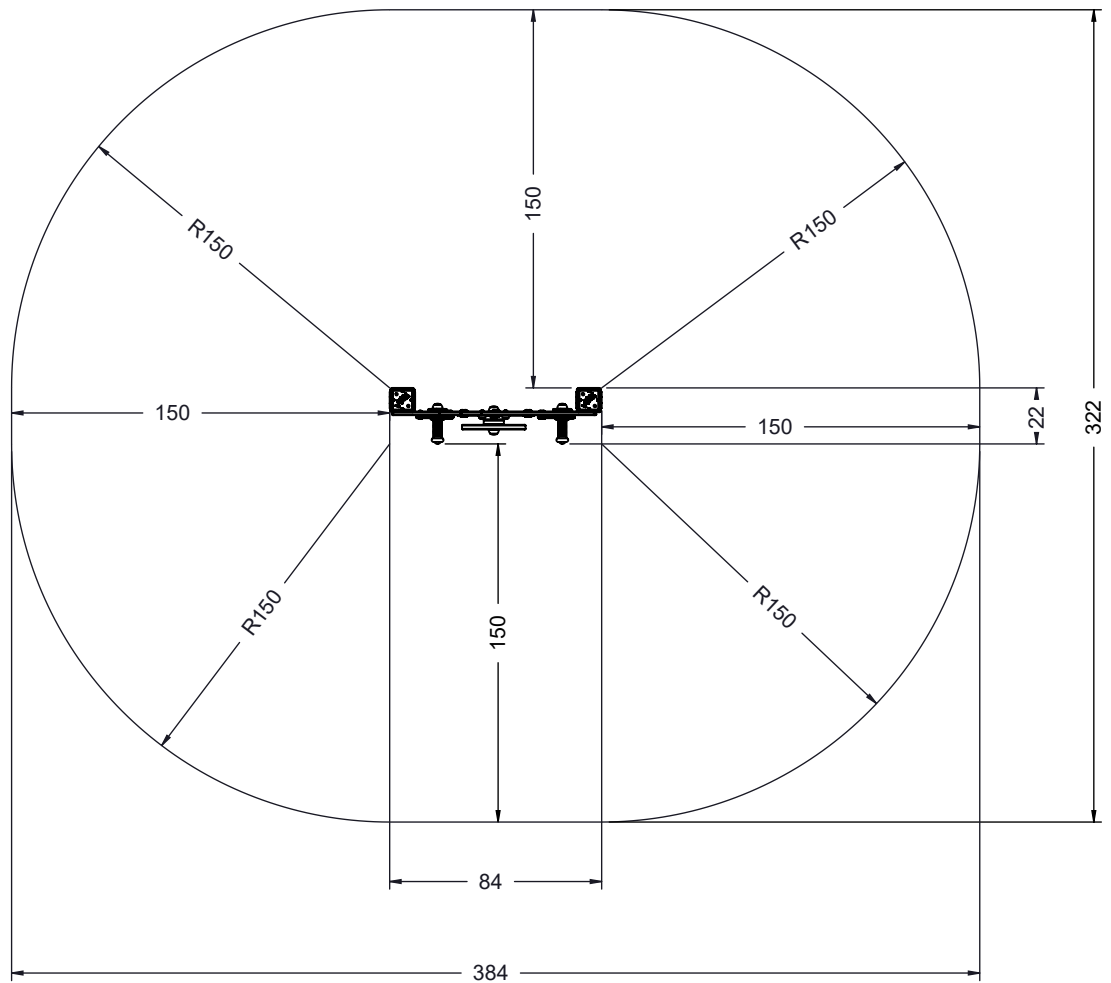

WD1473

v013
13.07.2021
A. H.
[cm]

vinci
play

[cm]

vinci
play

8x M10x120 (K2)
8x M10x120 (K3)

NOT INCLUDED

[cm]

vinci play

14712090
x2

141244
x1

141173
x1

141247
x1

		HDPE		HPL	
12x	8x50 sxi	2x	WD232	2x	WD231
2x	WD1	1x	WD234	1x	WD233
1x	V001	1x	WD236	1x	WD235
		1x	WD238	1x	WD237
		1x	WD240	1x	WD239

WD1

8x50 sxi

8x50 sxi

110

109

h

h

V001

Part No:
00000-
0000

00000-0000

[cm]

vinci
play