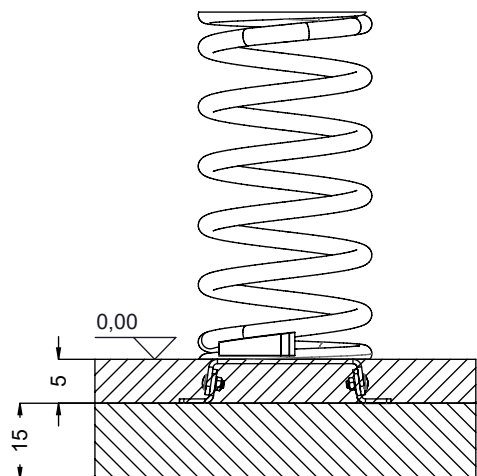

vinci
play

K17

K3

	K3
M12x120 x4	
NOT INCLUDED	

[cm]

1,5h

48h

vinci
play

Part No:
000000-
00000

000000-00000

[cm]

vinci
play