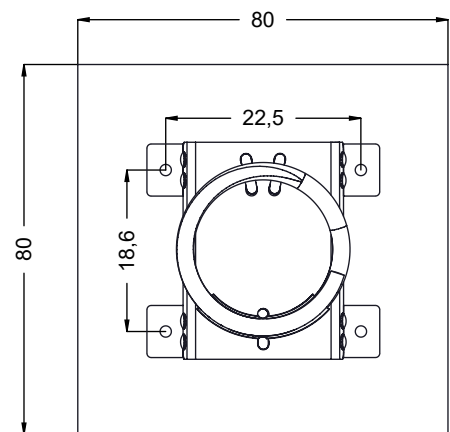

vinci
play

K17

K3

	K3
M12x120 x4	
NOT INCLUDED	

[cm]

1,5h

48h

vinci
play

SP1 x1

SP3 x1

K3

SP1 x1

[cm]

vinci
play

SP2 x1

[cm]

Part No:
000000-
00000

000000-00000

[cm]

vinci
play