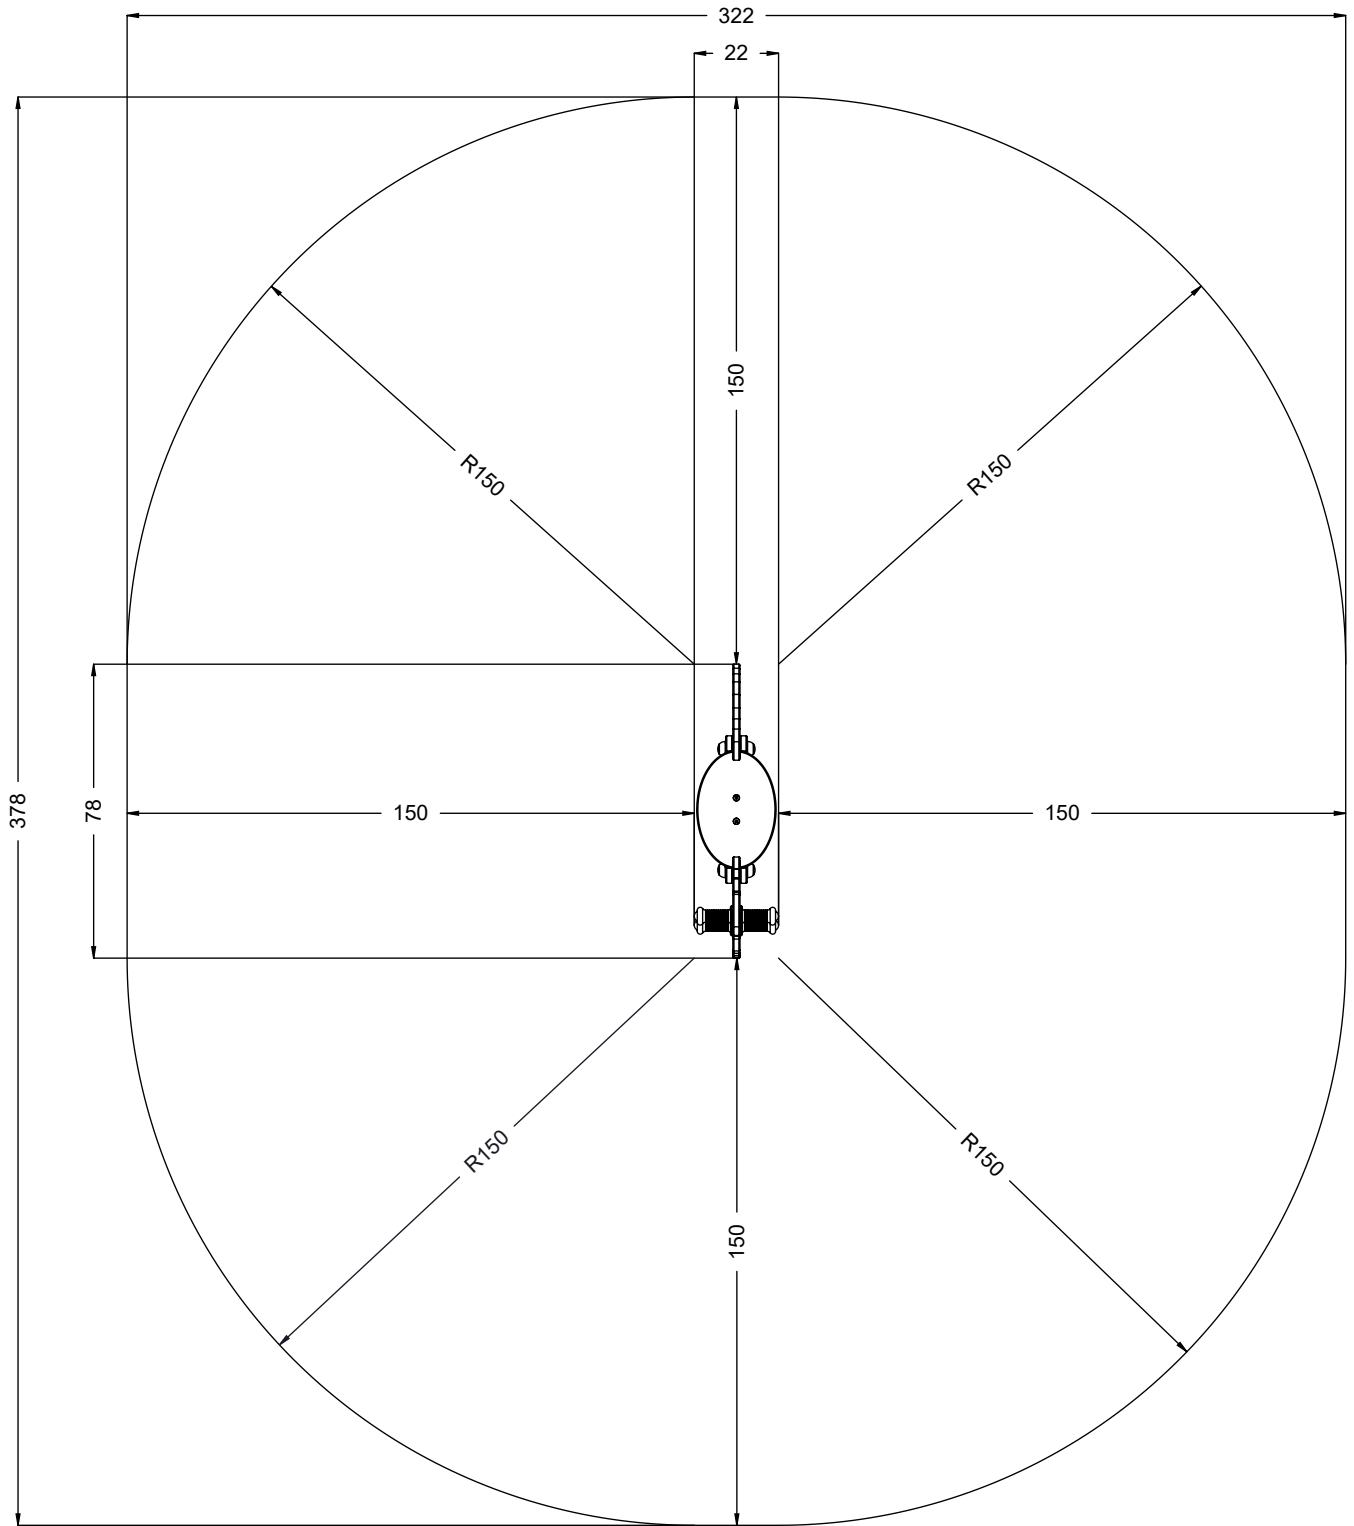

[cm]

vinci
play