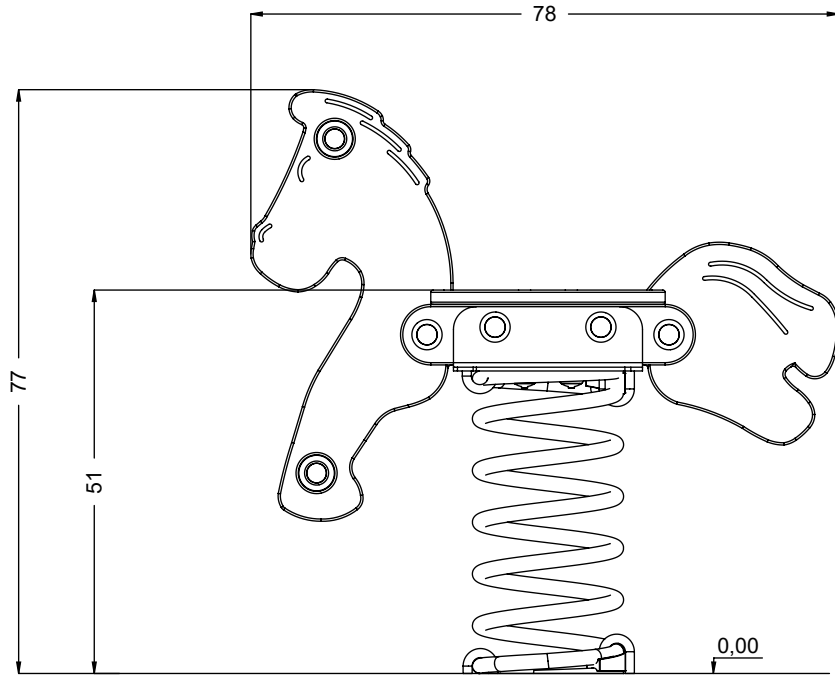

[cm]

vinci
play