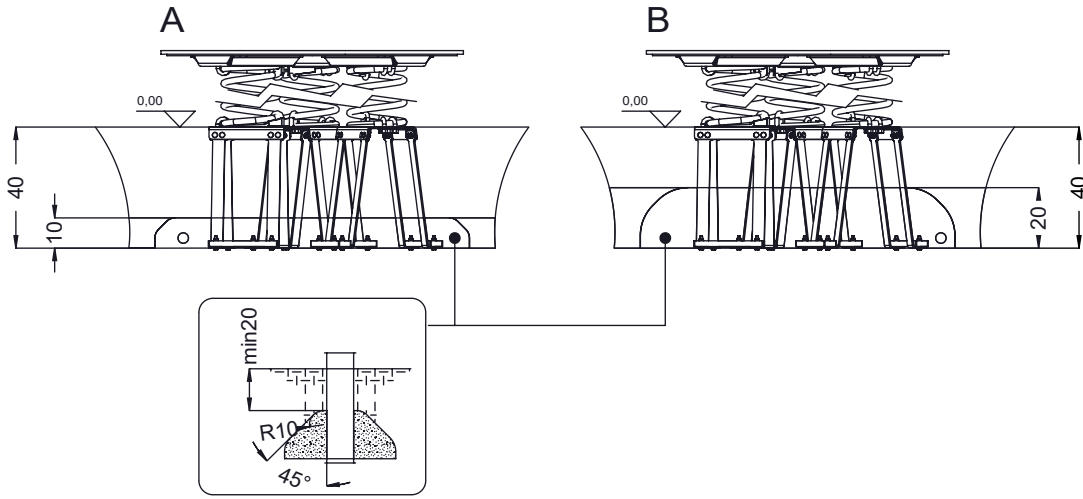

0619

v011
19.05.2021
A. H.
[cm]

vinci
play

K17

[cm]

1,5h

| | |
|---|---|
|  | K3 |
| M12x110 x12 |  |
| NOT INCLUDED |  |

[cm]

1,5h

061100
x1

b83
x1

b245
x3

b239
x3

996171
x3

| | |
|-----|-----------|
| | |
| 3x | SP3 (K17) |
| 3x | SP1 |
| 6x | SP2 |
| 3x | SP38 |
| 1 x | V002 |

K17

3x

K3

3x

[cm]

vinci
play

SP2 x1

SP2 x1

SP38 x3

000000-00000

[cm]

**vinci
play**