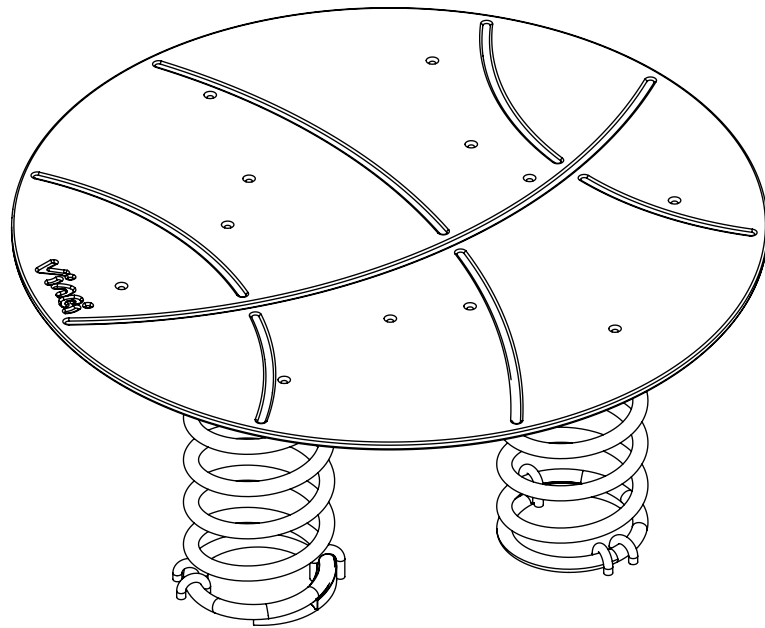

0619

v011
19.05.2021
A. H.
[cm]

vinci
play

K17

[cm]

1,5h

| | |
|---|---|
|  | K3 |
| M12x110 x12 |  |
| NOT INCLUDED |  |

[cm]

1,5h

061100
x1

b83
x1

b245
x3

b239
x3

996171
x3

| | |
|-----|-----------|
| | |
| 3x | SP3 (K17) |
| 3x | SP1 |
| 6x | SP2 |
| 3x | SP38 |
| 1 x | V002 |

K17

3x

K3

3x

[cm]

vinci
play

SP2 x1

SP2 x1

SP38 x3

000000-00000

[cm]

**vinci
play**