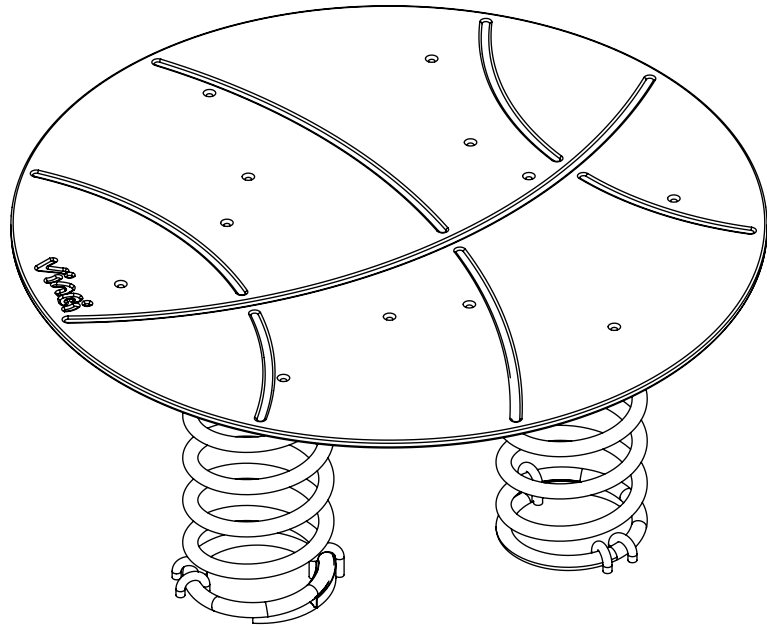

0619

v011
19.05.2021
A. H.
[cm]

vinci
play

K17

[cm]

1,5h

| | |
|---|---|
|  | K3 |
| M12x110 x12 |  |
| NOT INCLUDED |  |

[cm]

1,5h

061100
x1

b83
x1

b245
x3

b239
x3

996171
x3

| | |
|-----|-----------|
| | |
| 3x | SP3 (K17) |
| 3x | SP1 |
| 6x | SP2 |
| 3x | SP38 |
| 1 x | V002 |

K17

3x

K3

3x

[cm]

vinci
play

SP2 x1

SP2 x1

SP38 x3

000000-00000

[cm]

**vinci
play**