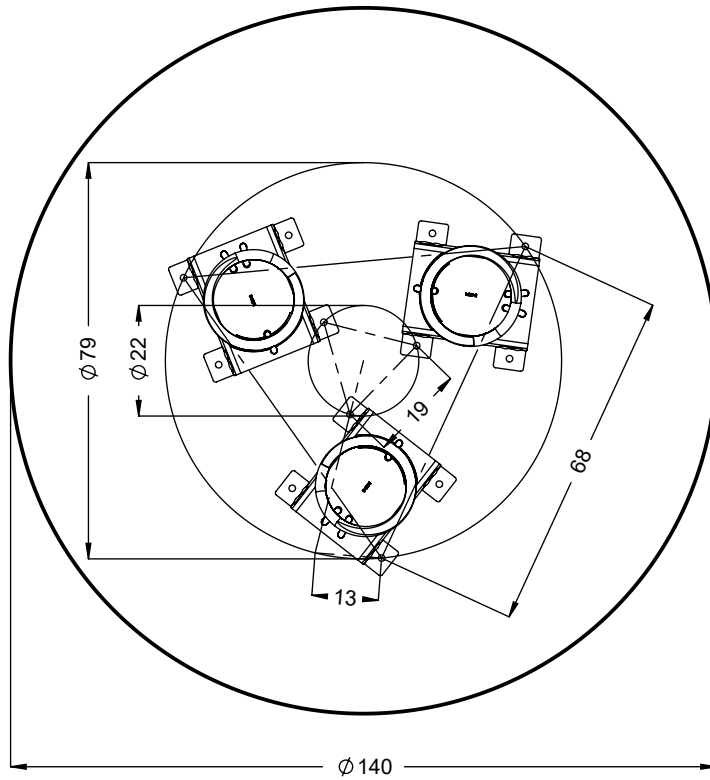

0619

v011
19.05.2021
A. H.
[cm]

vinci
play

K17

[cm]

1,5h

| | |
|---|---|
|  | K3 |
| M12x110 x12 |  |
| NOT INCLUDED |  |

[cm]

1,5h

061100
x1

b83
x1

b245
x3

b239
x3

996171
x3

| | |
|-----|-----------|
| | |
| 3x | SP3 (K17) |
| 3x | SP1 |
| 6x | SP2 |
| 3x | SP38 |
| 1 x | V002 |

K17

3x

K3

3x

[cm]

vinci
play

SP2 x1

SP2 x1

SP38 x3

000000-00000

[cm]

**vinci
play**