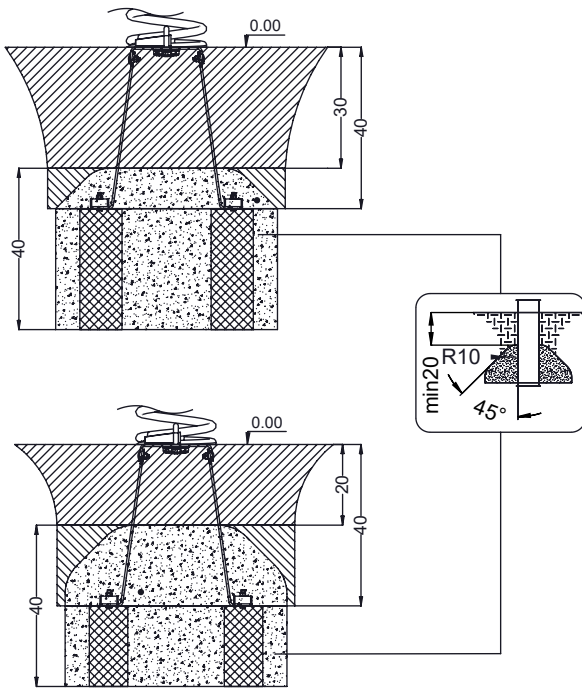

0619

v011
19.05.2021
A. H.
[cm]

vinci
play

K17

[cm]

1,5h

| | |
|---|---|
|  | K3 |
| M12x110 x12 |  |
| NOT INCLUDED |  |

[cm]

1,5h

061100
x1

b83
x1

b245
x3

b239
x3

996171
x3

| | |
|-----|-----------|
| | |
| 3x | SP3 (K17) |
| 3x | SP1 |
| 6x | SP2 |
| 3x | SP38 |
| 1 x | V002 |

K17

3x

K3

3x

[cm]

vinci
play

SP2 x1

SP2 x1

SP38 x3

000000-00000

[cm]

**vinci
play**