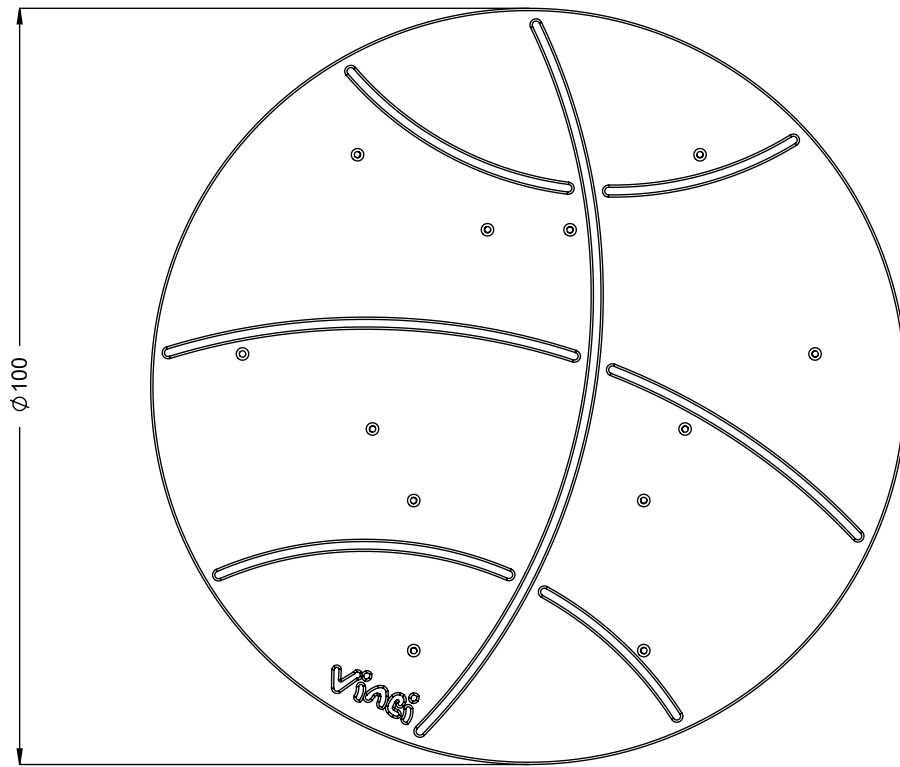

0619

v011
19.05.2021
A. H.
[cm]

vinci
play

K17

[cm]

1,5h

| | |
|---|---|
|  | K3 |
| M12x110 x12 |  |
| NOT INCLUDED |  |

[cm]

1,5h

061100
x1

b83
x1

b245
x3

b239
x3

996171
x3

| | |
|-----|-----------|
| | |
| 3x | SP3 (K17) |
| 3x | SP1 |
| 6x | SP2 |
| 3x | SP38 |
| 1 x | V002 |

K17

3x

K3

3x

[cm]

vinci
play

SP2 x1

SP2 x1

SP38 x3

000000-00000

[cm]

**vinci
play**