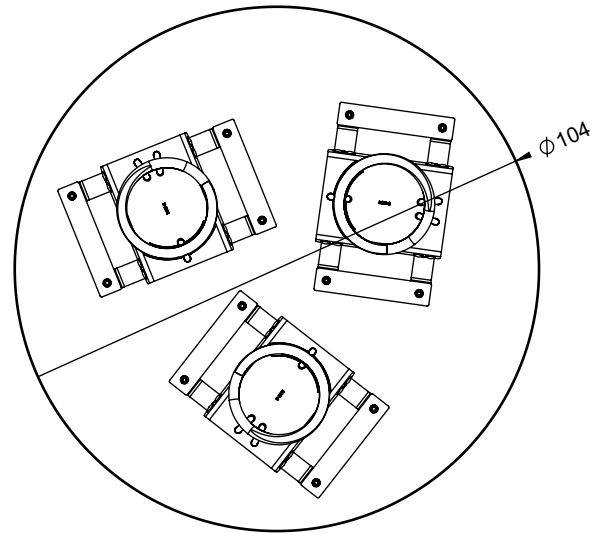

0619

v011
19.05.2021
A. H.
[cm]

vinci
play

K17

[cm]

1,5h

| | |
|---|---|
|  | K3 |
| M12x110 x12 |  |
| NOT INCLUDED |  |

[cm]

1,5h

061100
x1

b83
x1

b245
x3

b239
x3

996171
x3

| | |
|-----|-----------|
| | |
| 3x | SP3 (K17) |
| 3x | SP1 |
| 6x | SP2 |
| 3x | SP38 |
| 1 x | V002 |

K17

3x

K3

3x

[cm]

vinci
play

SP2 x1

SP2 x1

SP38 x3

000000-00000

[cm]

**vinci
play**