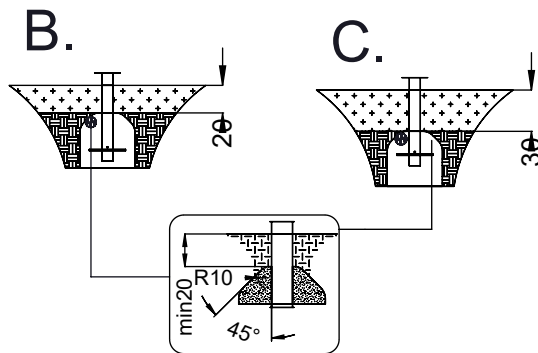

0619

v011
19.05.2021
A. H.
[cm]

vinci
play

K17

[cm]

1,5h

| | |
|---|---|
|  | K3 |
| M12x110 x12 |  |
| NOT INCLUDED |  |

[cm]

1,5h

061100
x1

b83
x1

b245
x3

b239
x3

996171
x3

| | |
|-----|-----------|
| | |
| 3x | SP3 (K17) |
| 3x | SP1 |
| 6x | SP2 |
| 3x | SP38 |
| 1 x | V002 |

K17

3x

K3

3x

[cm]

vinci
play

SP2 x1

SP2 x1

SP38 x3

000000-00000

[cm]

**vinci
play**