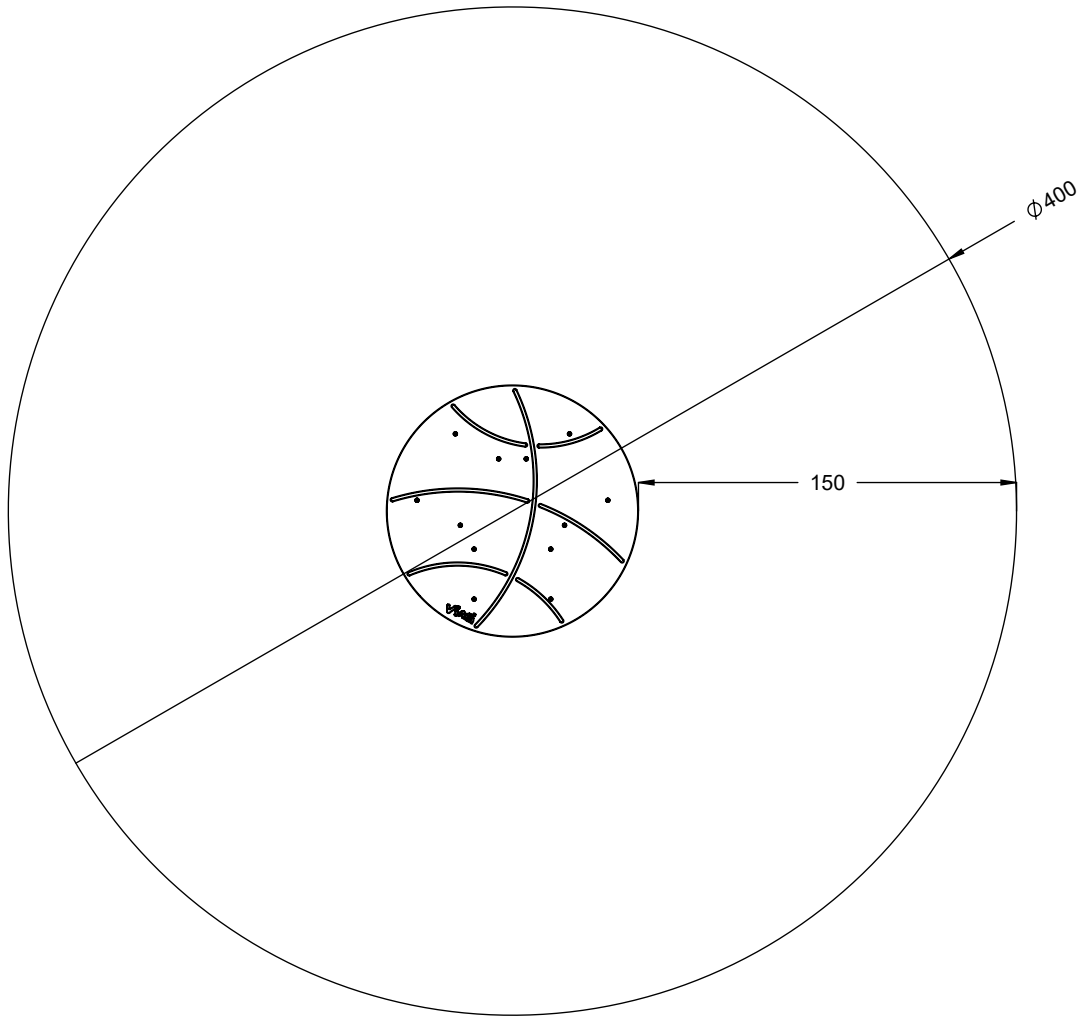

0619

v011
19.05.2021
A. H.
[cm]

vinci
play

K17

[cm]

1,5h

| | |
|---|---|
|  | K3 |
| M12x110 x12 |  |
| NOT INCLUDED |  |

[cm]

1,5h

061100
x1

b83
x1

b245
x3

b239
x3

996171
x3

| | |
|-----|-----------|
| | |
| 3x | SP3 (K17) |
| 3x | SP1 |
| 6x | SP2 |
| 3x | SP38 |
| 1 x | V002 |

K17

3x

K3

3x

[cm]

vinci
play

SP2 x1

SP2 x1

SP38 x3

000000-00000

[cm]

**vinci
play**