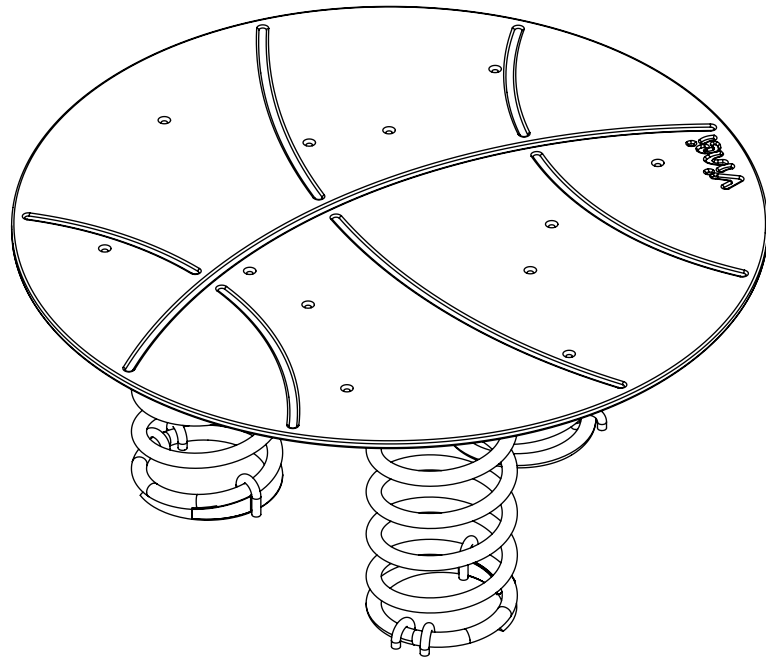

0619

v011
19.05.2021
A. H.
[cm]

vinci
play

K17

[cm]

1,5h

| | |
|---|---|
|  | K3 |
| M12x110 x12 |  |
| NOT INCLUDED |  |

[cm]

1,5h

061100
x1

b83
x1

b245
x3

b239
x3

996171
x3

| | |
|-----|-----------|
| | |
| 3x | SP3 (K17) |
| 3x | SP1 |
| 6x | SP2 |
| 3x | SP38 |
| 1 x | V002 |

K17

3x

K3

3x

[cm]

vinci
play

SP2 x1

SP2 x1

SP38 x3

000000-00000

[cm]

**vinci
play**