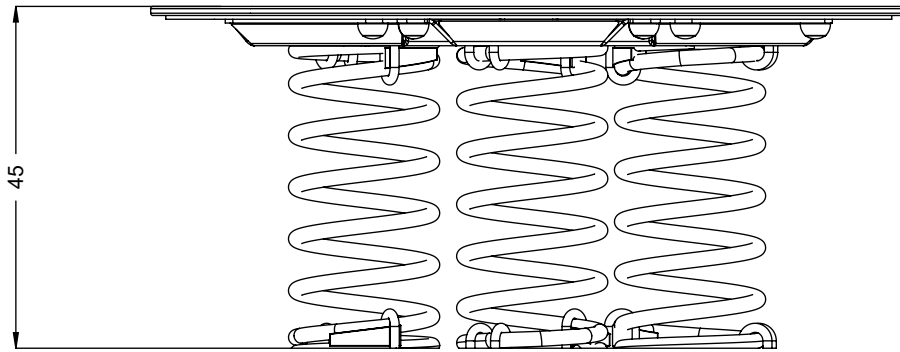

0619

v011
19.05.2021
A. H.
[cm]

vinci
play

K17

[cm]

1,5h

| | |
|---|---|
|  | K3 |
| M12x110 x12 |  |
| NOT INCLUDED |  |

[cm]

1,5h

061100
x1

b83
x1

b245
x3

b239
x3

996171
x3

| | |
|-----|-----------|
| | |
| 3x | SP3 (K17) |
| 3x | SP1 |
| 6x | SP2 |
| 3x | SP38 |
| 1 x | V002 |

K17

3x

K3

3x

[cm]

vinci
play

SP2 x1

SP2 x1

SP38 x3

000000-00000

[cm]

**vinci
play**