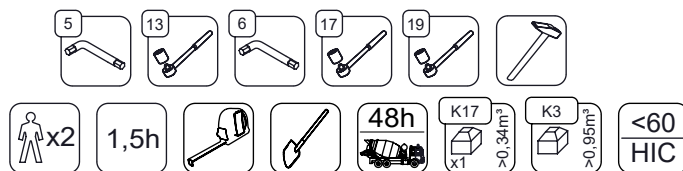

0619

v011
19.05.2021
A. H.
[cm]

vinci
play

K17

[cm]

1,5h

| | |
|---|---|
|  | K3 |
| M12x110 x12 |  |
| NOT INCLUDED |  |

[cm]

1,5h

061100
x1

b83
x1

b245
x3

b239
x3

996171
x3

| | |
|-----|-----------|
| | |
| 3x | SP3 (K17) |
| 3x | SP1 |
| 6x | SP2 |
| 3x | SP38 |
| 1 x | V002 |

K17

3x

K3

3x

[cm]

vinci
play

SP2 x1

SP2 x1

SP38 x3