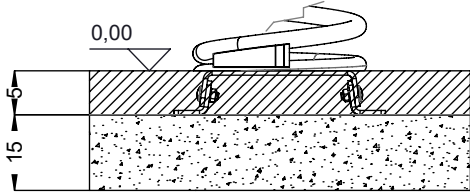

0619

v011
19.05.2021
A. H.
[cm]

vinci
play

K17

[cm]

1,5h

| | |
|---|---|
|  | K3 |
| M12x110 x12 |  |
| NOT INCLUDED |  |

[cm]

1,5h

061100
x1

b83
x1

b245
x3

b239
x3

996171
x3

| | |
|-----|-----------|
| | |
| 3x | SP3 (K17) |
| 3x | SP1 |
| 6x | SP2 |
| 3x | SP38 |
| 1 x | V002 |

K17

3x

K3

3x

[cm]

vinci
play

SP2 x1

SP2 x1

SP38 x3