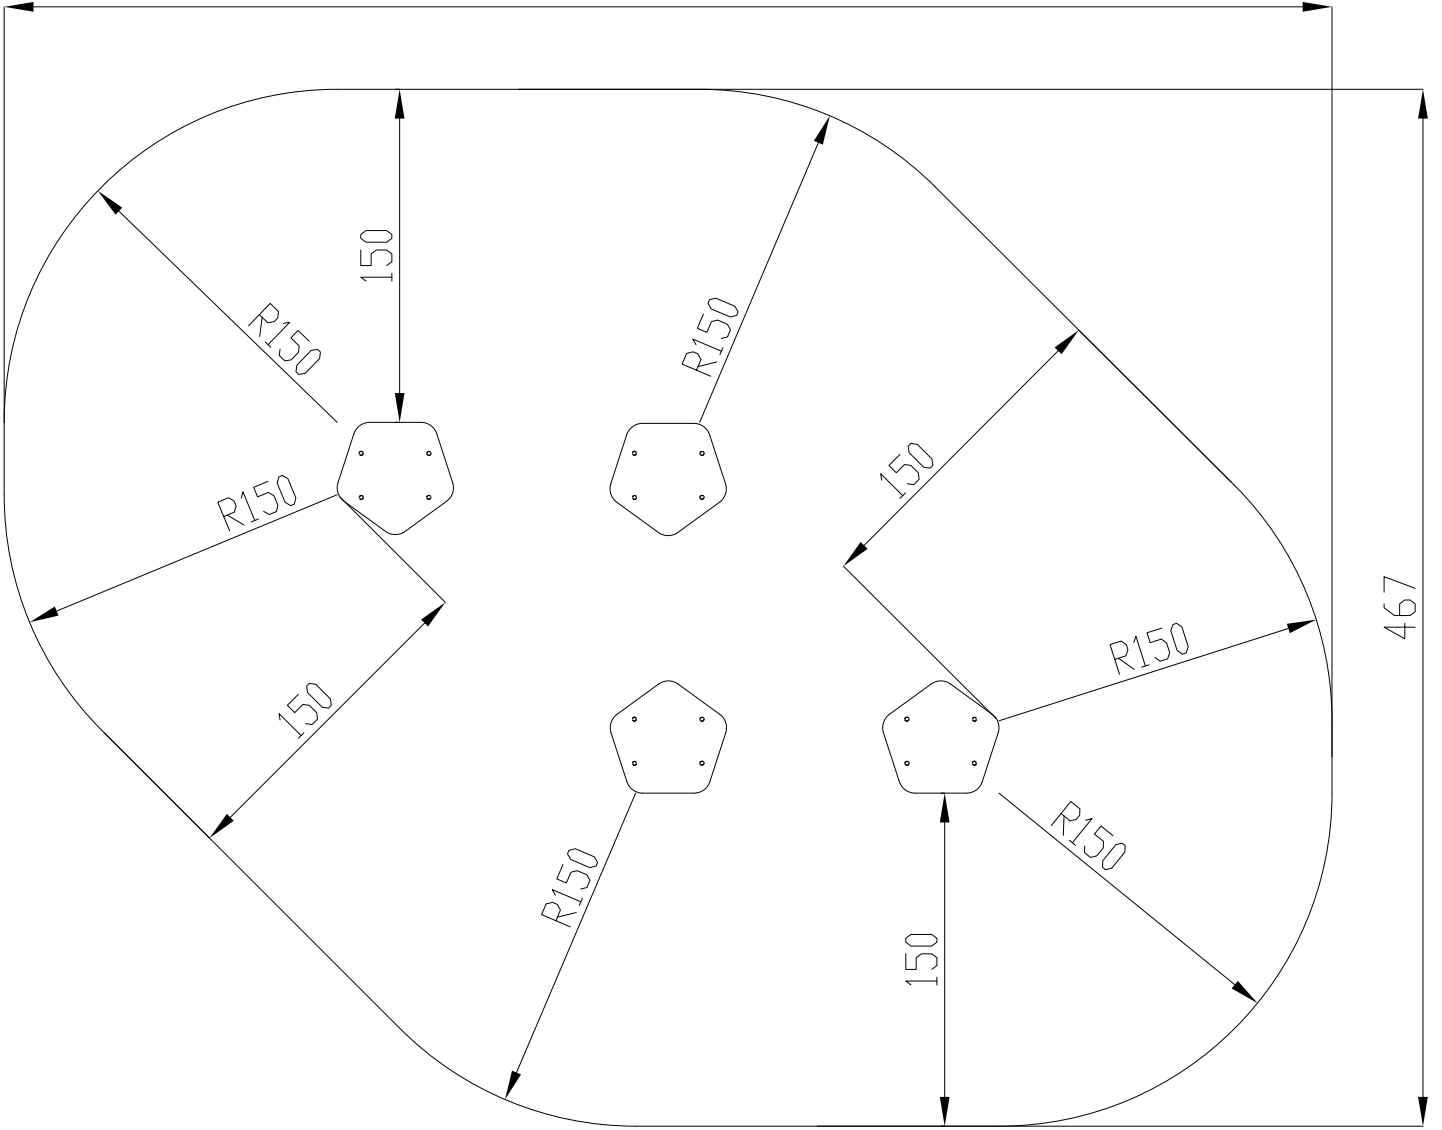

# 0625

298

[cm]

vinci  
play

598

467

123

123

[cm]

vinci  
play

K17

K3

[cm]

vinci play

141258  
x4

b245-2  
x4

996171  
x2

996180  
x2

b239  
x4

b238	061192	b237-1
x16	x8	x16
	**	*

SP1 x4

SP2 x8

SP3 x4 \*\*

SP34 x4 (HPL)