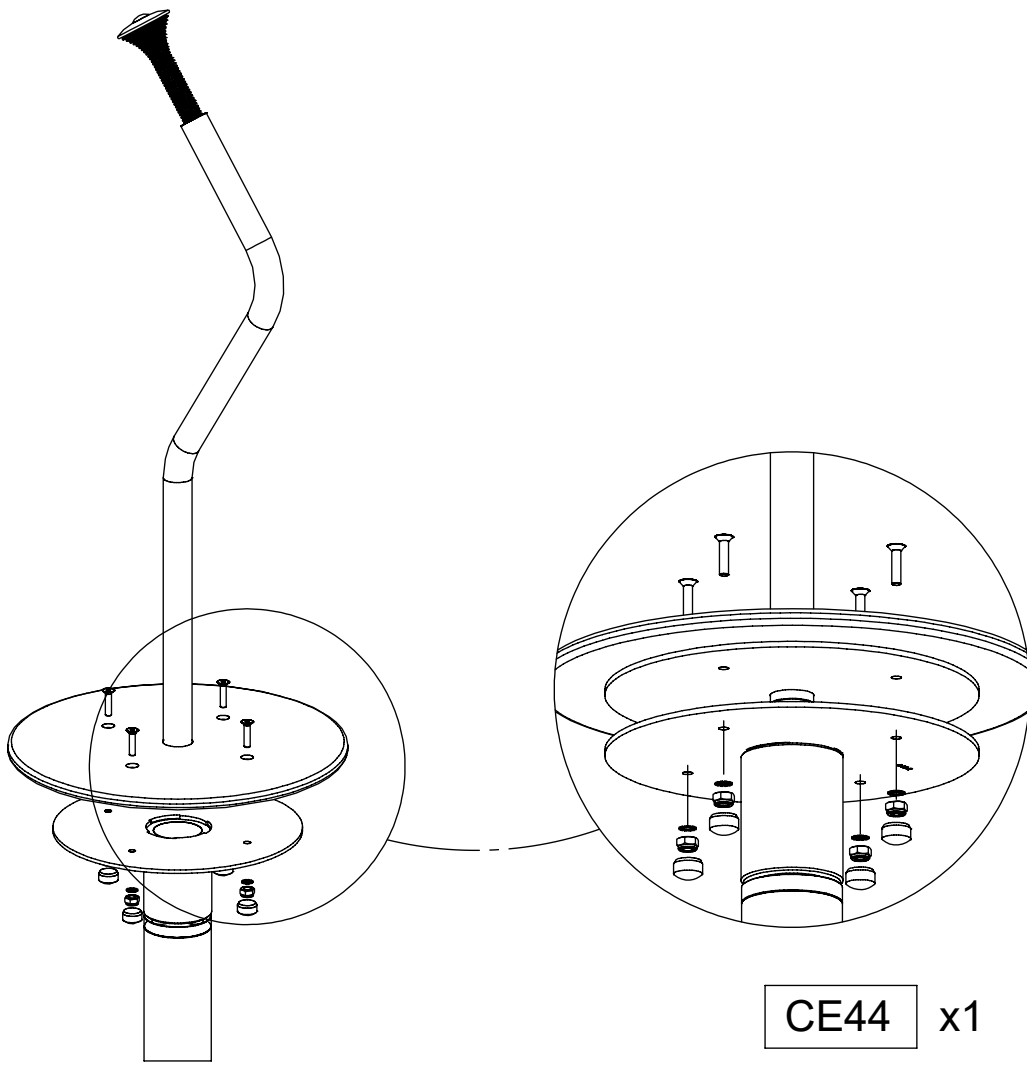

vinci  
play

K25

K3

	K3
M10x120 x4	
<b>NOT INCLUDED</b>	

1x	CE44
1x	V001

[cm]

 x2  
  1h  
   
   
  x1 >0.06 m³  
  48h

vinci  
play

[cm]

vinci  
play

V001

Part No:  
000000-  
00000

000000-00000