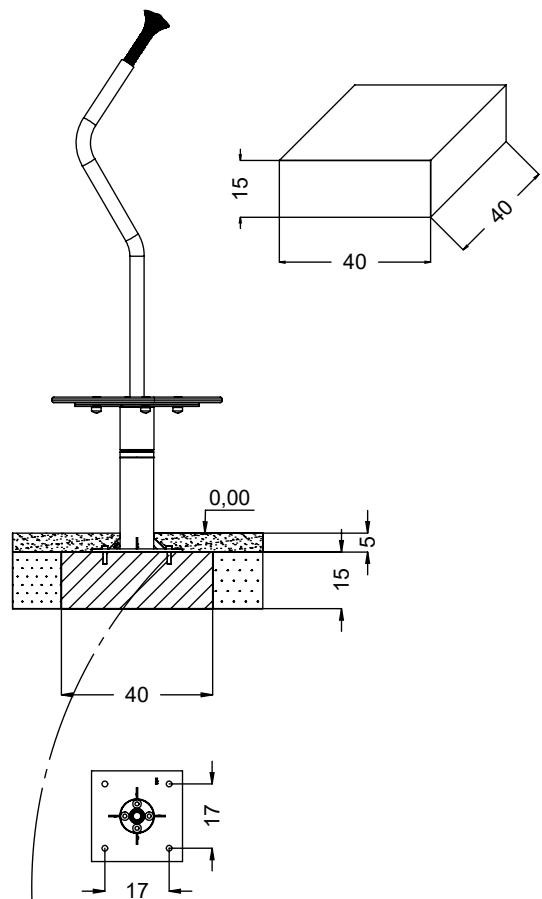

# 0701-1

[cm]  
v.010  
30.09.2021  
B. K.

vinci  
play

[cm]

vinci  
play

[cm]

vinci  
play

[cm]

vinci  
play

K25

K3

	K3
M10x120 x4	
<b>NOT INCLUDED</b>	

1x	CE44
1x	V001

[cm]

 x2  
  1h  
   
   
  x1 >0.06 m³  
  48h

vinci  
play

[cm]

vinci  
play

V001

Part No:  
000000-  
00000

000000-00000