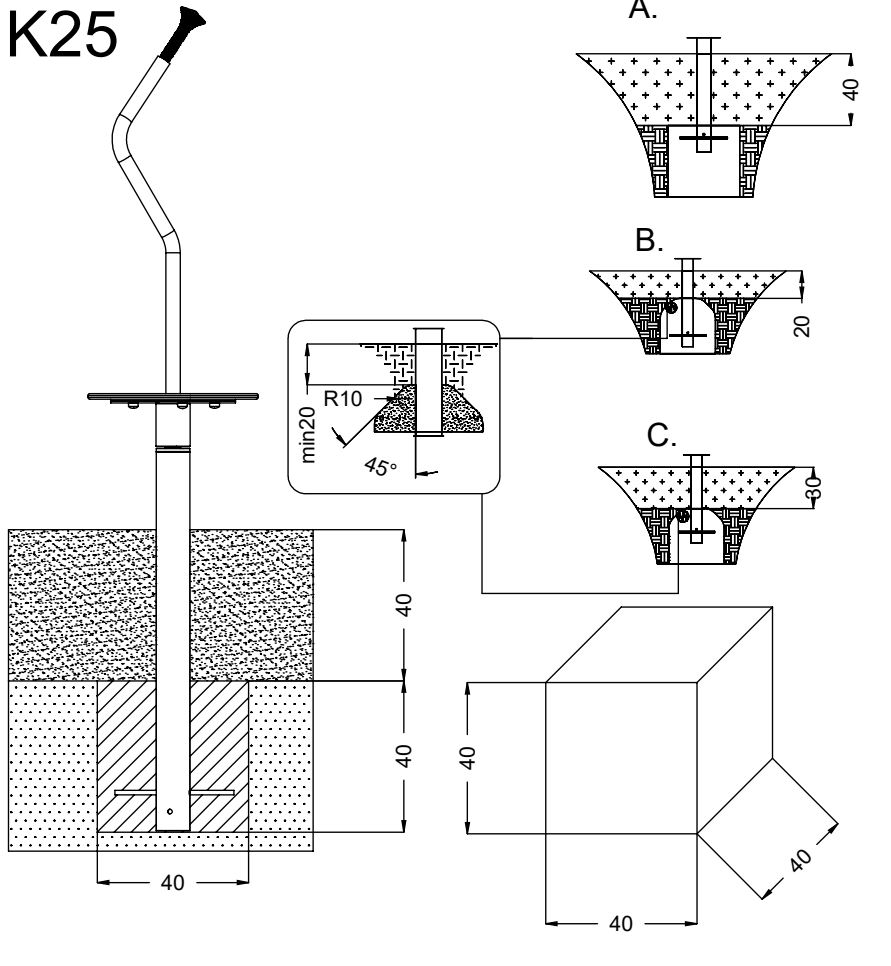

# 0701-1

[cm]  
v.010  
30.09.2021  
B. K.

vinci  
play

[cm]

vinci  
play

[cm]

vinci  
play

[cm]

vinci  
play

K25

K3

	K3
M10x120 x4	
<b>NOT INCLUDED</b>	

1x	CE44
1x	V001

[cm]

 x2  
  1h  
   
   
  x1 >0.06 m³  
  48h

vinci  
play

[cm]

vinci  
play

V001

Part No:  
000000-  
00000

000000-00000