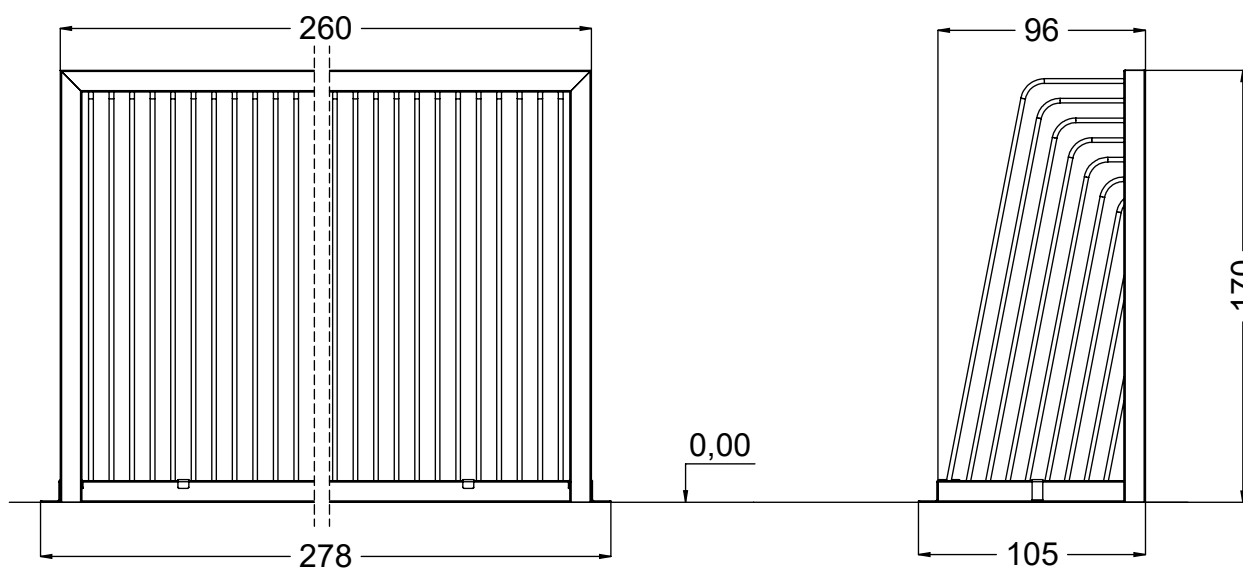

2024

2025

2026

[cm]

vinci
play