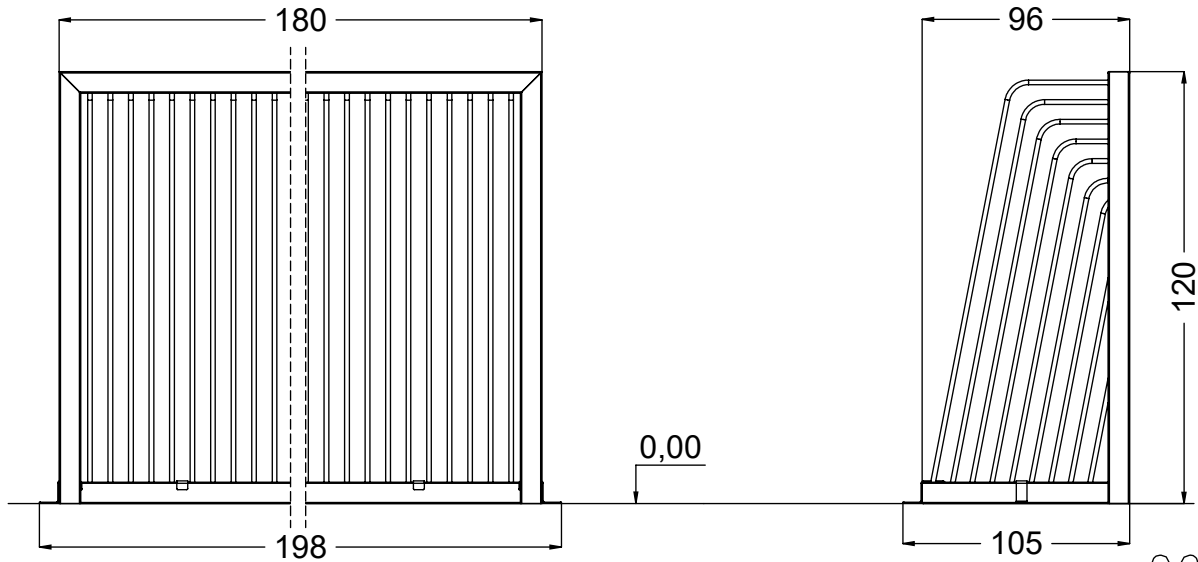

2024

2025

2026

[cm]

vinci
play