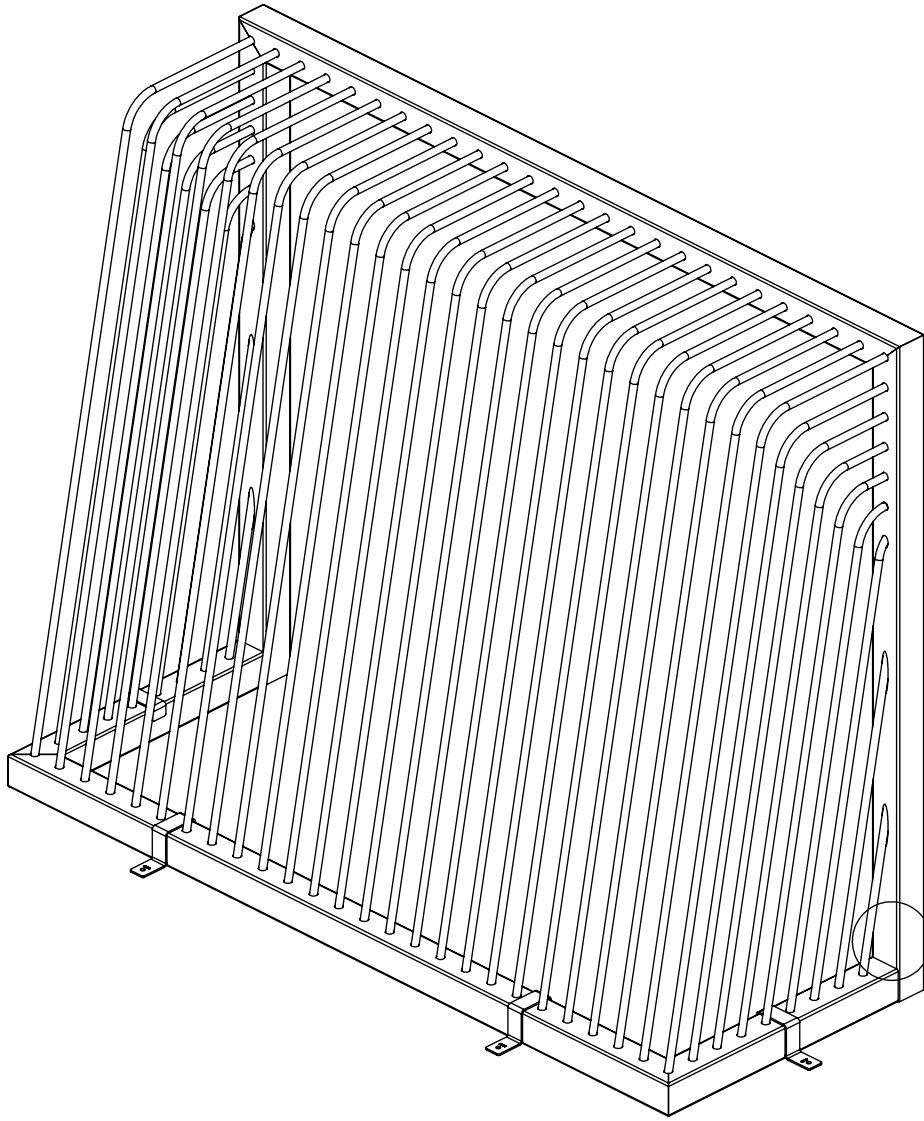

48h

vinci
play

1x **Z5**

M12 x4

NOT INCLUDED 

[cm]

vinci
play

‰