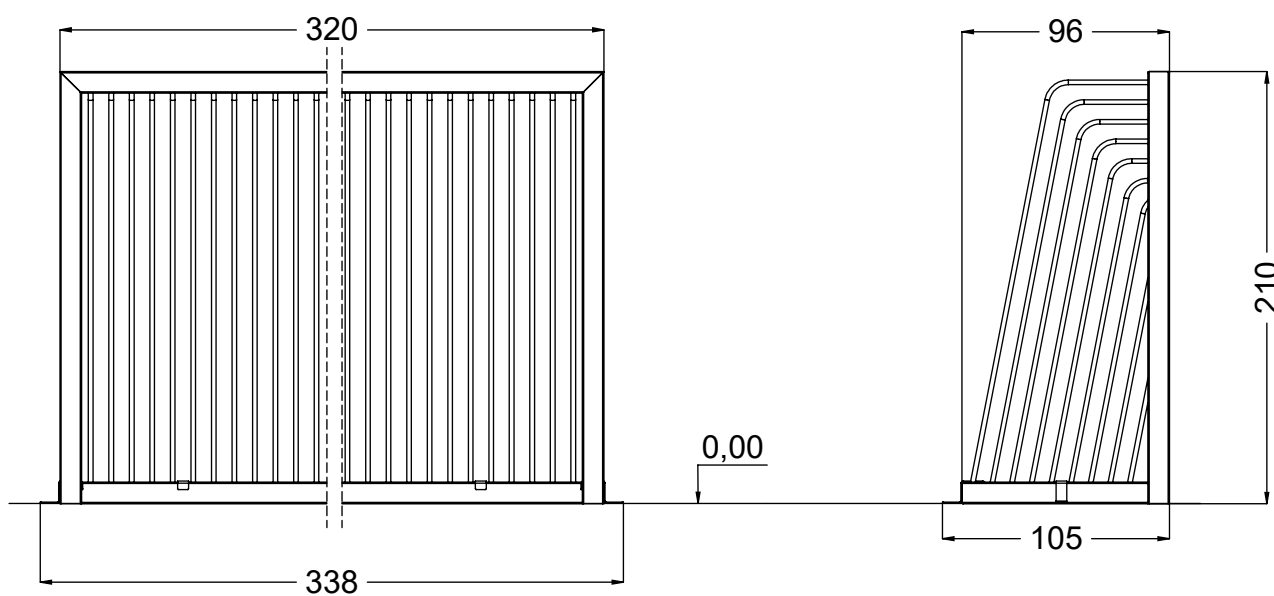

2020

2021

2022

[cm]

vinci
play