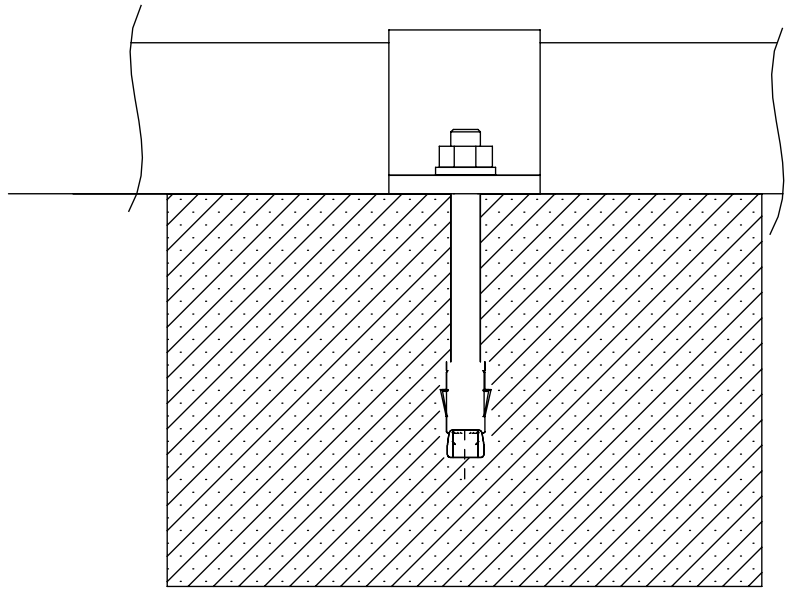

vinci
play

48h

M12 x4

NOT INCLUDED

	2020	2021	2022	2024	2025	2026
W	313	333	260	253	273	193
Y	225	245	172	165	185	105

1x	Z5
1x	V002

[cm]

1h