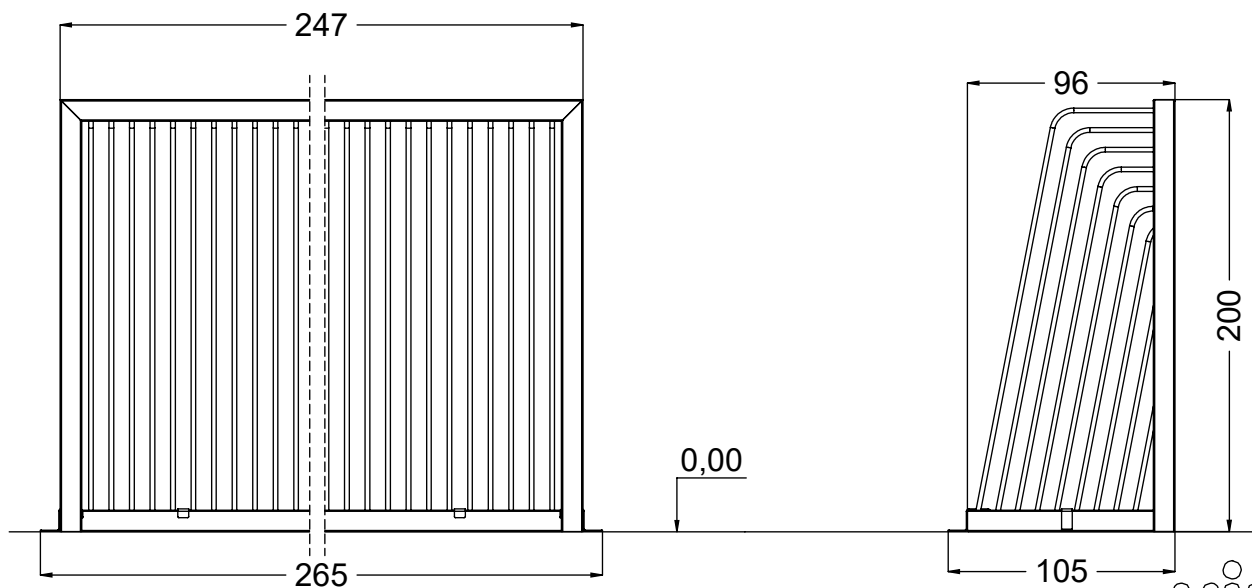

2020

2021

2022

[cm]

vinci
play