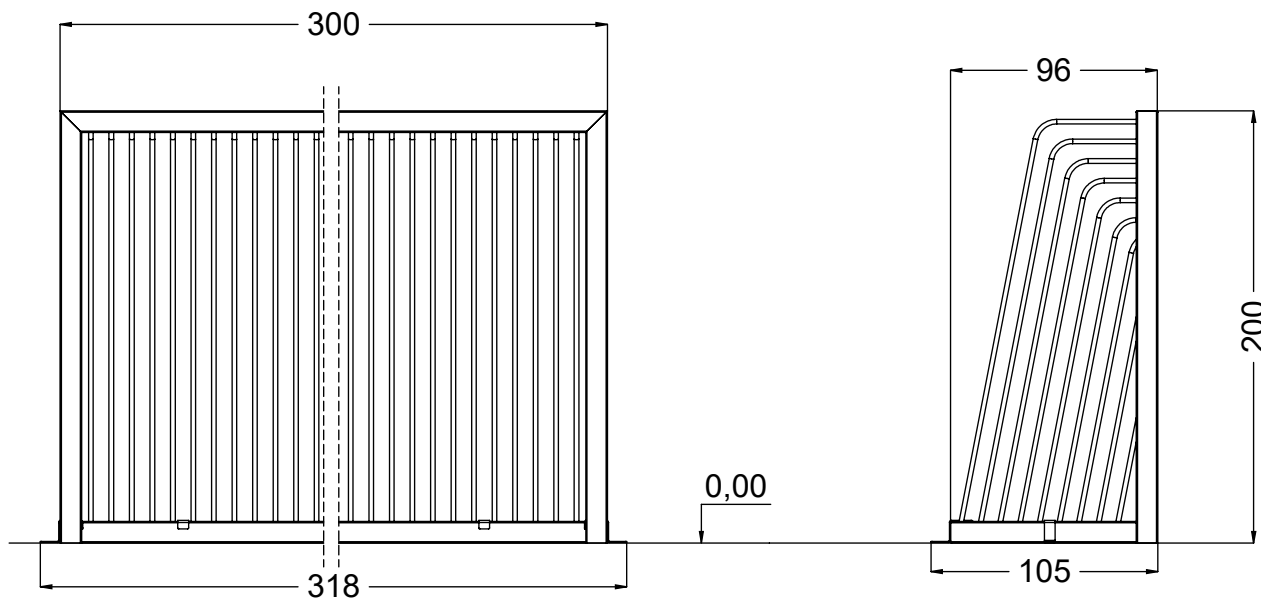

2020

2021

2022

[cm]

vinci
play