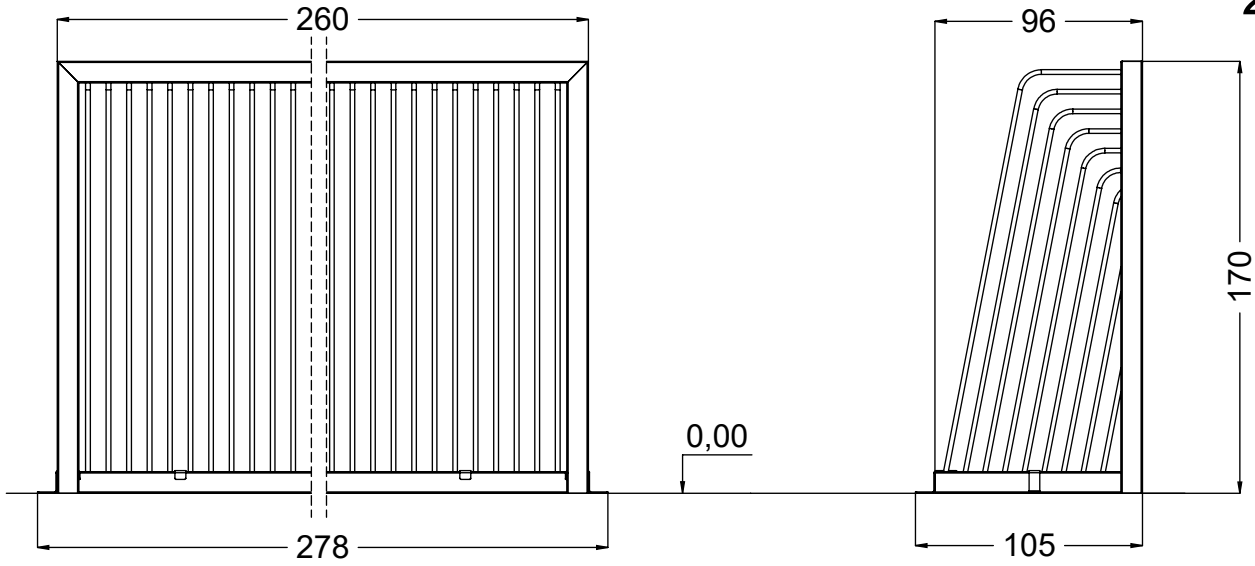

2024

2025

2026

[cm]

vinci
play