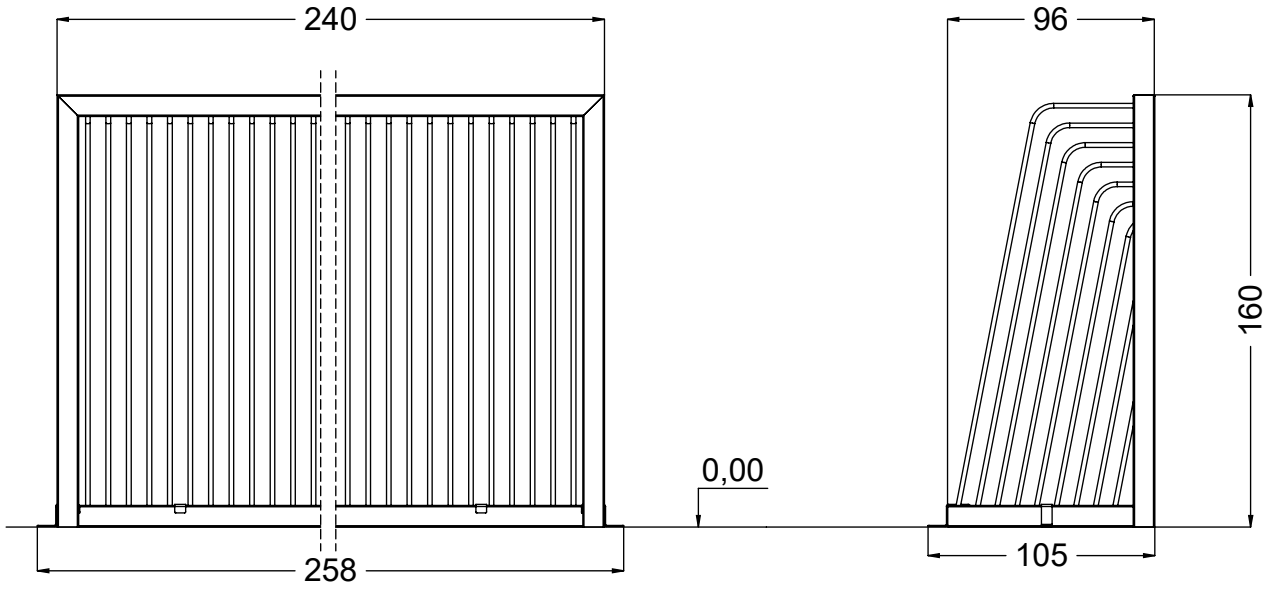

2024

2025

2026

[cm]

vinci
play