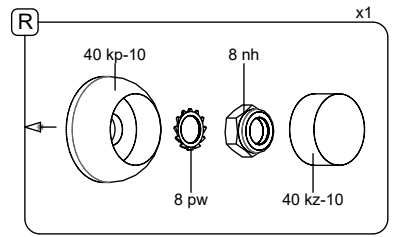

[cm]

vinci play