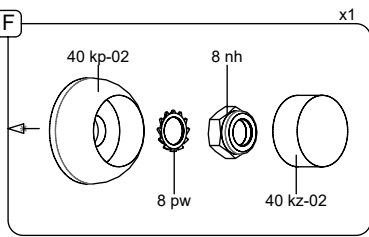

[cm]

vinci
play