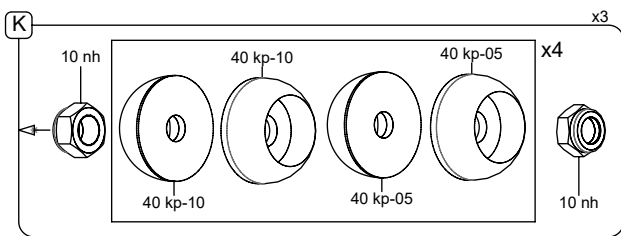

[cm]

vinci
play