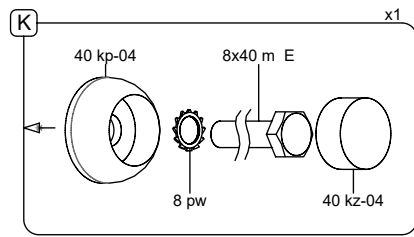

[cm]

vinci play