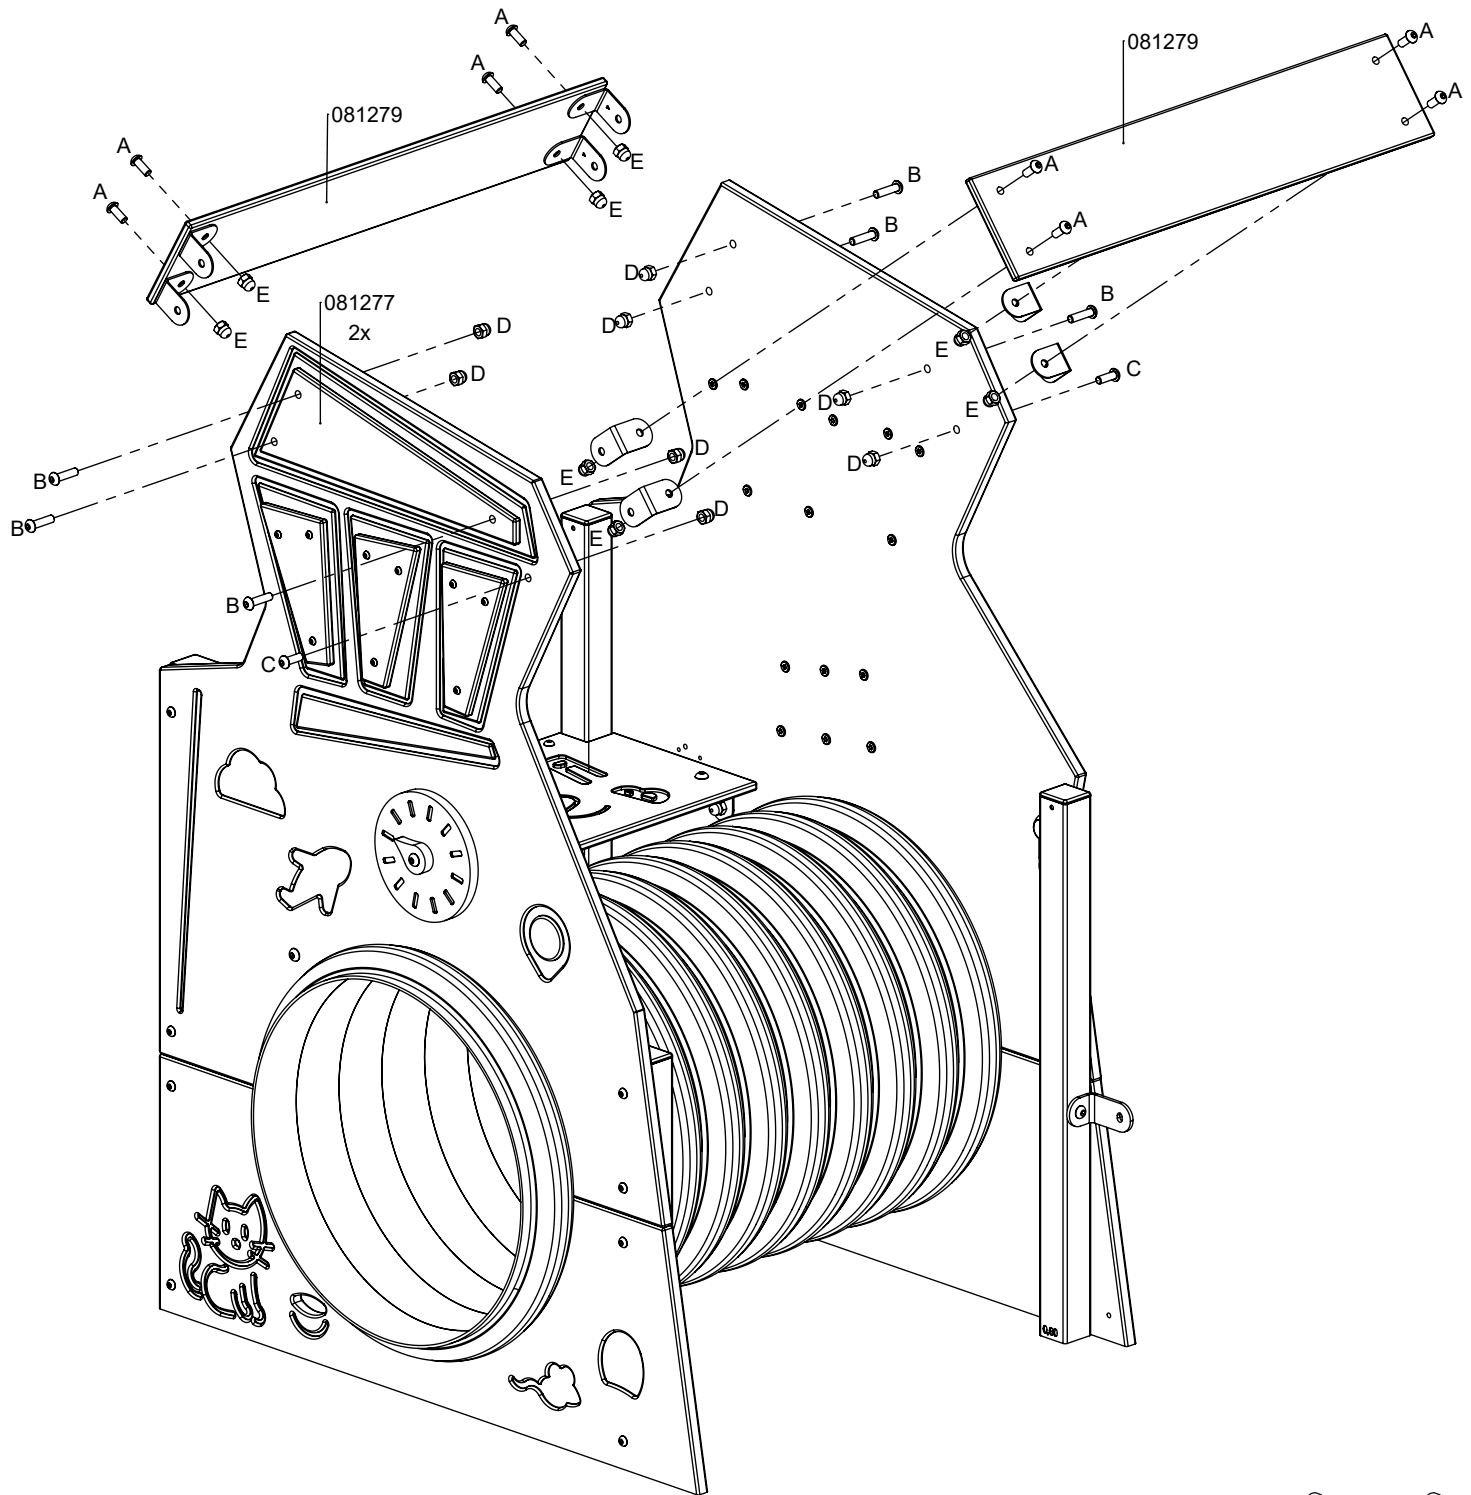

[cm]

vinci
play