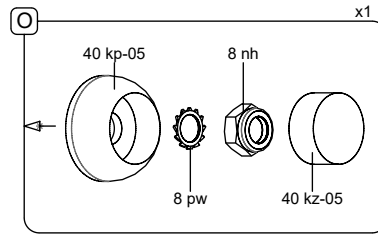

[cm]

vinci play