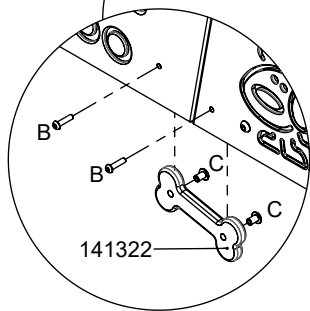

[cm]

vinci
play