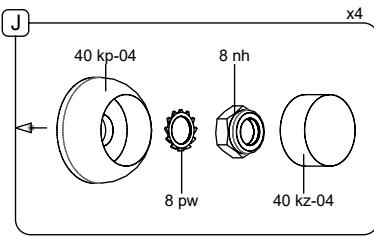

[cm]

vinci play