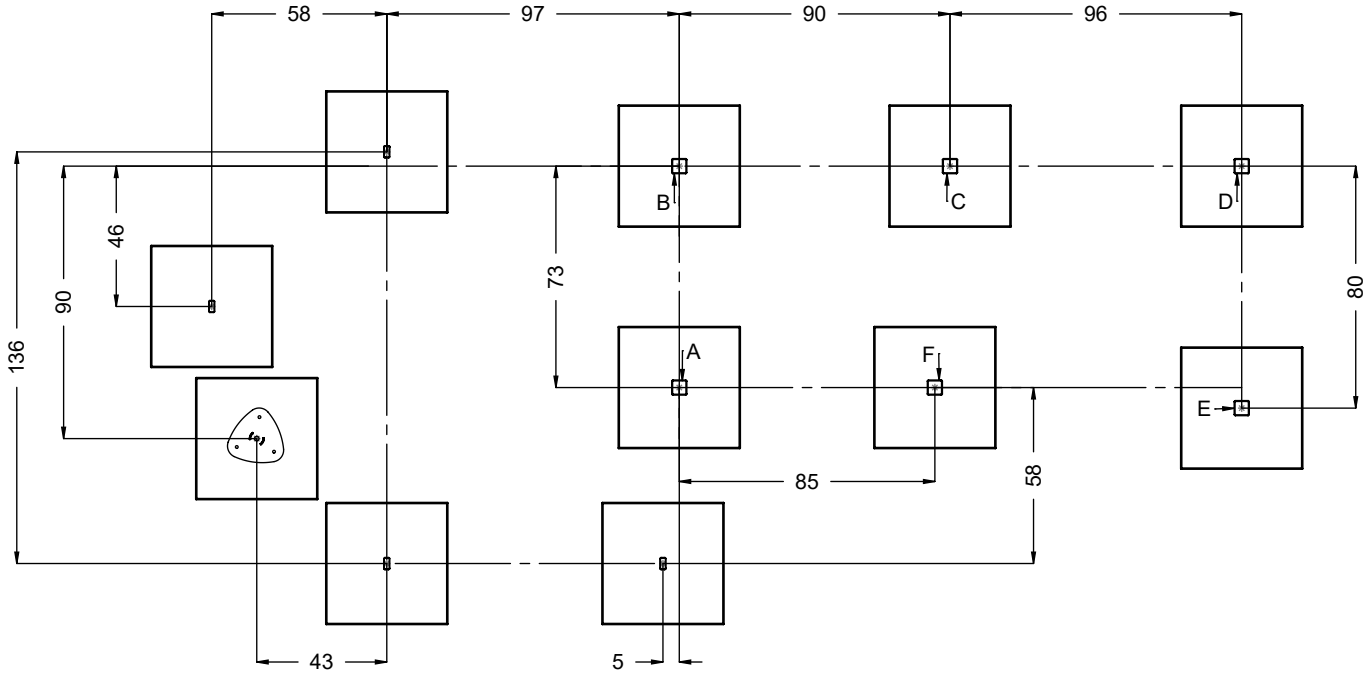

# 0841

v012  
12.08.2021  
A. H.  
[cm]

vinci  
play

[cm]

vinci  
play

**K2**

- M8x120 x4
- M10x120 x10
- NOT INCLUDED

**K3**

- M10x120 x14
- NOT INCLUDED

[cm]

- Person icon x2
- 5,5h
- Wrench icon
- Screwdriver icon
- Box icon x11
- 0,06m³
- 48h
- Truck icon
- Box icon x11
- 0,02m³

vinci play

081286  
x1

082149  
x1

081276  
x6

081271  
x1