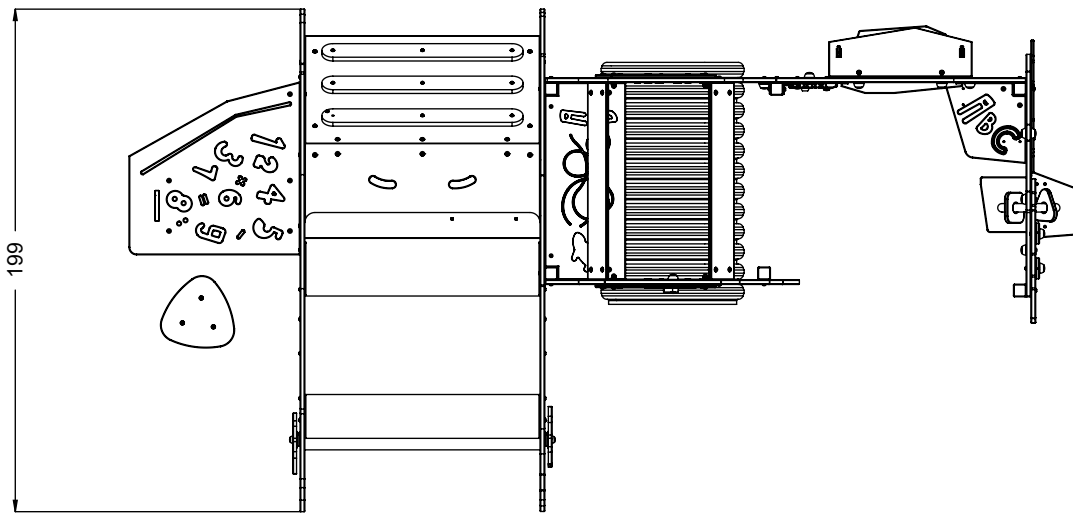

# 0841

v012  
12.08.2021  
A. H.  
[cm]

vinci  
play

[cm]

vinci  
play

**K2**

- M8x120 x4
- M10x120 x10
- NOT INCLUDED

**K3**

- M10x120 x14
- NOT INCLUDED

[cm]

- Person icon x2
- 5,5h
- Wrench icon
- Screwdriver icon
- Box icon x11
- 0,06m³
- 48h
- Truck icon
- Box icon x11
- 0,02m³

vinci play

081286  
x1

082149  
x1

081276  
x6

081271  
x1