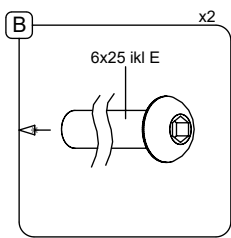

[cm]

vinci
play