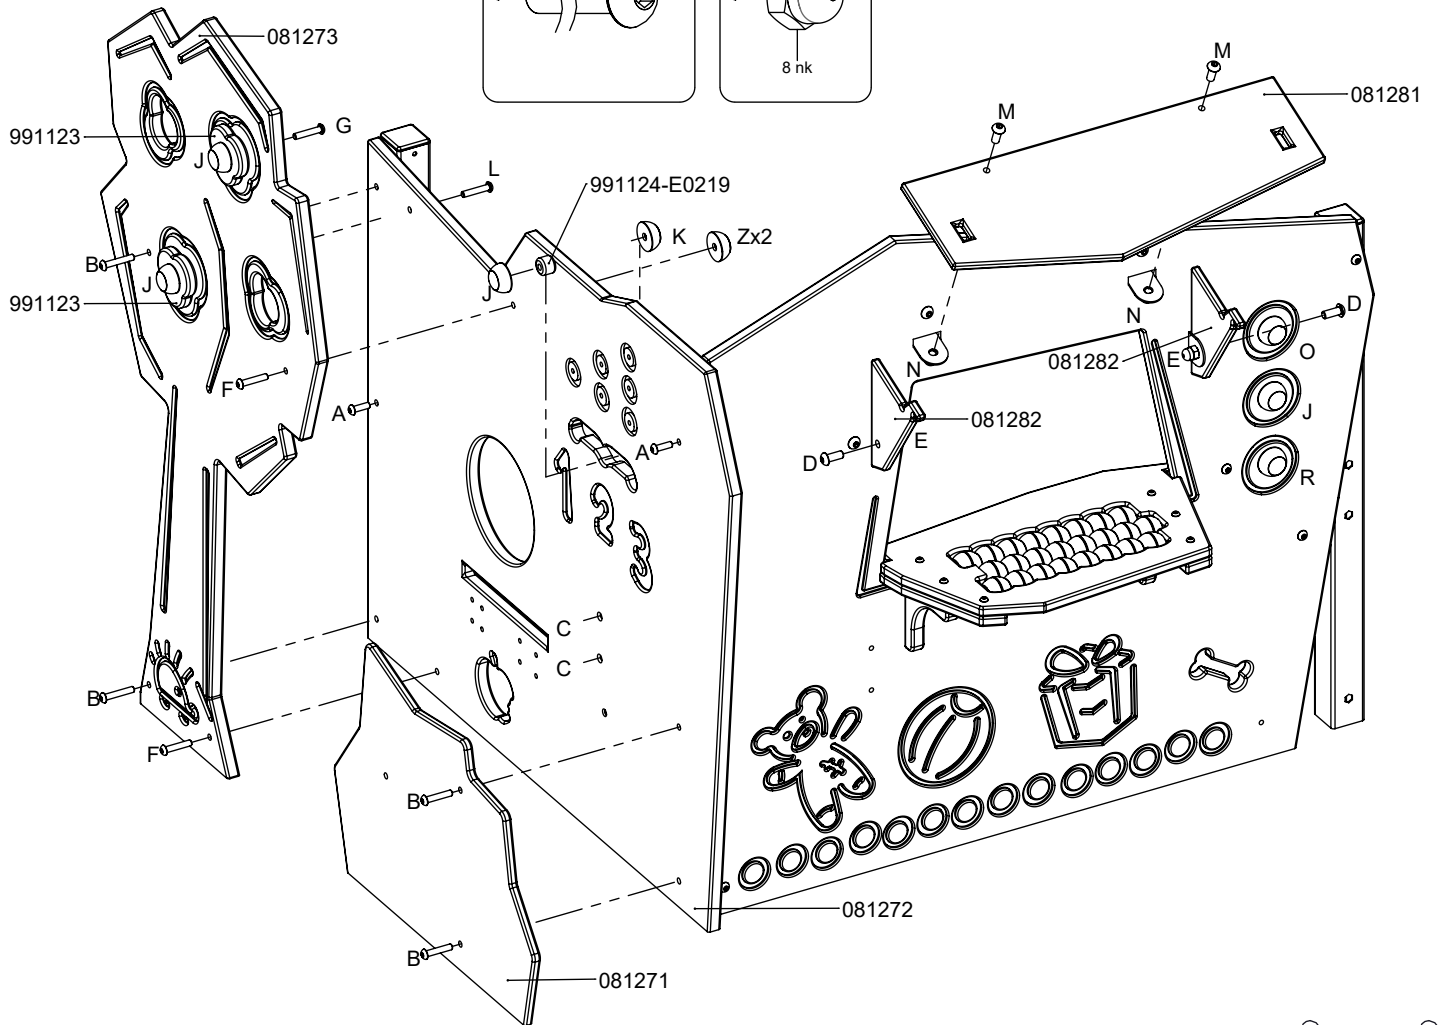

[cm]

vinci play