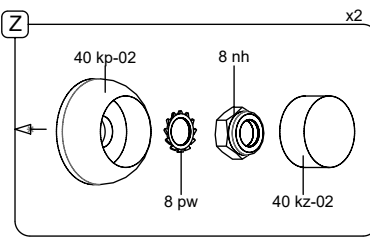

[cm]

vinci play