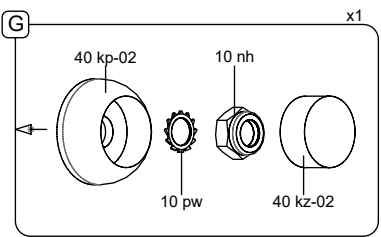

[cm]

vinci
play