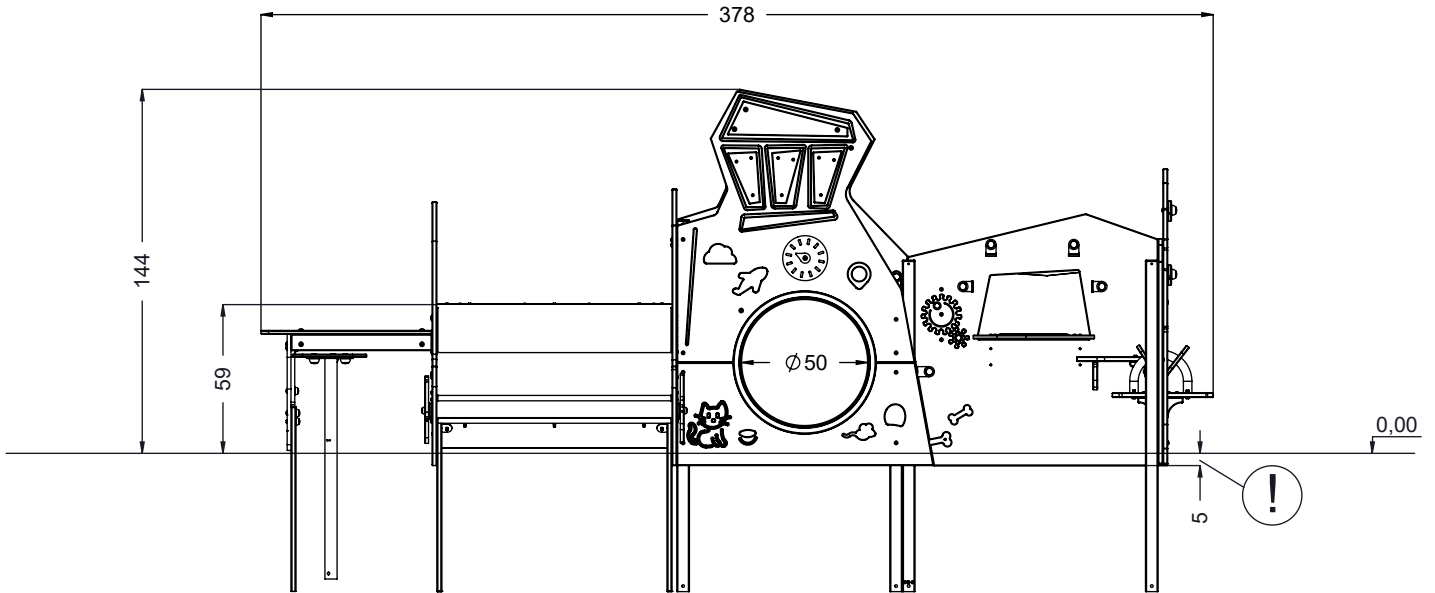

# 0841

v012  
12.08.2021  
A. H.  
[cm]

vinci  
play

[cm]

vinci  
play

**K2**

- M8x120 x4
- M10x120 x10
- NOT INCLUDED

**K3**

- M10x120 x14
- NOT INCLUDED

[cm]

- Person icon x2
- 5,5h
- Wrench icon
- Screwdriver icon
- Box icon x11
- 0,06m³
- 48h
- Truck icon
- Box icon x11
- 0,02m³

vinci play

081286  
x1

082149  
x1

081276  
x6

081271  
x1