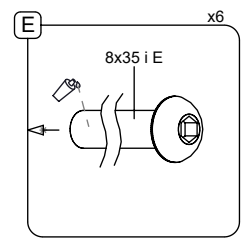

[cm]

vinci
play