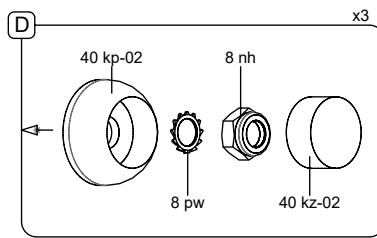

[cm]

vinci
play