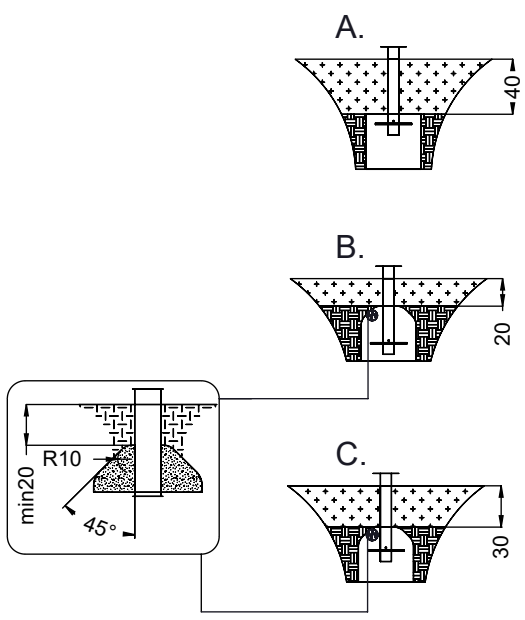

# 0841

v012  
12.08.2021  
A. H.  
[cm]

vinci  
play

[cm]

vinci  
play

**K2**

- M8x120 x4
- M10x120 x10
- NOT INCLUDED

**K3**

- M10x120 x14
- NOT INCLUDED

[cm]

- Person icon x2
- 5,5h
- Wrench icon
- Screwdriver icon
- Box icon x11
- 0,06m³
- 48h
- Truck icon
- Box icon x11
- 0,02m³

vinci play

081286  
x1

082149  
x1

081276  
x6

081271  
x1