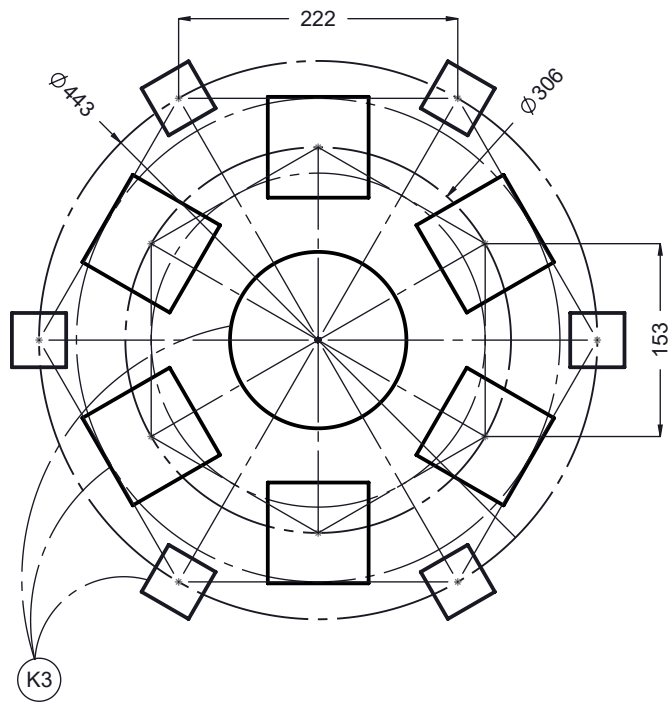

vinci
play

[cm]

vinci
play

K17

K17
x1
>0,34m³

K17

K17
x6
>0,12m³

A.

B.

C.

K1

K1
x6
>0,06m³

[cm]

6,5h

48h

K1, K17
x6
>1,45m³

vinci
play

K3

K3

M12x110
x12

Ø12

NOT INCLUDED

K3

x1

SP38 x9

SP95 x6

SP95 x6

[cm]

vinci play

[cm]

vinci
play

V001