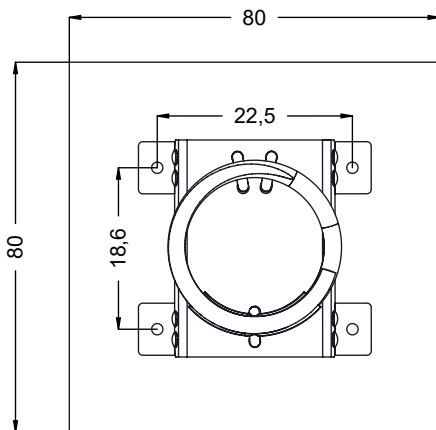

B.

C.

K1

K1
x6
>0,06m³

[cm]

6,5h

48h

K1, K17
x6
>1,45m³

vinci
play

K3

K3

M12x110
x12

Ø12

NOT INCLUDED

K3

x1

>0.23m³

K3

K3

M10x120
x24

Ø10

NOT INCLUDED

K3

K3

>0.02m³

[cm]

x1

6,5h

K3

>0.95m³

vinci play

061239
x1