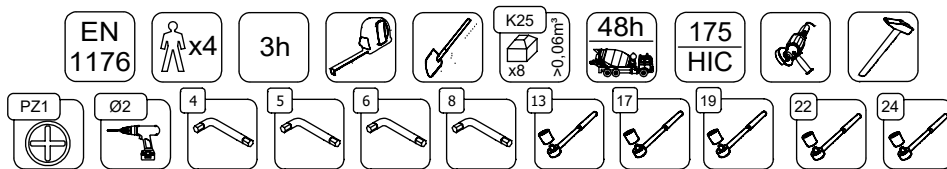

# RB1385

v011  
30.09.2021  
D. P.  
[cm]

vinci  
play

[cm]

vinci  
play

	L
RB1385-20m	2453
RB1385-30m	3453
RB1385-40m	4453

	S
RB1385-20m	2315
RB1385-30m	3315
RB1385-40m	4315

[cm]