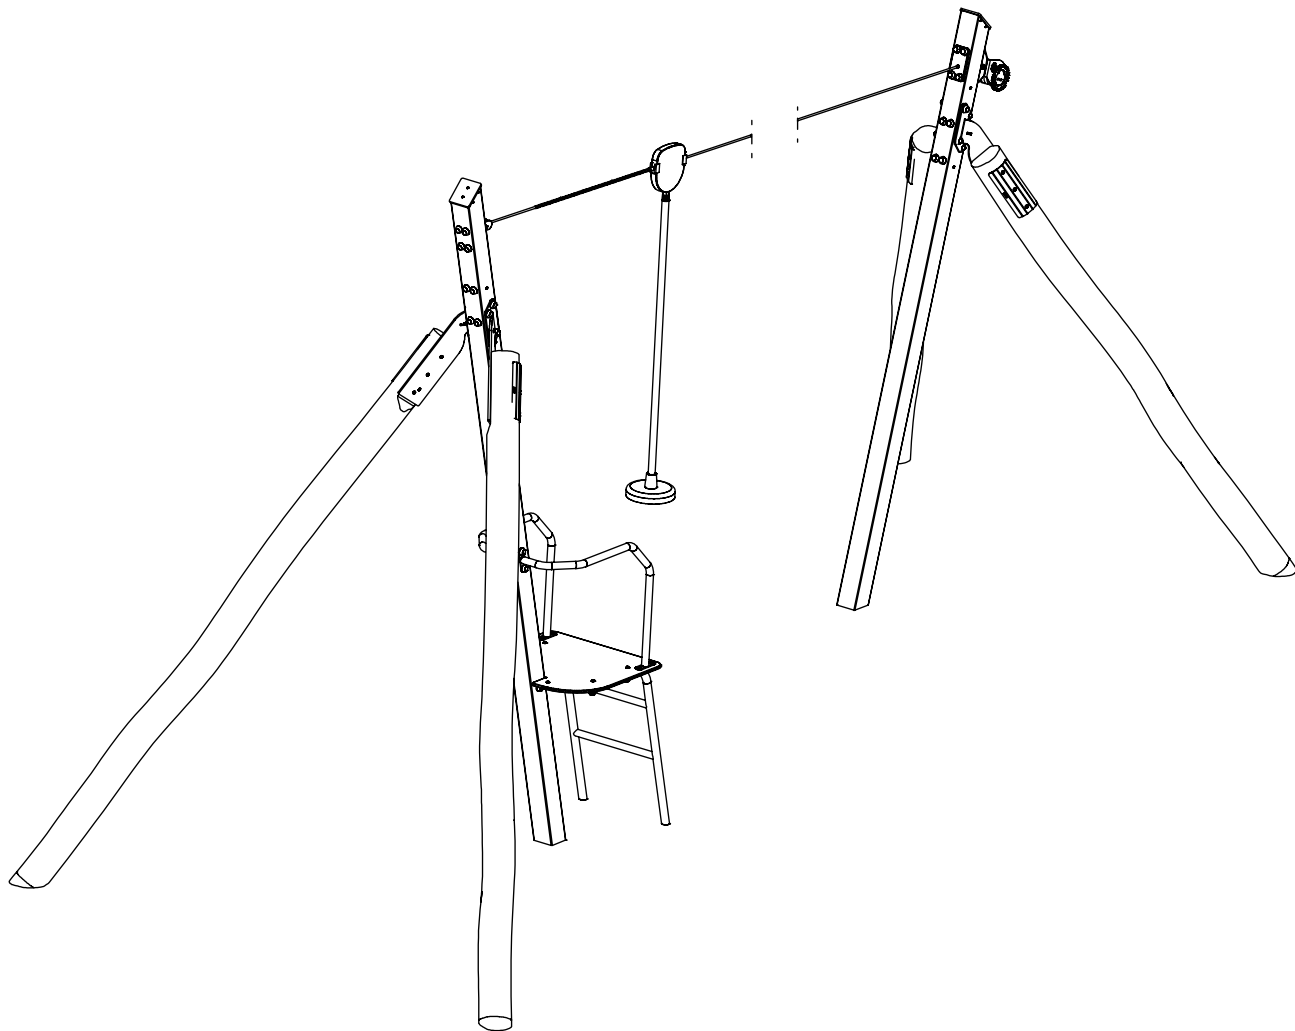

# RB1385

v011  
30.09.2021  
D. P.  
[cm]

vinci  
play

[cm]

vinci  
play

	L
RB1385-20m	2453
RB1385-30m	3453
RB1385-40m	4453

	S
RB1385-20m	2315
RB1385-30m	3315
RB1385-40m	4315

[cm]

vinci  
play

20m

30m

40m

[cm]

vinci  
play

	Y
RB1385-20m	1937
RB1385-30m	2937
RB1385-40m	3937

[cm]

7

8

E107

[cm]

vinci play

V001

Part No:  
000000-  
00000

000000-00000