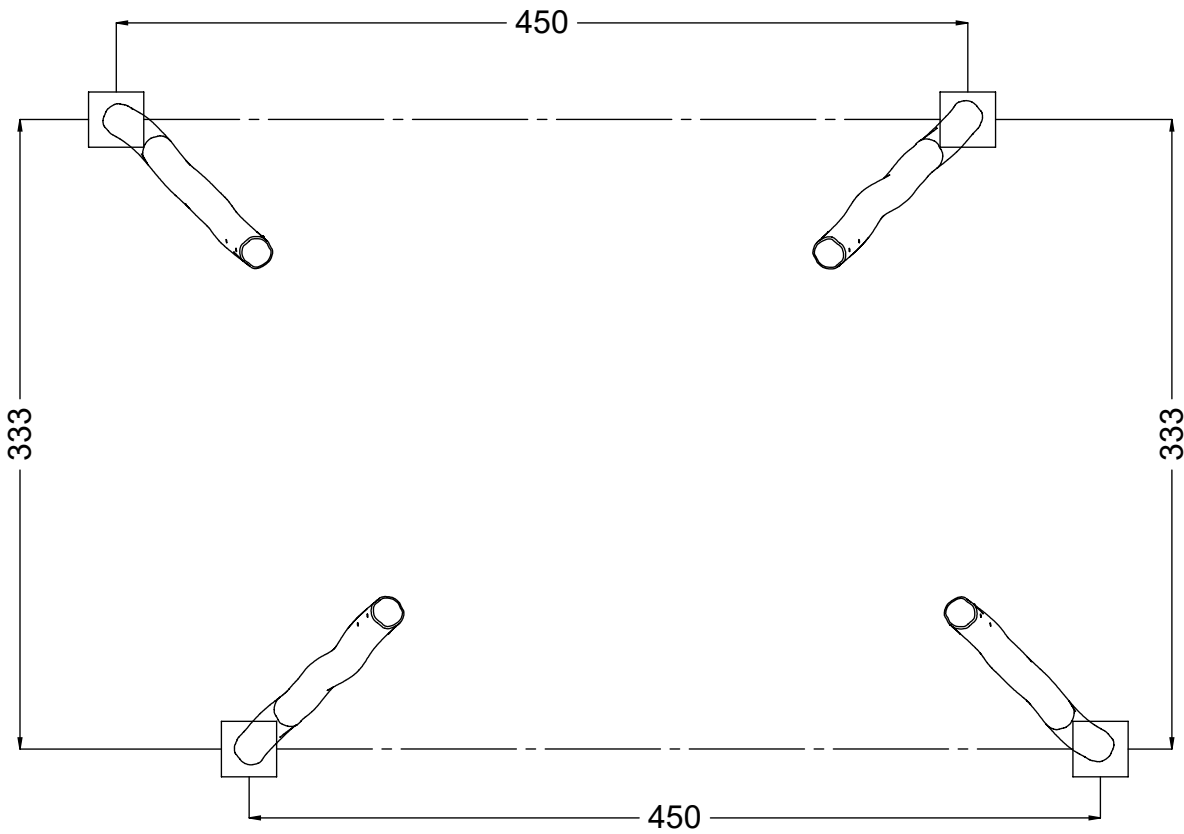

vinci  
play

[cm]

vinci  
play

[cm]

1,5h

vinci  
play

127682  
x4

052136  
x2

**V001**

Part No:  
000000-  
000000

[cm]

**vinci play**