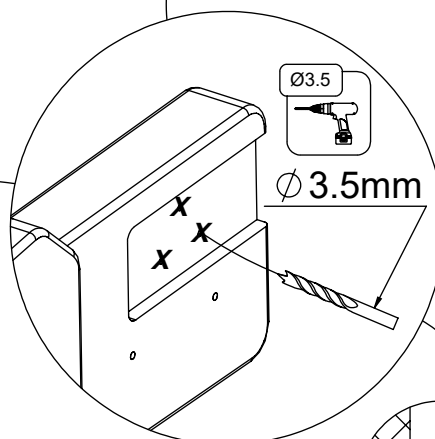

Ø 3.5mm

2,5

[cm]

vinci
play

4x b389

8x 8x50sxi

Ø3.5

Ø 3.5mm