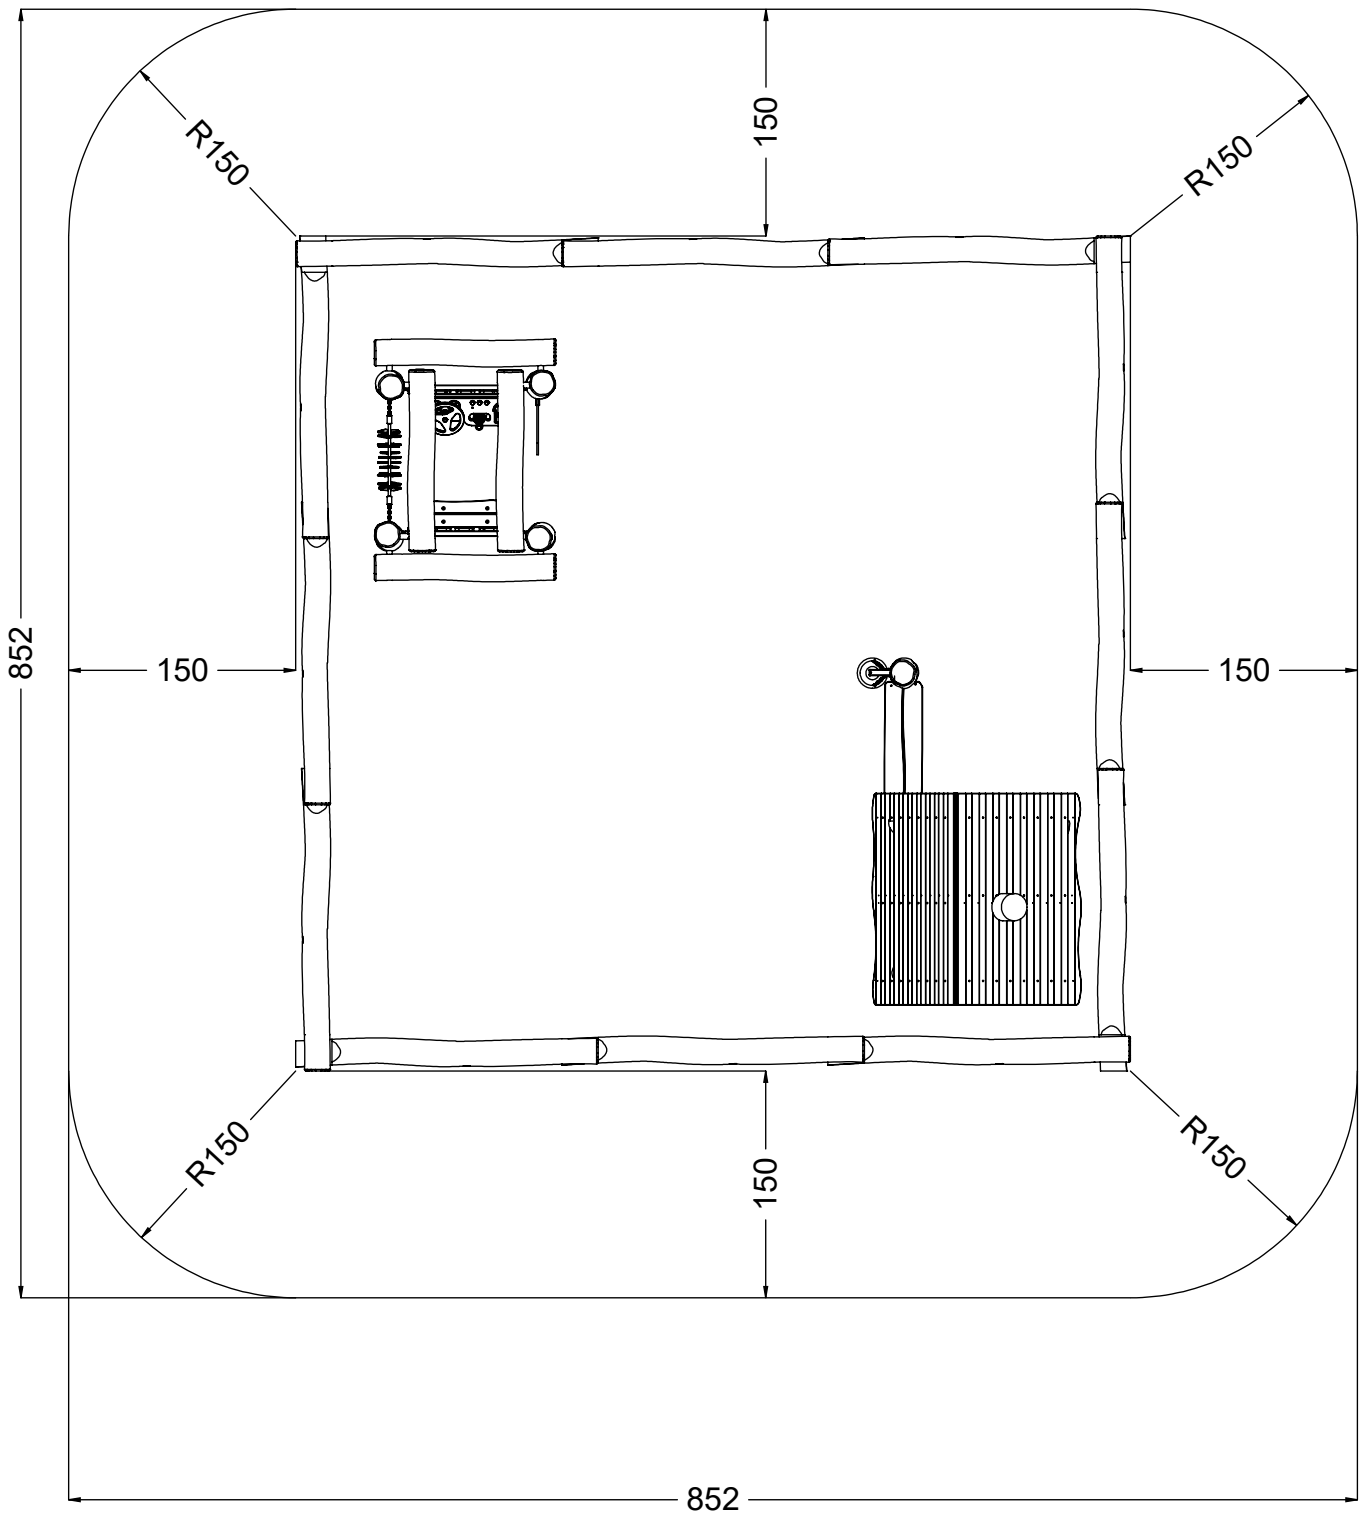

[cm]

vinci
play