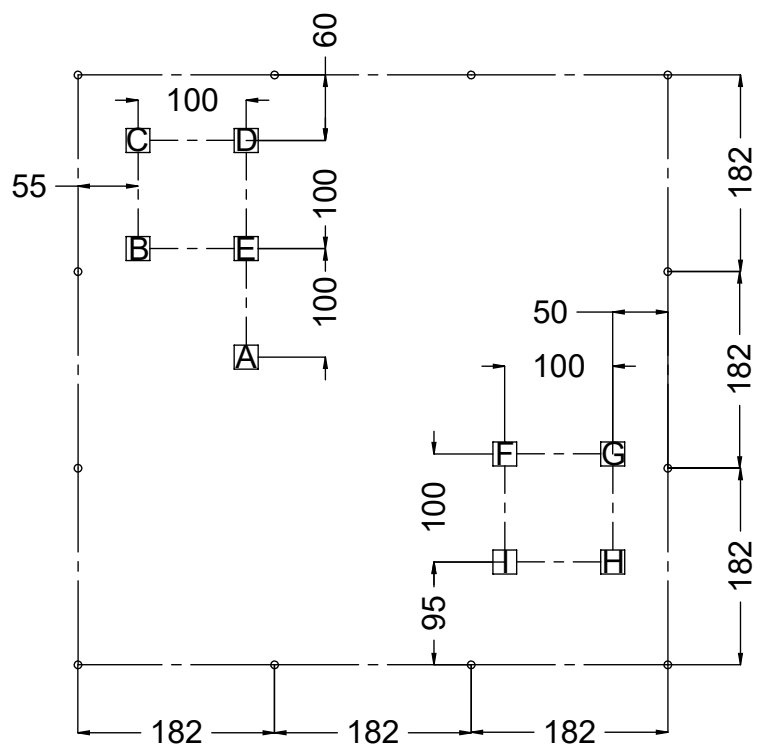

vinci
play

[cm]

x2
 7,5h

 48h
 K21 x9 >0,06m³
 K1 x12 >0,06m³

vinci
play

127454 (A)
x1

127450 (B)
x1

127451 (C)
x1