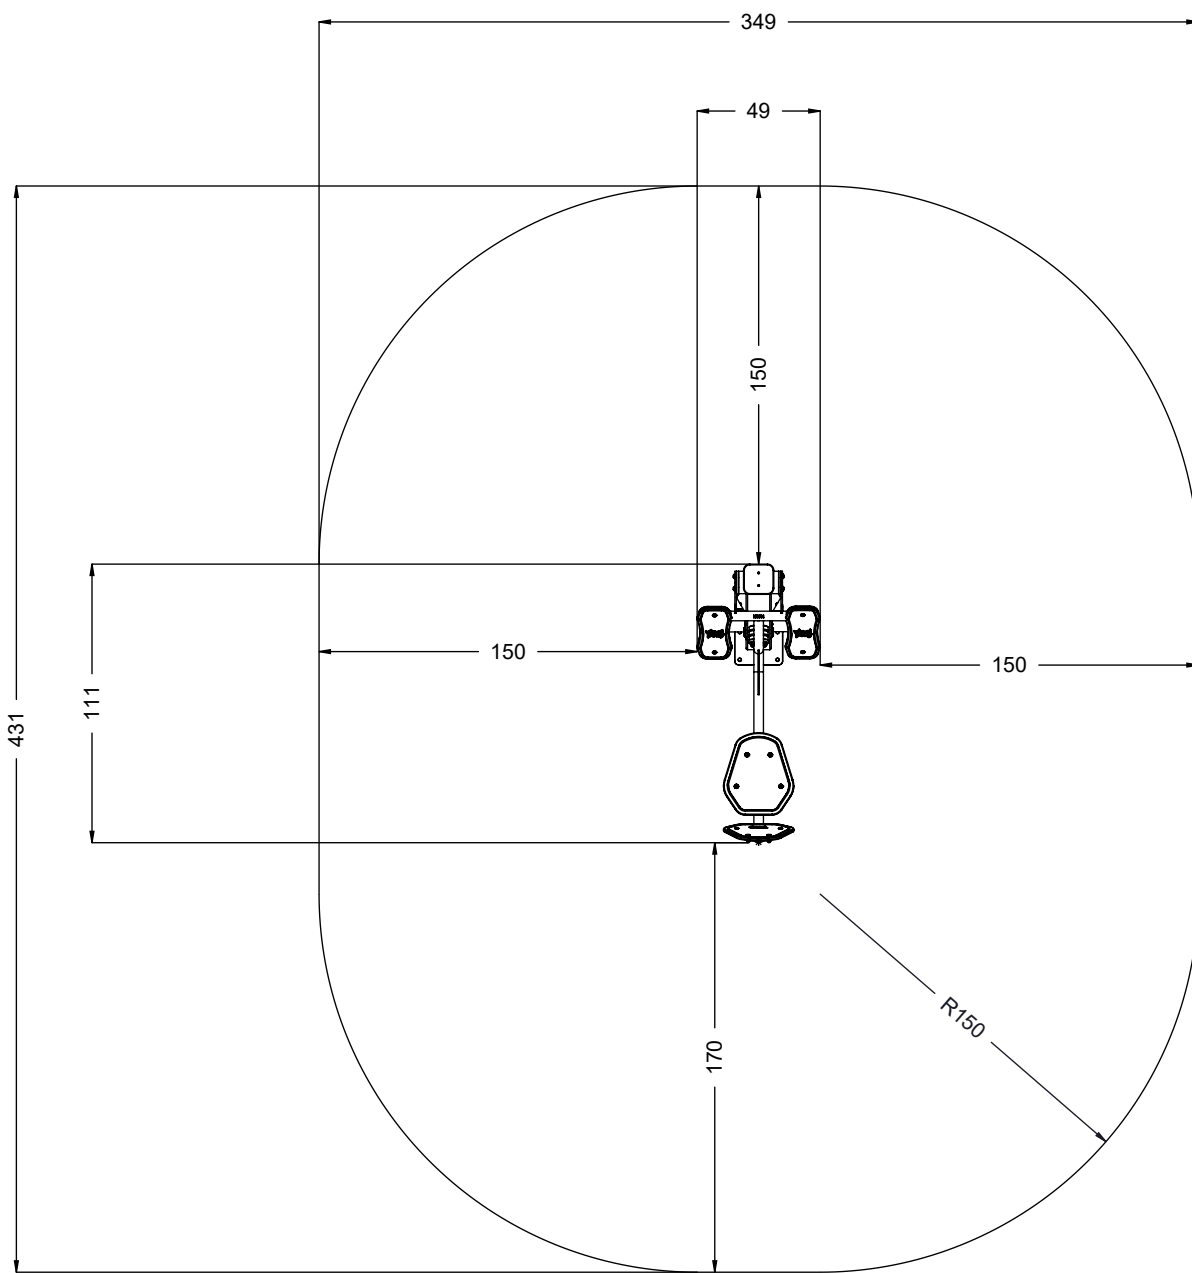

[cm]

vinci
play