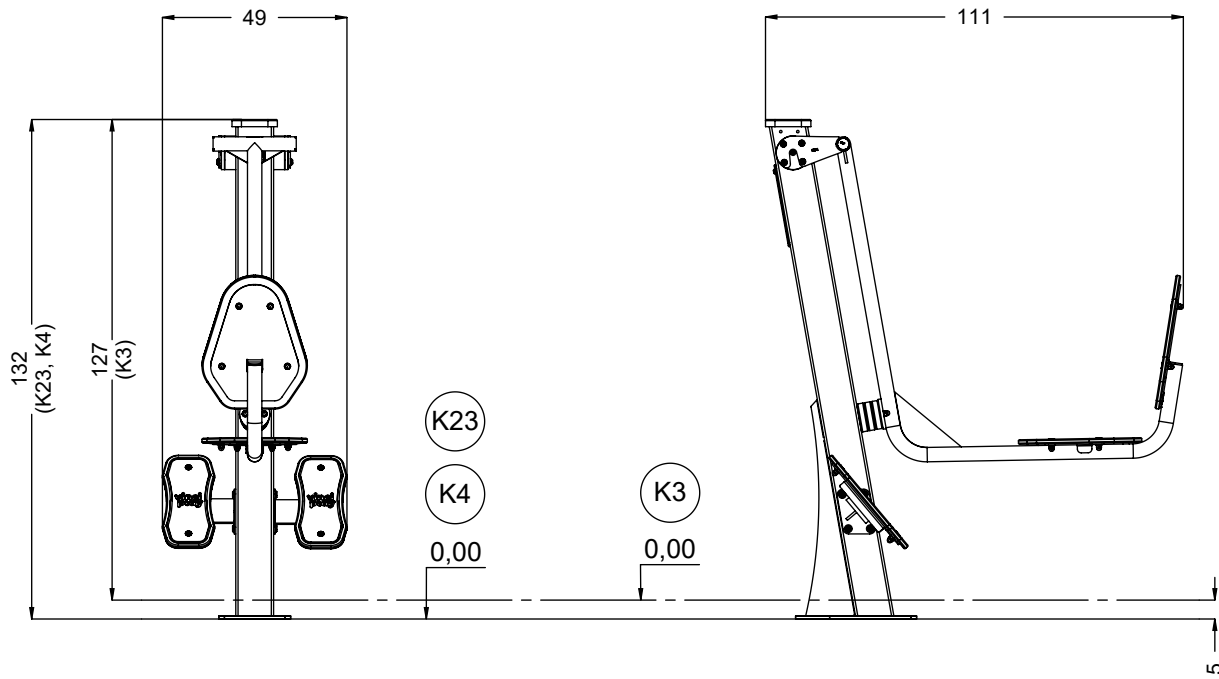

[cm]

vinci
play