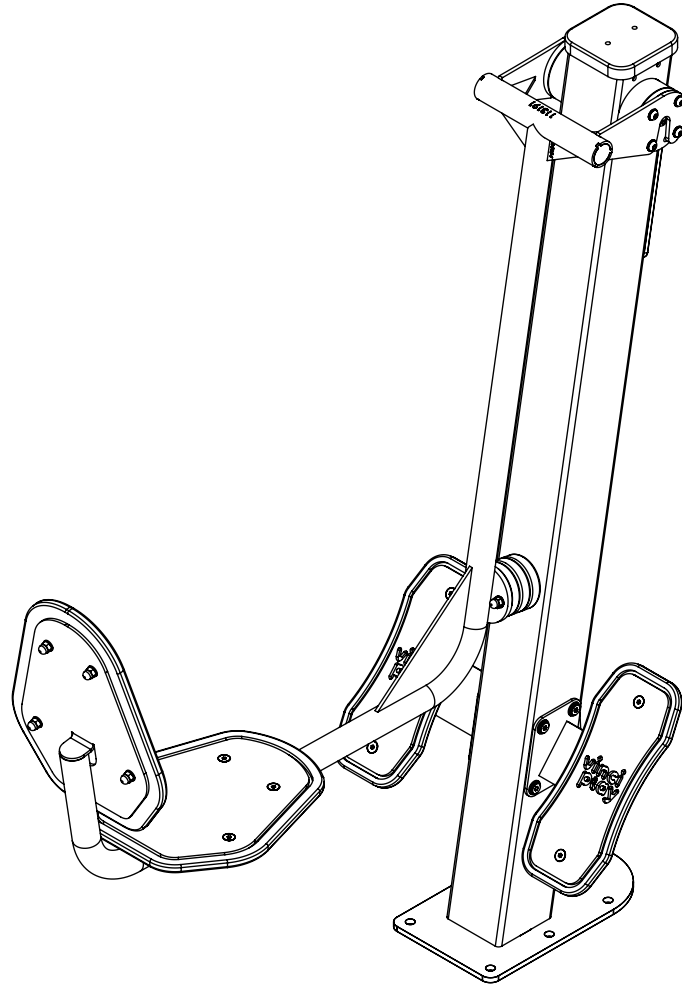

1111

v011
23.03.2021
A. H.
[cm]

vinci
play