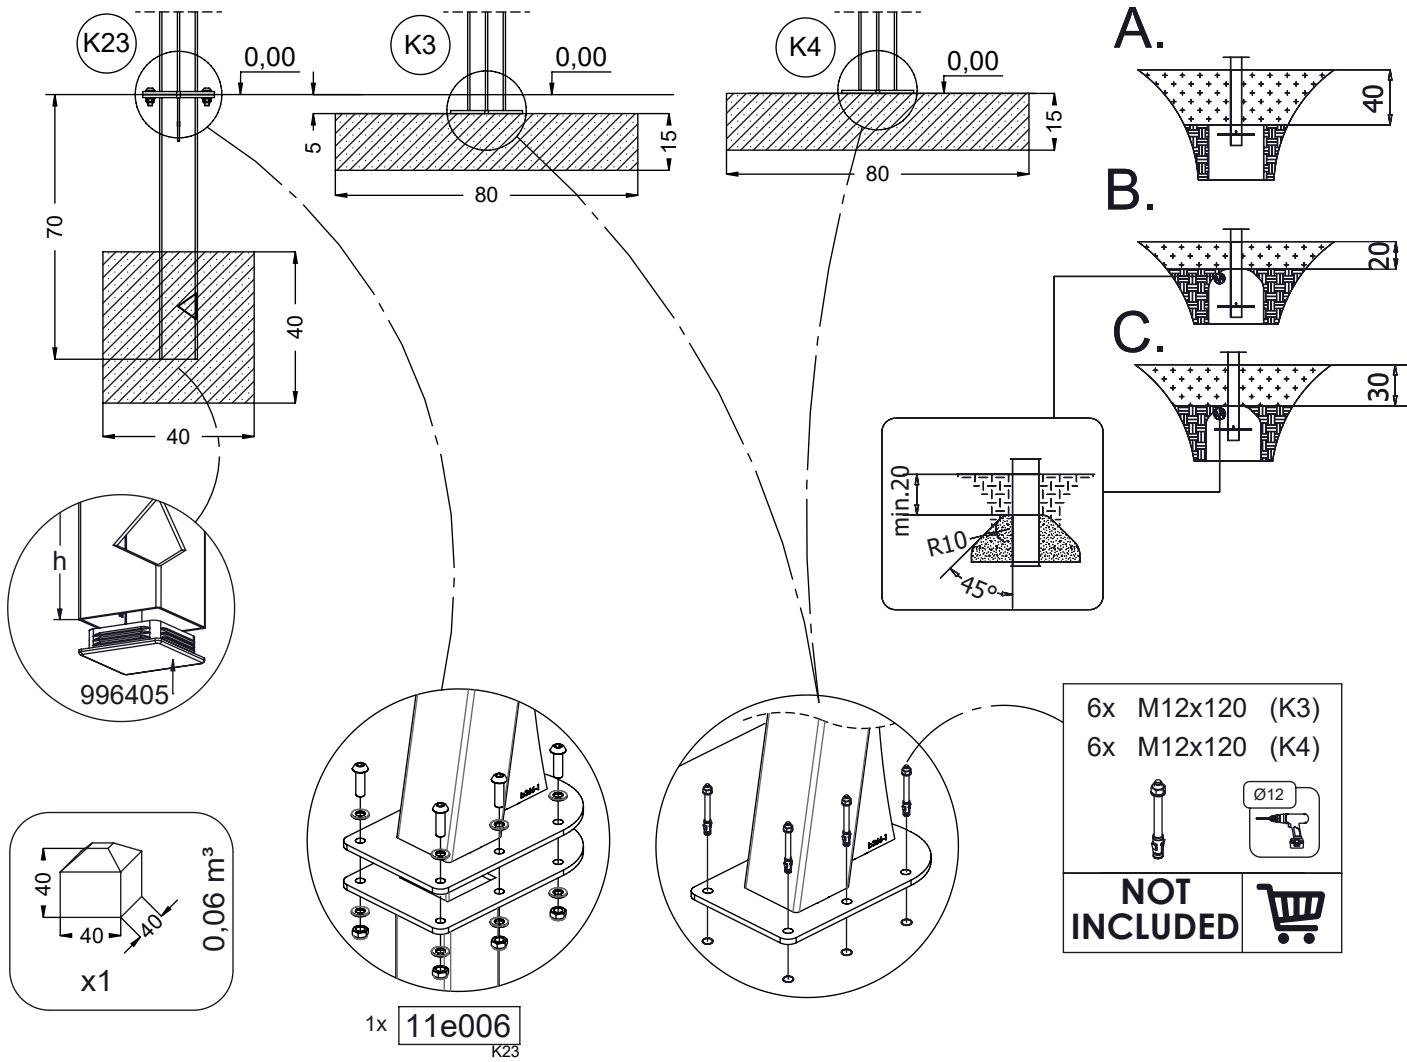

vinci
play

K23

K3

K4

[cm]

1h

48h

vinci play

1x 116111

2x 11e009

Part No:
00000-
00000

000000-00000

[cm]

vinci
play