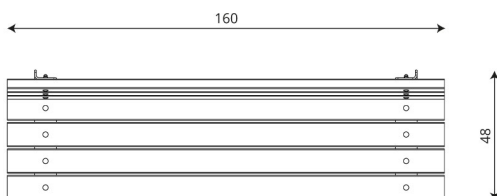

Guarantee

- **30** 30 year guarantee - Structural strength of steel and stainless steel components
- **15** 15 year guarantee - Structural failure of steel and stainless steel, for dynamic equipment
- **10** 10 year guarantee - Structural failure of high density polyethylene and high pressure laminates components
- **5** 5 year guarantee - Corrosion of stainless steel and hot dip galvanized and powder coated components; against bark beetles and rot in case of wooden structural elements

Detailed information in the guarantee card

Vinci Group Sp. z o.o.
Seminaryjna 9 Street
99-400 Łowicz

VAT: 534-250-14-46
PHONE: +48 42 203 24 99 ext. 26
M: +48 793 404 991

biuro@vinci-play.com
info@vinci-play.com
www.vinci-play.com