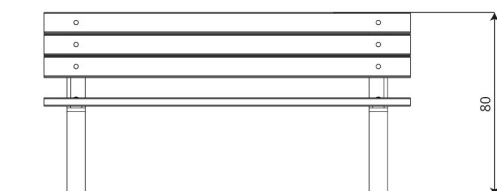

Guarantee

- **30** 30 year guarantee - Structural strength of steel and stainless steel components
- **15** 15 year guarantee - Structural failure of steel and stainless steel, for dynamic equipment
- **10** 10 year guarantee - Structural failure of high density polyethylene and high pressure laminates components
- **5** 5 year guarantee - Corrosion of stainless steel and hot dip galvanized and powder coated components; against bark beetles and rot in case of wooden structural elements

Detailed information in the guarantee card

Vinci Group Sp. z o.o.
Seminaryjna 9 Street
99-400 Łowicz

VAT: 534-250-14-46
PHONE: +48 42 203 24 99 ext. 26
M: +48 793 404 991

biuro@vinci-play.com
info@vinci-play.com
www.vinci-play.com