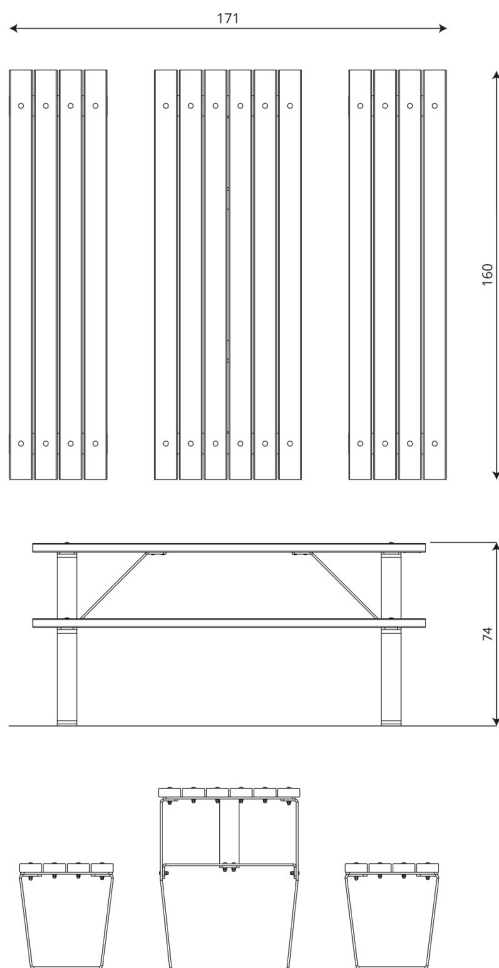

Guarantee

- **30** 30 year guarantee - Structural strength of steel and stainless steel components
- **15** 15 year guarantee - Structural failure of steel and stainless steel, for dynamic equipment
- **10** 10 year guarantee - Structural failure of high density polyethylene and high pressure laminates components
- **5** 5 year guarantee - Corrosion of stainless steel and hot dip galvanized and powder coated components; against bark beetles and rot in case of wooden structural elements

Detailed information in the guarantee card

Vinci Group Sp. z o.o.
Seminaryjna 9 Street
99-400 Łowicz

VAT: 534-250-14-46
PHONE: +48 42 203 24 99 ext. 26
M: +48 793 404 991

biuro@vinci-play.com
info@vinci-play.com
www.vinci-play.com