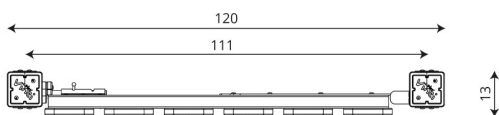

Product technical sheet

PARK WD1484

Product data

Length	120 cm
Width	13 cm
Total height	76 cm
Availability of spare parts	YES
Installation time	1 h
Color options	

Data is subject to change without prior notice.

Material specification

- Construction made of the highest quality laminated, impregnated and double coated pine wood 90 x 90 mm without knots, secured from the top with polypropylene plugs,
- Metal anchors made of hot dip galvanized steel, protecting the wood from direct contact with the ground to prevent rot and to extend the product's life,
- Colorful elements made of durable HDPE or HPL plate, resistant to weather conditions,
- Stainless steel screws and/or screws covered with plastic caps,

Additional information

- small architecture, complementary element of the playground;
- no sharp edges or chinks that would pose a danger of jimmieing the head, fingers or any other body parts;
- render is for reference only, the actual appearance of the equipment and its color may vary;