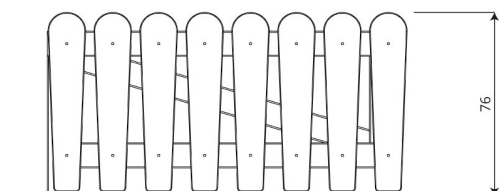

Product technical sheet

PARK WD1484

Product data

Length	120 cm
Width	13 cm
Total height	76 cm
Availability of spare parts	YES
Installation time	1 h
Color options	

Data is subject to change without prior notice.

Material specification

- Construction made of the highest quality laminated, impregnated and double coated pine wood 90 x 90 mm without knots, secured from the top with polypropylene plugs,
- Metal anchors made of hot dip galvanized steel, protecting the wood from direct contact with the ground to prevent rot and to extend the product's life,
- Colorful elements made of durable HDPE or HPL plate, resistant to weather conditions,
- Stainless steel screws and/or screws covered with plastic caps,

Additional information

- small architecture, complementary element of the playground;
- no sharp edges or chinks that would pose a danger of jimmieing the head, fingers or any other body parts;
- render is for reference only, the actual appearance of the equipment and its color may vary;