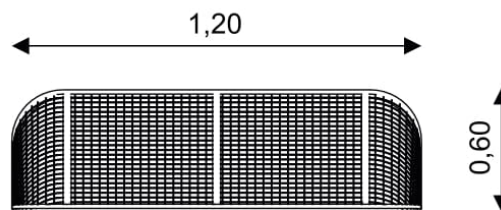

Length	1,20 m
Width	0,60m
Total height	0,60 m

**Material Specification**

- Hot dip galvanized steel construction;

**Additional comments**

- The equipment is designed for public playgrounds;