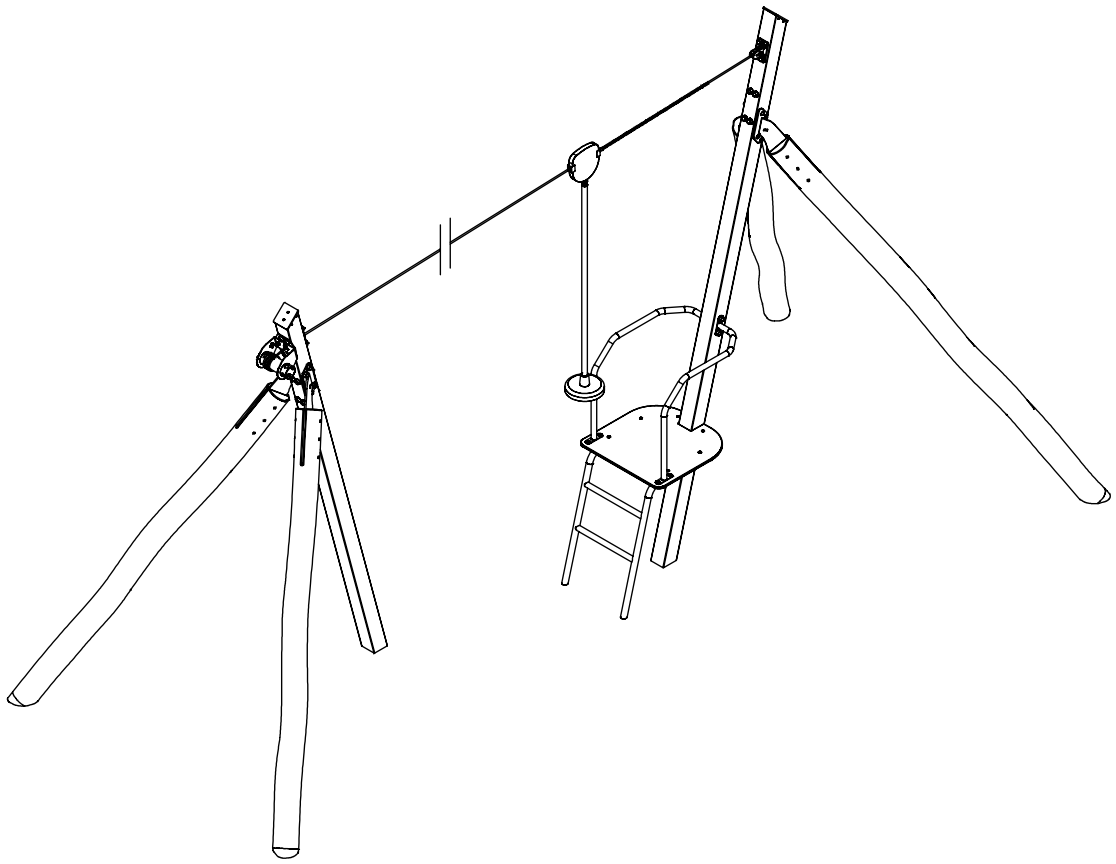

RB1385

v010
09.11.2020
A. P.
[cm]

vinci
play

[cm]

vinci
play

	L
RB1385-20m	2453
RB1385-30m	3453
RB1385-40m	4453

	S
RB1385-20m	2192
RB1385-30m	3192
RB1385-40m	4192

[cm]

vinci
play

20m

30m

40m

[cm]

vinci
play

	Y
RB1385-20m	1937
RB1385-30m	2937
RB1385-40m	3937

[cm]

[cm]

vinci
play

12e037

12e040

12e039

12e042

E105

[cm]

vinci
play

V001

Part No:
000000-
00000

000000-00000

[cm]

vinci
play