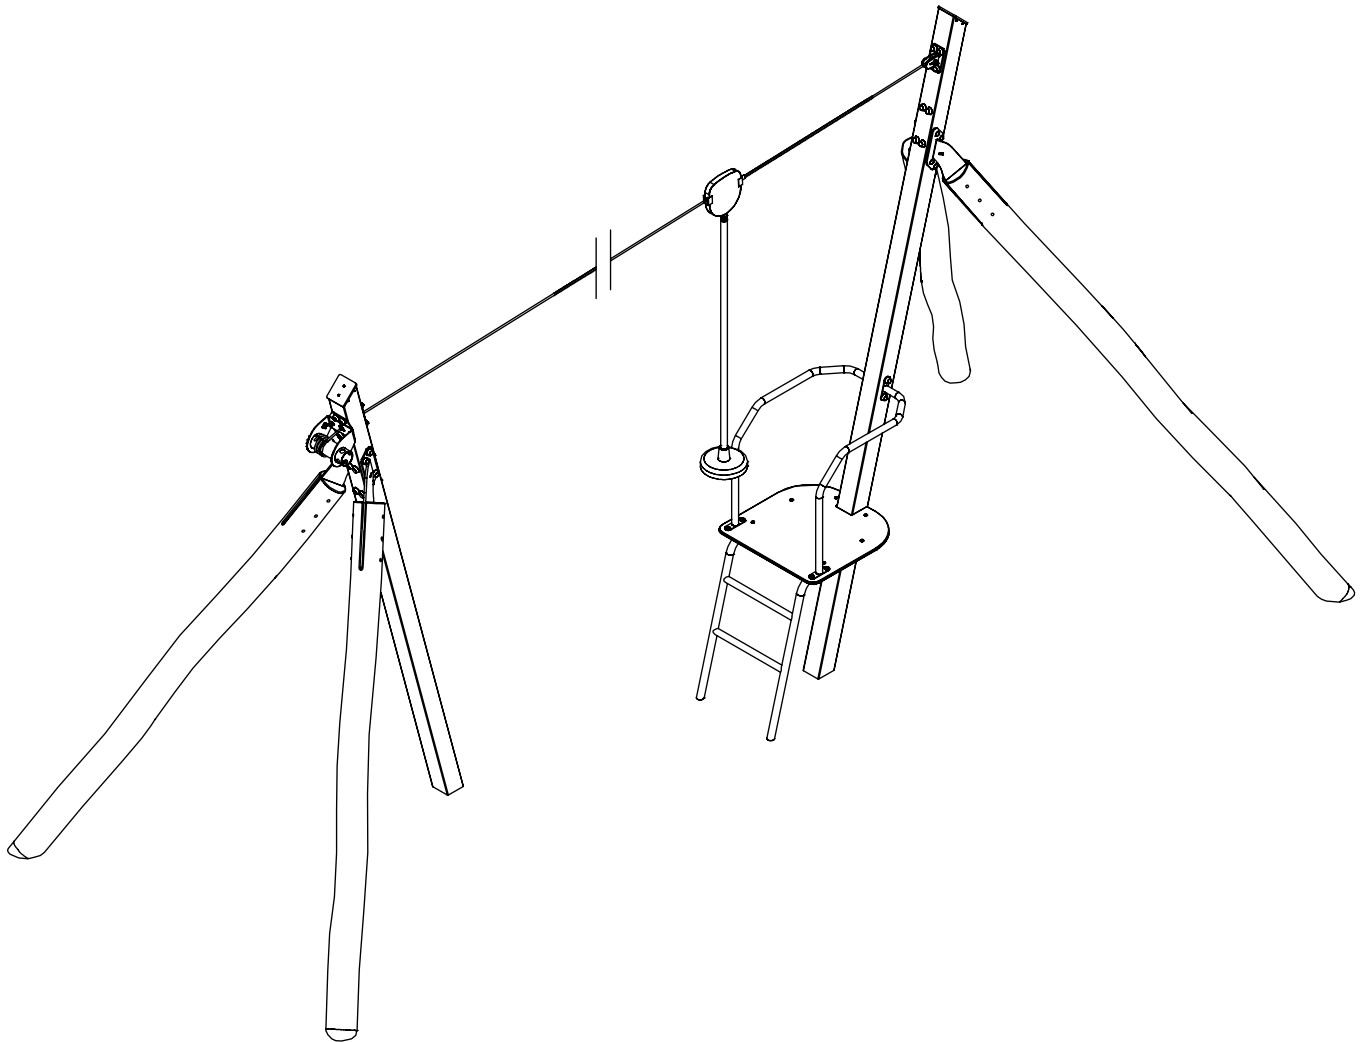

RB1385

v010
09.11.2020
A. P.
[cm]

vinci
play

[cm]

vinci
play

	L
RB1385-20m	2453
RB1385-30m	3453
RB1385-40m	4453

	S
RB1385-20m	2192
RB1385-30m	3192
RB1385-40m	4192

[cm]

vinci
play

20m

30m

40m

[cm]

vinci
play

	Y
RB1385-20m	1937
RB1385-30m	2937
RB1385-40m	3937

[cm]

[cm]

vinci
play

12e037

12e040

12e039

12e042

E105

[cm]

vinci
play

V001

Part No:
000000-
00000

000000-00000

[cm]

vinci
play