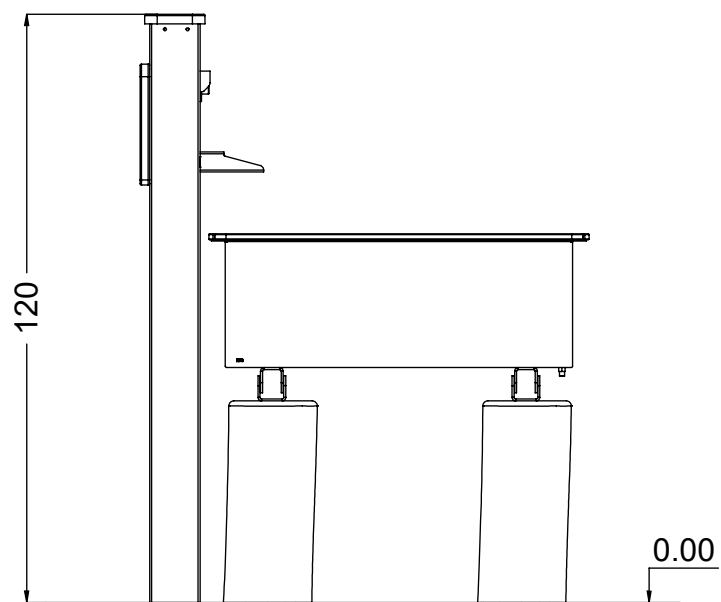

[cm]

vinci
play