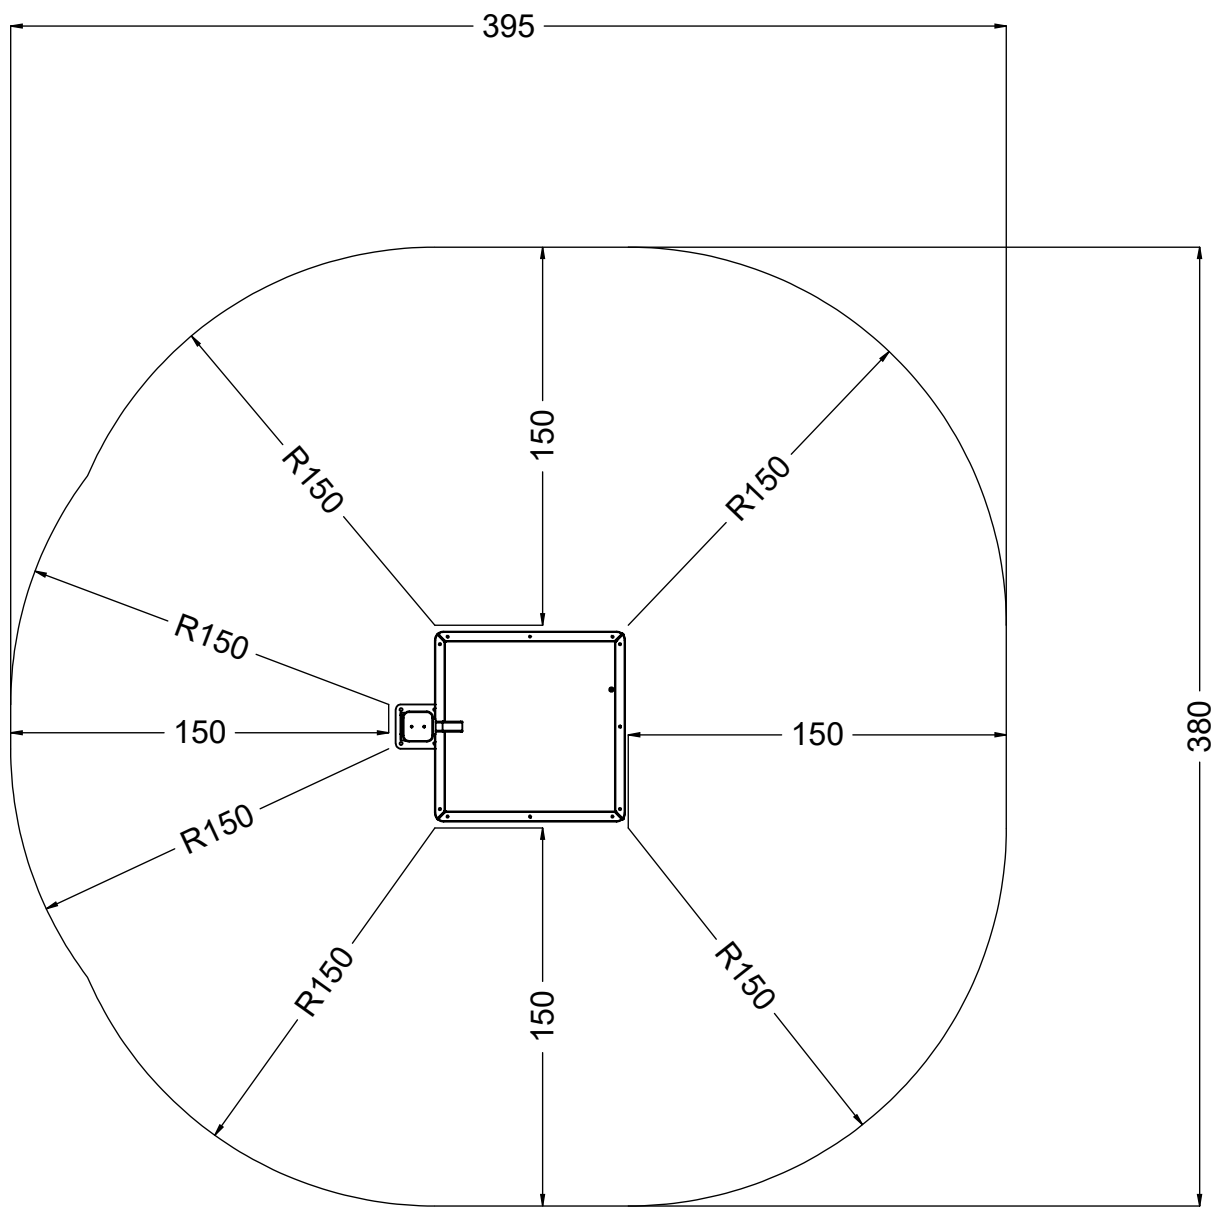

[cm]

vinci
play