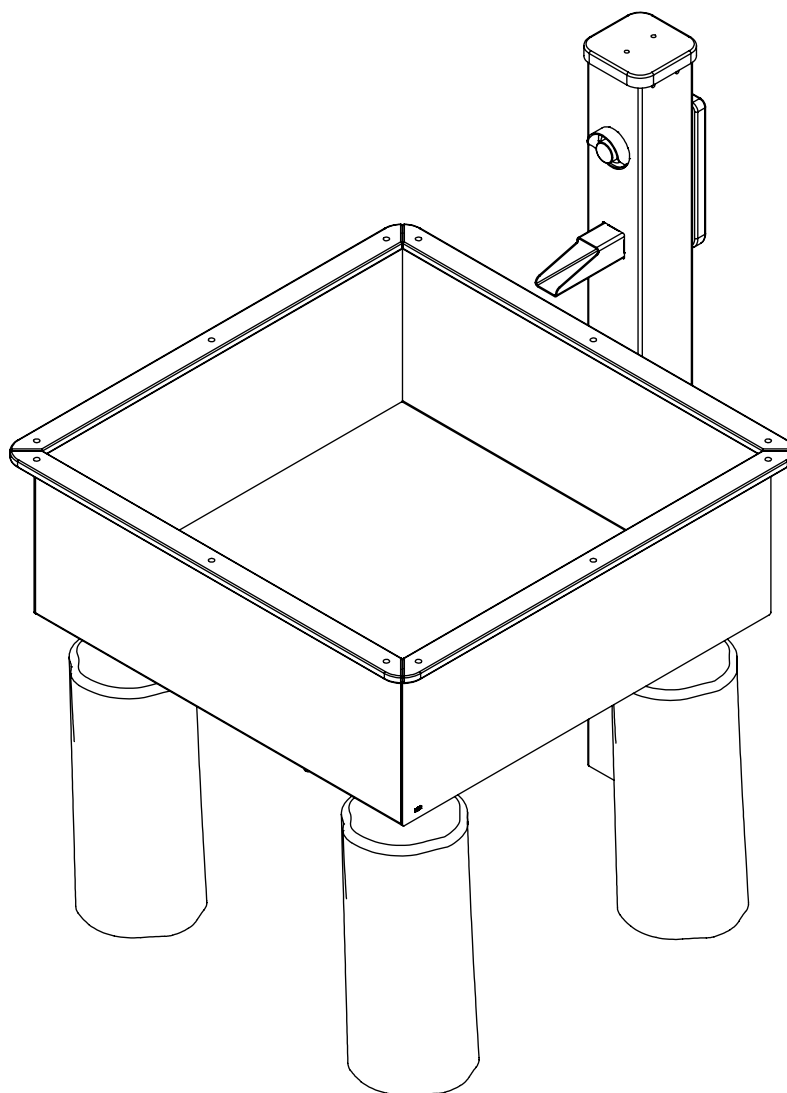

RB2851

v010
29.11.2022
D. P.
[cm]

vinci
play