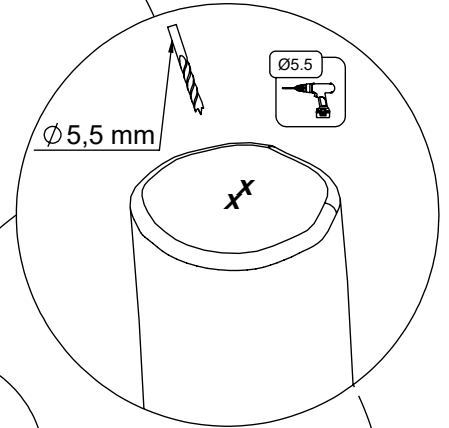

8x 8x50sxi
4x i476