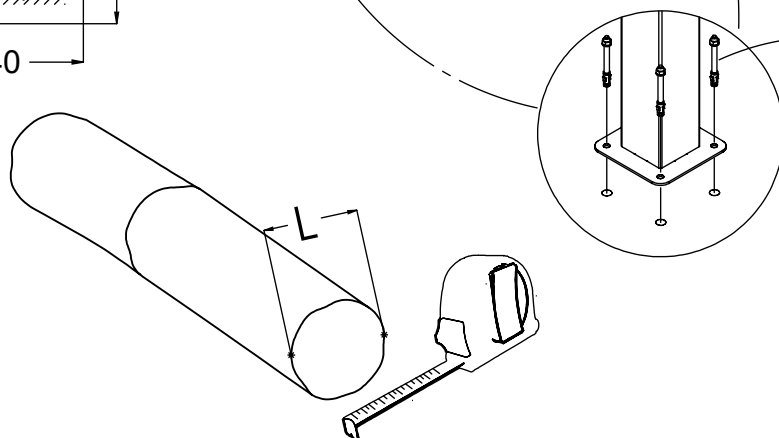

vinci
play

4x M10x120 (K3)
4x M10x120 (K4)

Ø10

NOT INCLUDED

[cm]

x2

3h

48h