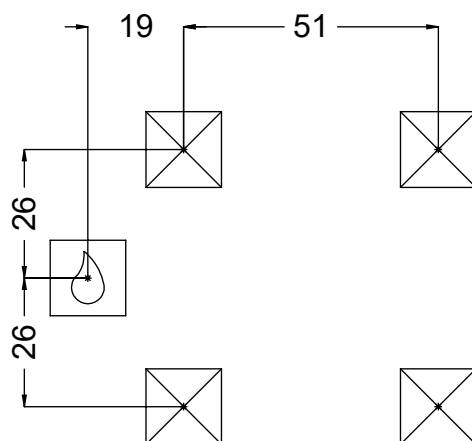

vinci
play

4x M10x120 (K3)
4x M10x120 (K4)

Ø10

NOT INCLUDED

[cm]

x2

3h

48h

282136
x1

Qty.	
8	8x50sxi
12	8x25ikl
8	8x16ikl
1	10x20ikl
20	8nk
1	12e113
1	23e001
1	23e003
1	286103
4	i476
1	GL
1	V001

8x 8x50sxi
4x i476

12x 8x25ikl

12x 8nk

8x 8x16ikl

8x 8nk

1x 10x20ikl

[cm]

vinci
play

1x 12e113

! 1/2"

NOT INCLUDED 

[cm]

vinci
play

1x 23e001

1x 23e003

1x 286103

[cm]

vinci
play

48h

V001

[cm]

vinci play