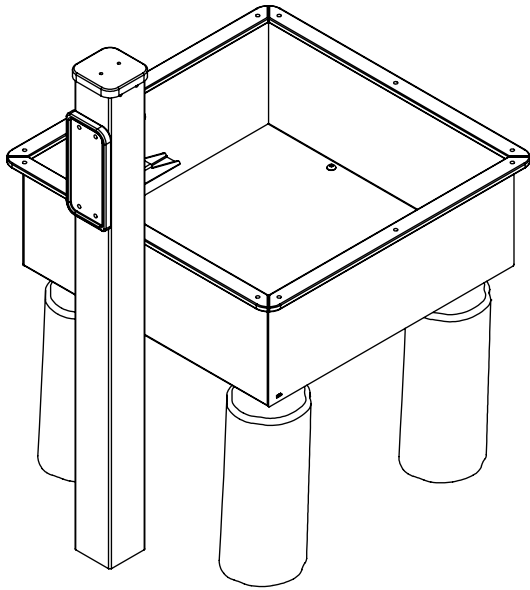

[cm]

vinci
play