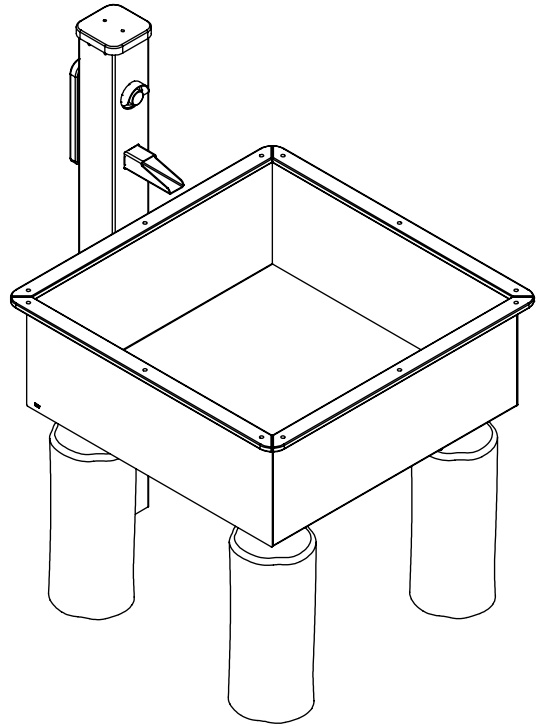

[cm]

vinci
play