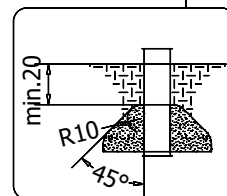

vinci
play

4x M10x120 (K3)
4x M10x120 (K4)

Ø10

NOT INCLUDED

[cm]

x2

3h

48h