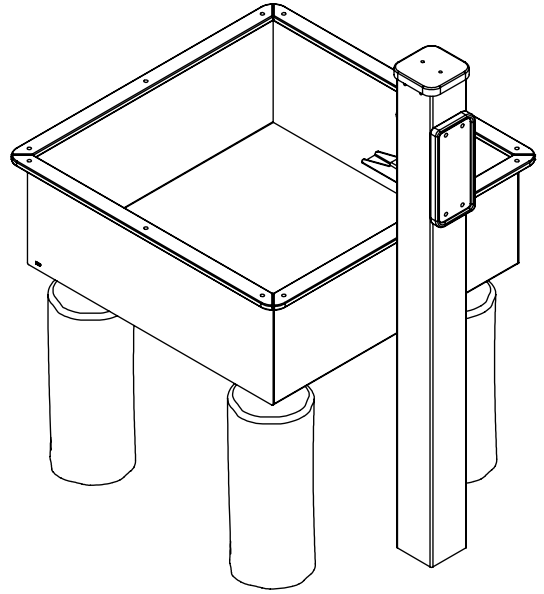

[cm]

vinci
play